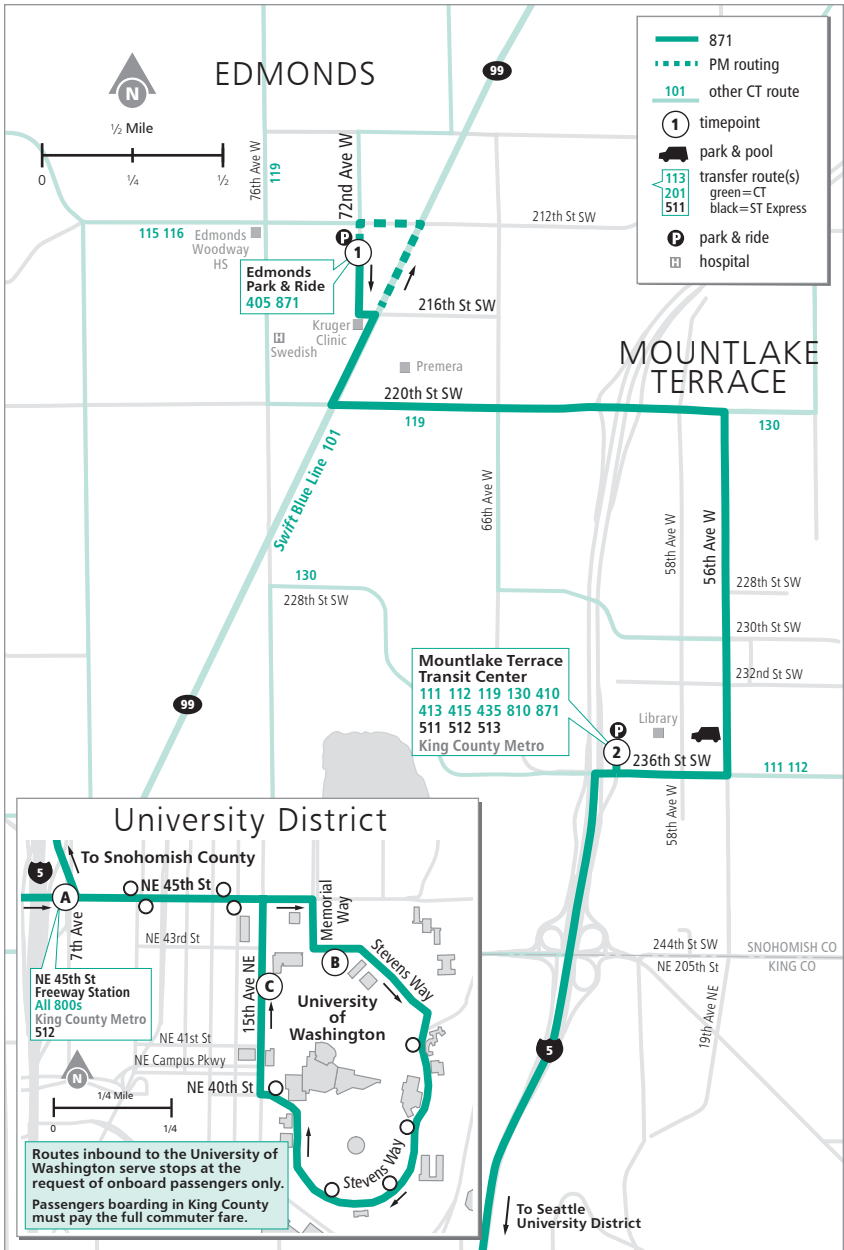

# Route 871

## Edmonds Park & Ride – University District

❄ When snow/ice impact bus service, see page 224 for snow route maps.

## To University District

Edmonds Park & Ride Bay 1	Mountlake Terrace Transit Center Bay 2	NE 45th Freeway Station	E Stevens Way NE & Memorial Way	15th Ave NE & NE 42nd St
<b>1</b>	<b>2</b>	<b>A</b>	<b>B</b>	<b>C</b>
5:40	5:54	6:10 E	6:15 E	6:24 E
6:04	6:18	6:36 E	6:41 E	6:50 E
6:34	6:50	7:12 E	7:18 E	7:27 E
6:56	7:12	7:36 E	7:45 E	7:54 E
7:22	7:38	8:08 E	8:17 E	8:26 E
7:43	7:59	8:29 E	8:38 E	8:47 E
8:12	8:26	8:49 E	8:58 E	9:07 E
8:31	8:45	9:05 E	9:14 E	9:23 E