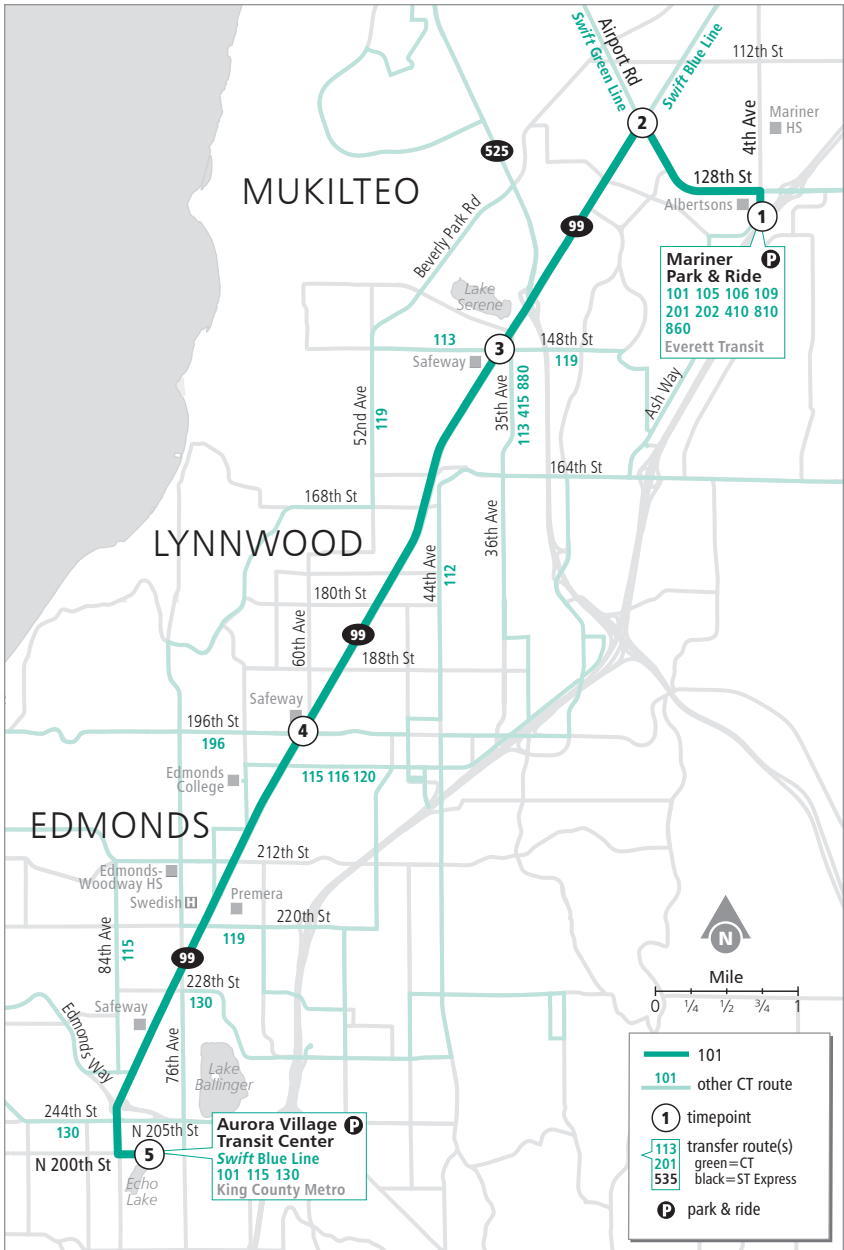

Route 101

Mariner Park & Ride – Aurora Village

❄ When snow/ice impact bus service, see page 224 for snow route maps.