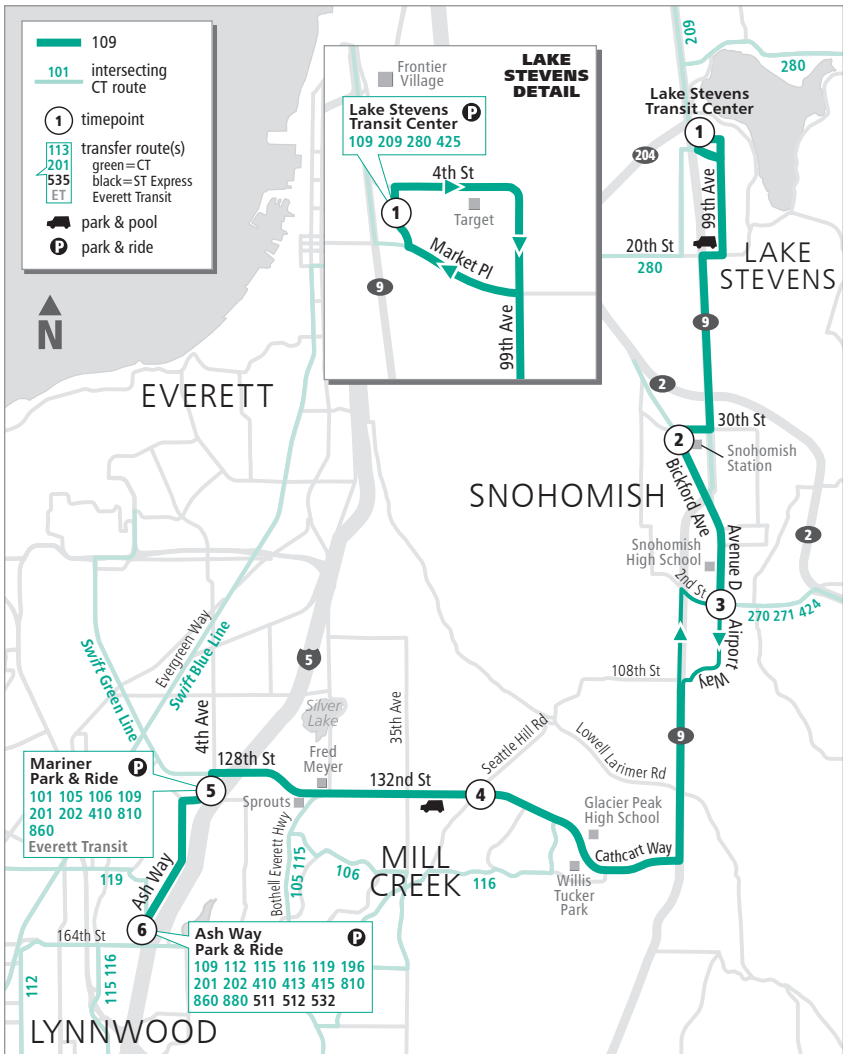

# Route 109

## Lake Stevens – Ash Way Park & Ride

❄️ When snow/ice impact bus service, see page 224 for snow route maps.