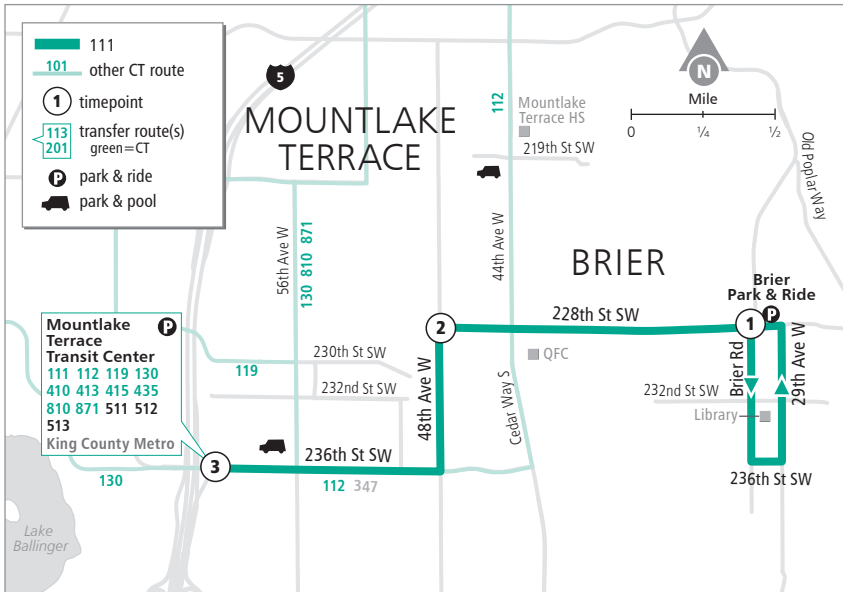

Route 111

Brier – Mountlake Terrace

Weekdays To Mountlake Terrace

Brier Rd & 228th PI SW	228th St SW & 48th Ave W	Mountlake Terrace Transit Center
1	2	3
6:22 6:52	6:30 7:00	6:35 7:05

Weekdays To Brier

Mountlake Terrace Transit Center	228th St SW & 48th Ave W	228th St SW & 29th Ave W
3	2	1
4:40 5:40	4:44 5:44	4:54 5:54

❄ When snow/ice impact bus service, see page 224 for snow route maps.

Bold - PM trip