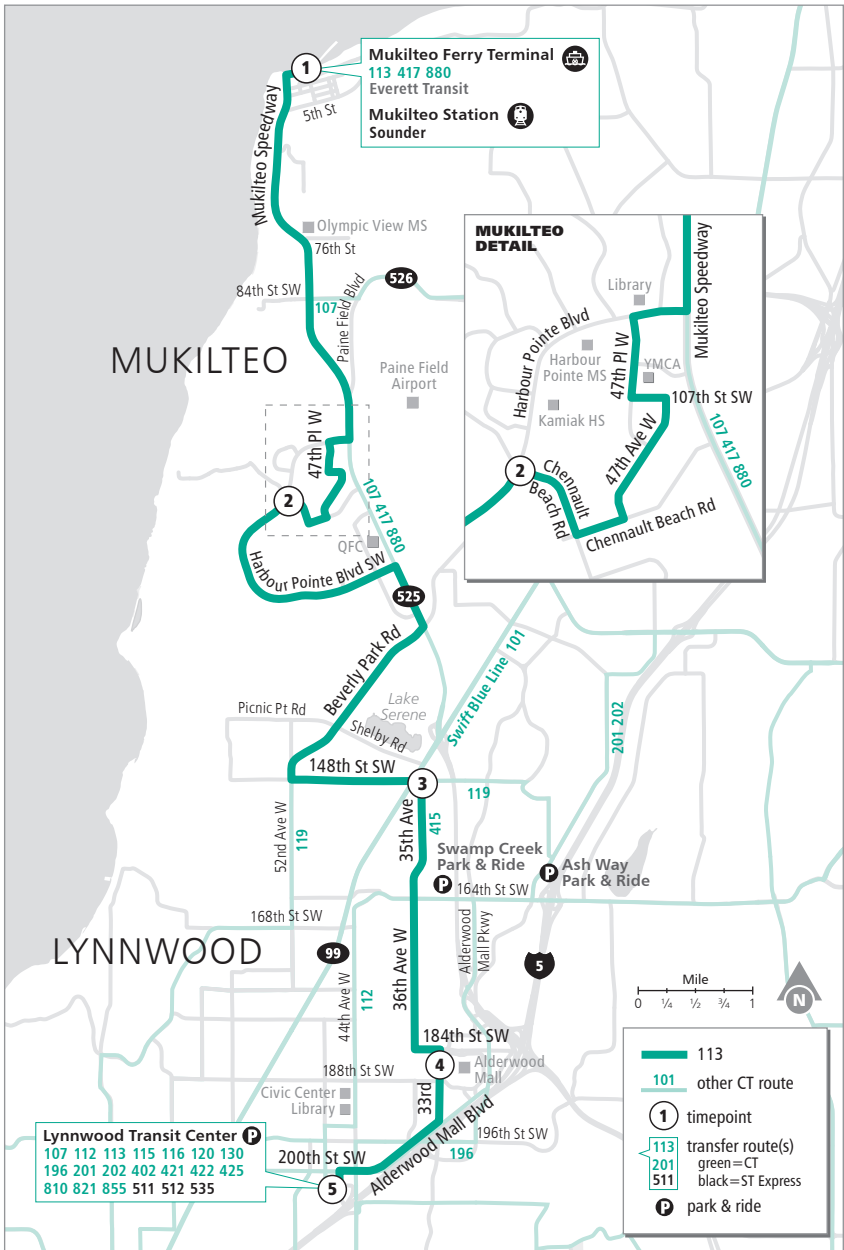

Route 113

Mukilteo – Lynnwood

❄ When snow/ice impact bus service, see page 224 for snow route maps.

Route 113

Weekdays

To Lynnwood Transit Center

Mukilteo Ferry Terminal Bay 1	Harbour Pt Blvd & Chennault Beach Rd	Hwy 99 & 148th St SW	Alderwood Mall	Lynnwood Transit Center
1	2	3	4	5
5:40	5:54	6:08	6:17	6:26
6:25	6:39	6:53	7:03	7:13
6:55	7:10	7:24	7:34	7:44
7:25	7:40	7:54	8:05	8:15
7:55	8:10	8:24	8:35	8:45
8:25	8:40	8:54	9:05	9:15
9:25	9:39	9:53	10:04	10:14
10:25	10:39	10:52	11:03	11:13
11:25	11:39	11:52	12:03	12:13
12:25	12:39	12:52	1:03	1:13
1:25	1:39	1:55	2:06	2:18
2:25	2:40	2:57	3:08	3:20
2:55	3:11	3:29	3:40	3:52
3:30	3:46	4:04	4:15	4:27
4:30	4:44	5:01	5:12	5:22
5:00	5:14	5:29	5:40	5:50
5:30	5:44	5:59	6:10	6:20
6:00	6:13	6:25	6:36	6:46
7:00	7:13	7:25	7:34	7:43
8:00	8:12	8:23	8:31	8:40
8:55	9:07	9:18	9:26	9:35
9:55	10:07	10:18	10:26	10:35

Bold - PM trip

Route 113

Weekdays

To Mukilteo

Lynnwood Transit Center Bay B3	Alderwood Mall	Hwy 99 & 148th St SW	Harbour Pt Blvd & Chennault Beach Rd	Mukilteo Ferry Terminal
5	4	3	2	1
5:30	5:34	5:43	5:59	6:16
6:30	6:34	6:44	7:00	7:21
7:30	7:34	7:44	8:00	8:21
8:00	8:04	8:14	8:30	8:49
8:30	8:34	8:44	9:00	9:19
9:25	9:30	9:40	9:54	10:13
10:25	10:30	10:40	10:54	11:13
11:25	11:30	11:41	11:57	12:16
12:25	12:30	12:41	12:57	1:16
1:25	1:30	1:41	1:57	2:21
1:50	1:55	2:07	2:25	2:49
2:20	2:25	2:37	2:55	3:19
2:50	2:55	3:07	3:25	3:49
3:20	3:25	3:37	3:55	4:20
3:50	3:55	4:07	4:25	4:50
4:20	4:26	4:38	4:56	5:21
4:50	4:56	5:08	5:26	5:48
5:20	5:26	5:38	5:56	6:17
5:50	5:56	6:08	6:26	6:46
6:30	6:35	6:47	7:02	7:21
7:00	7:05	7:17	7:32	7:51
8:00	8:05	8:15	8:29	8:48
9:00	9:05	9:15	9:29	9:48
10:00	10:05	10:15	10:27	10:46