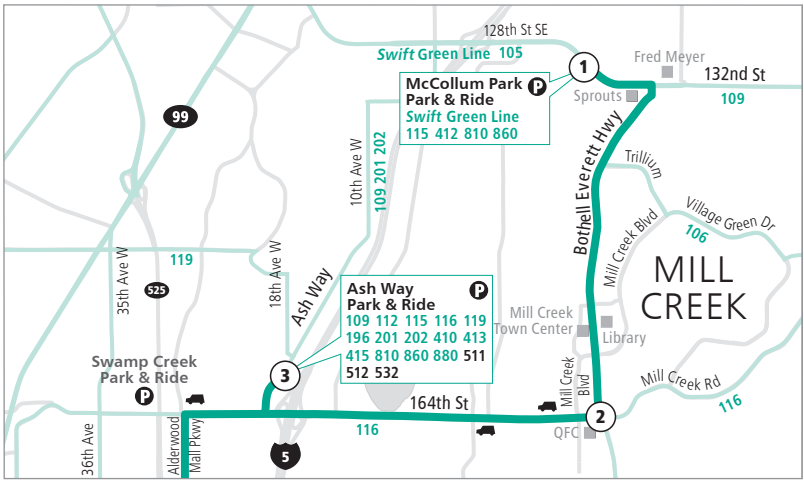

Route 115

McCullum Park Park & Ride – Aurora Village

- 115
- other CT route
- 1 timepoint
- park & pool
- ↔ transfer route(s)
  green=CT
  black=ST Express
- P park & ride

❄ When snow/ice impact bus service, see page 224 for snow route maps.