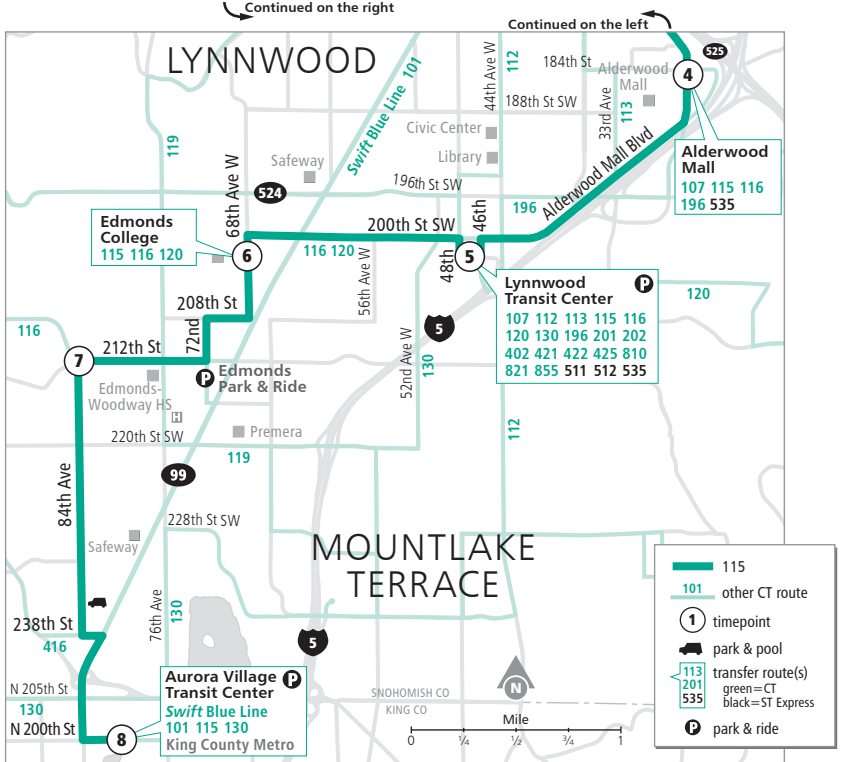

Route 115

McCullum Park Park & Ride – Aurora Village

- 115
- other CT route
- 1 timepoint
- park & pool
- ↔ transfer route(s)
  green=CT
  black=ST Express
- P park & ride

❄ When snow/ice impact bus service, see page 224 for snow route maps.