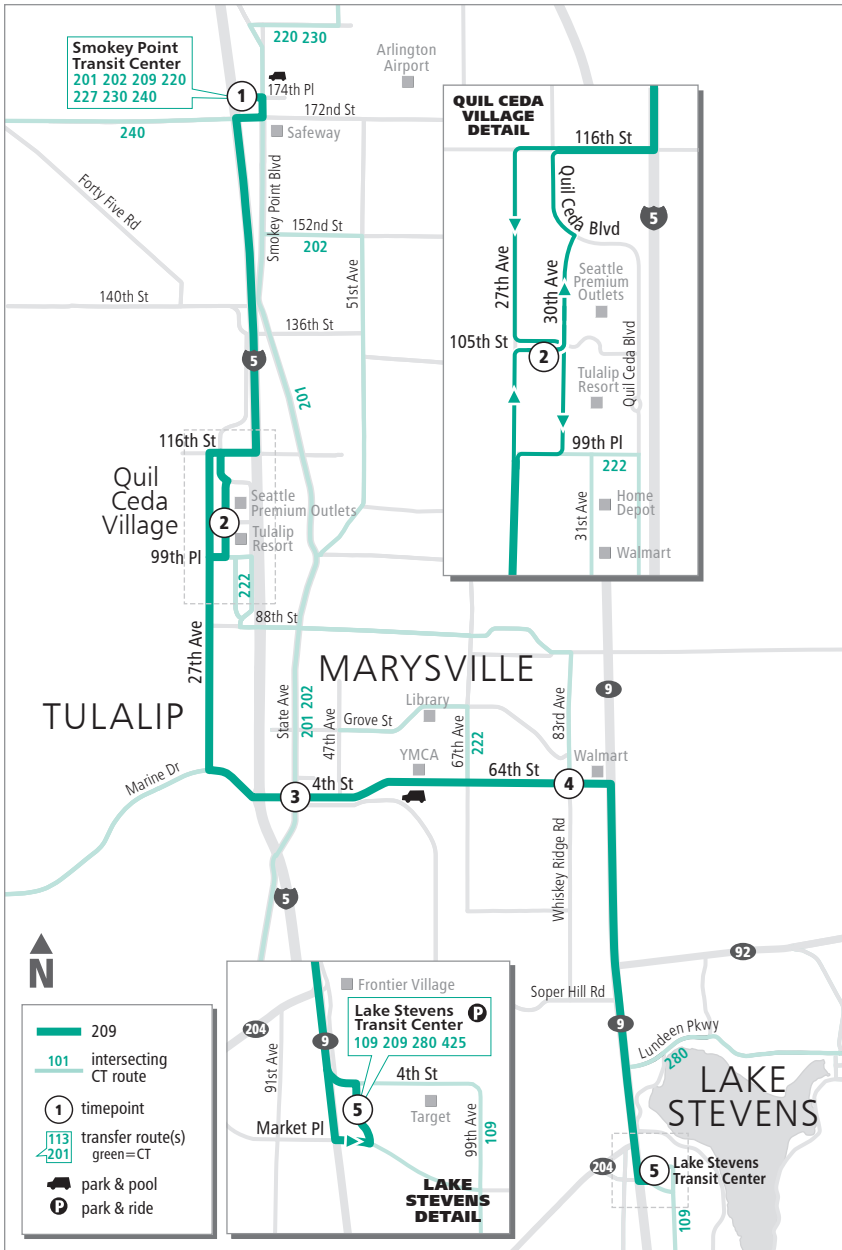

Route 209

Lake Stevens – Smokey Point Transit Center

❄️ When snow/ice impact bus service, see page 224 for snow route maps.

Route 209

Weekdays

To Lake Stevens

Smokey Point Transit Center Bay 1	105th St NE & 30th Ave NE	4th St & State Ave	64th St NE & 83rd Ave NE	Lake Stevens Transit Center
1	2	3	4	5
5:12	5:24	5:33	5:40	5:55
6:12	6:24	6:33	6:40	6:55
7:12	7:24	7:33	7:40	7:55
8:17	8:29	8:38	8:45	9:00
9:17	9:29	9:38	9:45	10:00
10:17	10:29	10:38	10:45	11:00
11:17	11:29	11:38	11:45	12:00
12:17	12:29	12:38	12:45	1:00
1:15	1:27	1:36	1:43	1:58
2:14	2:26	2:35	2:42	2:59
3:15	3:27	3:36	3:43	4:00
4:15	4:27	4:36	4:43	5:00
5:11	5:23	5:32	5:39	5:56
6:15	6:27	6:36	6:43	6:58
7:15	7:27	7:36	7:43	7:58
8:15	8:27	8:36	8:43	8:58

Route 209

Weekdays

To Smokey Point

Lake Stevens Transit Center Bay 1	64th St NE & 83rd Ave NE	4th St & State Ave	105th St NE & 30th Ave NE	Smokey Point Transit Center
5	4	3	2	1
5:26	5:33	5:40	5:51	6:04
6:35	6:42	6:49	7:00	7:13
7:32	7:40	7:47	7:59	8:16
8:33	8:41	8:48	8:59	9:16
9:20	9:28	9:35	9:46	10:03
10:20	10:28	10:35	10:46	11:03
11:20	11:28	11:35	11:46	12:03
12:20	12:28	12:35	12:46	1:03
1:20	1:28	1:35	1:46	2:03
2:24	2:34	2:41	2:53	3:10
3:32	3:42	3:49	4:01	4:18
4:08	4:18	4:25	4:37	4:54
5:06	5:16	5:23	5:35	5:52
6:06	6:16	6:23	6:35	6:48
7:08	7:15	7:22	7:33	7:46
8:10	8:17	8:24	8:35	8:48
9:10	9:17	9:24	9:35	9:48

Bold - PM trip

Route 209

Saturday

To Lake Stevens

Smokey Point Transit Center Bay 1	105th St NE & 30th Ave NE	4th St & State Ave	64th St NE & 83rd Ave NE	Lake Stevens Transit Center
1	2	3	4	5
6:55	7:04	7:16	7:21	7:36
7:55	8:04	8:16	8:21	8:36
8:55	9:04	9:17	9:24	9:37
9:55	10:04	10:17	10:24	10:39
10:55	11:04	11:17	11:24	11:39
11:55	12:04	12:17	12:24	12:41
12:59	1:08	1:21	1:28	1:45
1:59	2:08	2:21	2:28	2:45
3:00	3:10	3:24	3:30	3:46
3:59	4:09	4:23	4:29	4:45
4:59	5:09	5:23	5:29	5:45
5:59	6:09	6:23	6:29	6:43
6:59	7:09	7:22	7:28	7:41
7:59	8:09	8:22	8:28	8:41
8:59	9:09	9:22	9:28	9:41