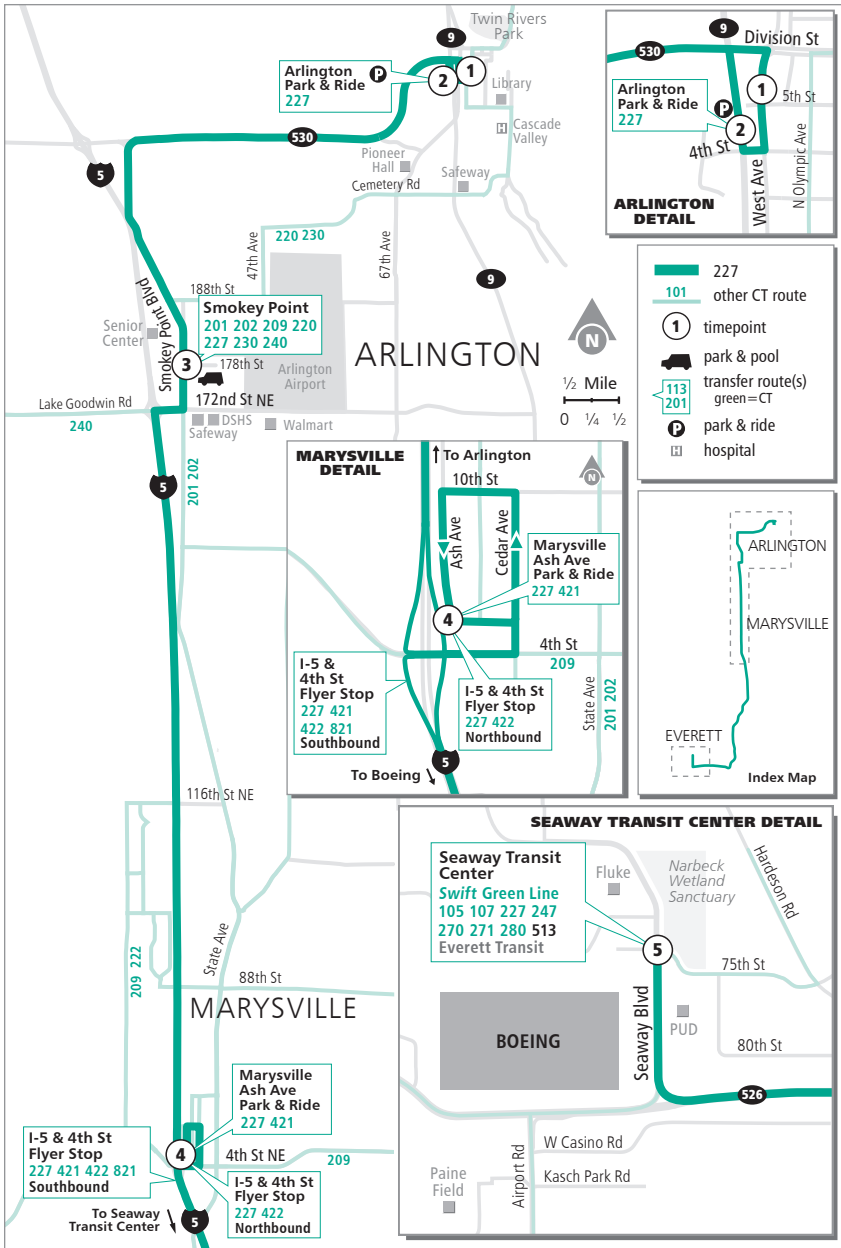

Route 227

Arlington – Seaway Transit Center

❄ When snow/ice impact bus service, see page 224 for snow route maps.

Route 227

Weekdays

To Seaway Transit Center

Weekdays

To Arlington

E - Estimated time: Bus may leave earlier than shown

Bold - PM trip