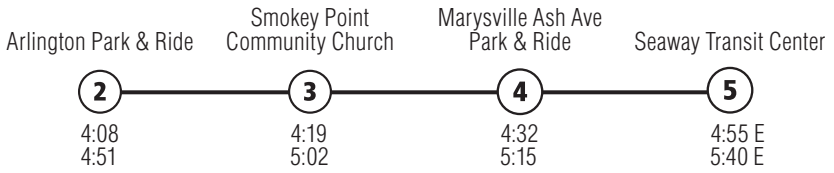

Route 227

Arlington – Seaway Transit Center

❄ When snow/ice impact bus service, see page 224 for snow route maps.

Route 227

Weekdays

To Seaway Transit Center

Weekdays

To Arlington

E - Estimated time: Bus may leave earlier than shown

Bold - PM trip