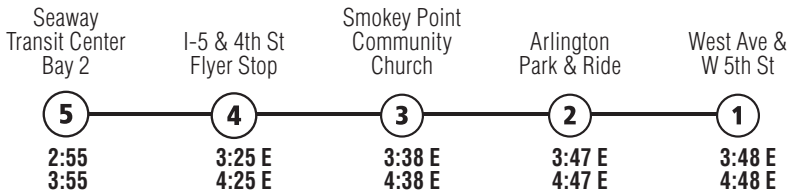

Route 227

Arlington – Seaway Transit Center

❄ When snow/ice impact bus service, see page 224 for snow route maps.

Route 227

Weekdays

To Seaway Transit Center

Weekdays

To Arlington

E - Estimated time: Bus may leave earlier than shown

Bold - PM trip