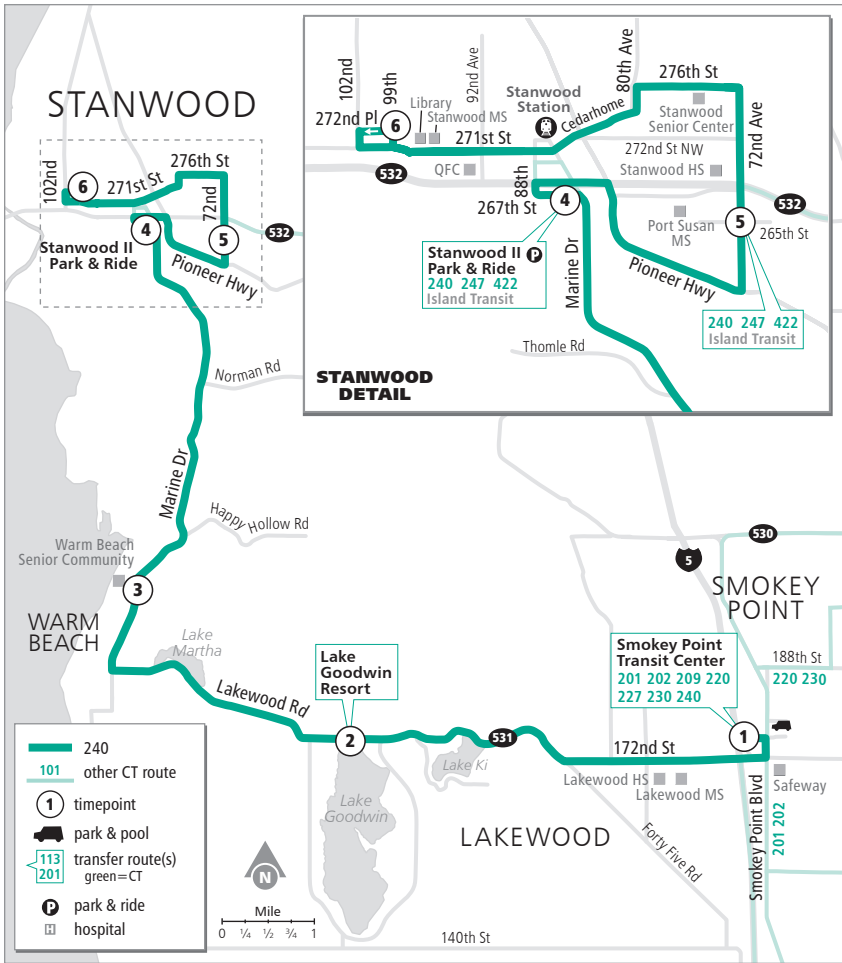

Route 240

Stanwood – Smokey Point

❄ When snow/ice impact bus service, see page 224 for snow route maps.

Route 240

Weekdays

To Stanwood

Smokey Point Transit Center Bay 2	Lake Goodwin Resort	Warm Beach	Stanwood II Park & Ride	72nd Ave NW & 272nd PI NW & 265th St NW	99th Ave NW
1	2	3	4	5	6
6:26	6:38	6:45	6:53	6:57	7:10
7:20	7:32	7:40	7:47	7:52	8:05
8:23	8:35	8:43	8:50	8:55	9:08
9:23	9:35	9:43	9:50	9:55	10:08
10:20	10:32	10:40	10:47	10:52	11:05
11:17	11:29	11:37	11:44	11:49	12:03
12:17	12:29	12:37	12:44	12:49	1:05
1:17	1:29	1:37	1:45	1:50	2:06
2:17	2:30	2:38	2:46	2:51	3:07
3:17	3:30	3:38	3:46	3:51	4:06
4:26	4:39	4:47	4:55	5:00	5:14
5:28	5:41	5:49	5:57	6:02	6:16
6:30	6:43	6:51	6:59	7:04	7:18
7:28	7:41	7:49	7:57	8:02	8:15

Weekdays

To Smokey Point

272nd PI NW & 72nd Ave NW & 99th Ave NW	265th St NW	Stanwood II Park & Ride	Warm Beach	Lake Goodwin Resort	Smokey Point Transit Center
6	5	4	3	2	1
5:12	5:21	5:25	5:32	5:40	5:57
6:20	6:29	6:33	6:40	6:48	7:06
7:24	7:33	7:37	7:45	7:53	8:12
8:23	8:32	8:36	8:45	8:52	9:11
9:24	9:33	9:38	9:46	9:53	10:12
10:22	10:31	10:36	10:44	10:51	11:10
11:20	11:29	11:34	11:42	11:49	12:08
12:20	12:29	12:34	12:42	12:49	1:08
1:21	1:30	1:35	1:43	1:50	2:10
2:14	2:24	2:30	2:38	2:47	3:06
3:15	3:25	3:31	3:39	3:48	4:08
4:25	4:35	4:40	4:47	4:55	5:13
5:23	5:33	5:38	5:45	5:52	6:10
6:28	6:38	6:42	6:49	6:56	7:15
7:27	7:36	7:39	7:47	7:54	8:11

Bold - PM trip

Route 240

Saturday

To Stanwood

Smokey Point Transit Center Bay 2	Lake Goodwin Resort	Warm Beach	Stanwood II Park & Ride	72nd Ave NW & 272nd PI NW & 265th St NW	99th Ave NW
1	2	3	4	5	6
7:45	7:57	8:03	8:11	8:16	8:29
8:45	8:57	9:04	9:11	9:15	9:28
9:45	9:57	10:05	10:12	10:16	10:29
10:50	11:02	11:10	11:17	11:21	11:35
11:51	12:03	12:11	12:18	12:22	12:36
12:52	1:04	1:12	1:20	1:24	1:38
1:52	2:04	2:11	2:20	2:24	2:38
2:52	3:04	3:11	3:20	3:24	3:40
3:52	4:04	4:11	4:20	4:24	4:37
4:53	5:05	5:13	5:22	5:26	5:38
5:50	6:02	6:10	6:19	6:23	6:35
6:48	7:00	7:08	7:17	7:21	7:33