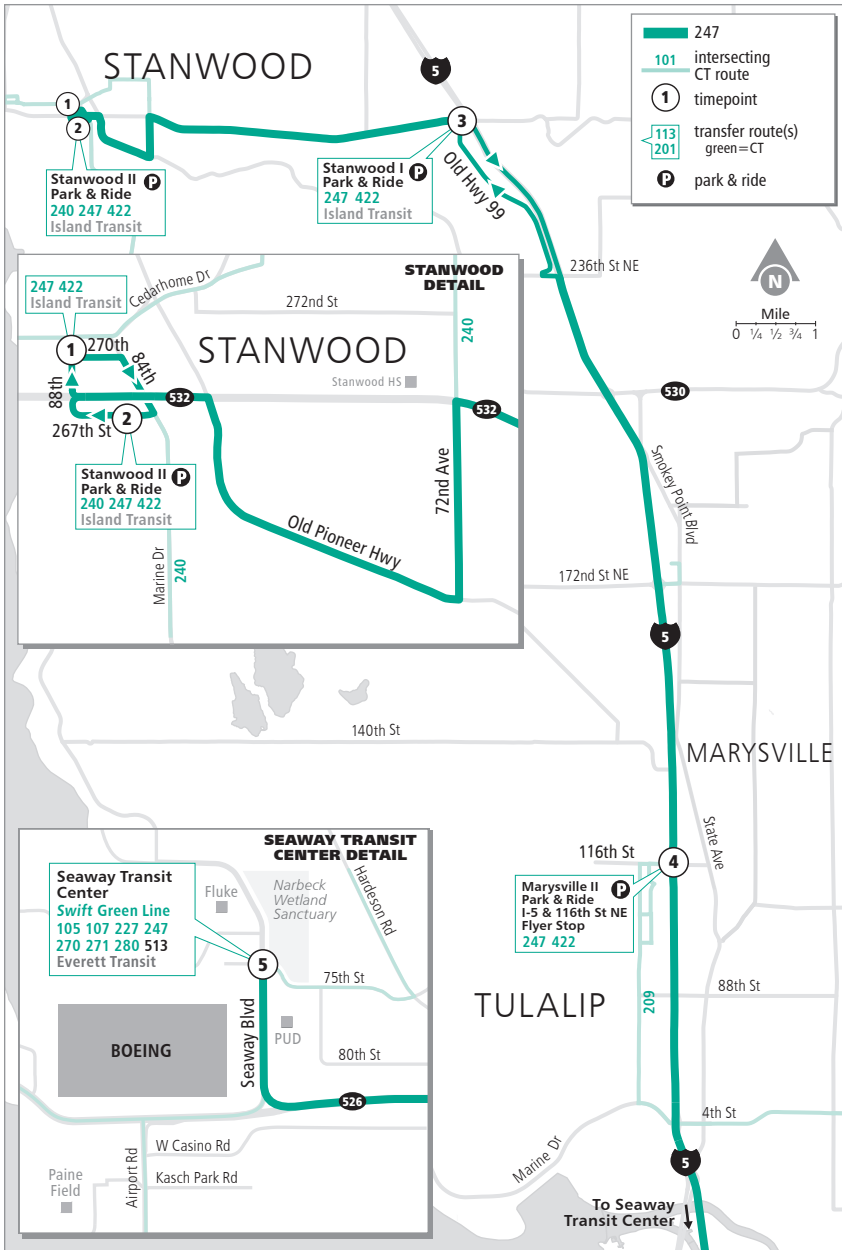

Route 247

Stanwood – Seaway Transit Center

❄ When snow/ice impact bus service, see page 224 for snow route maps.

Route 247

Weekdays

To Seaway Transit Center

88th Ave NW & 270th St NW	Stanwood II Park & Ride	Stanwood I Park & Ride	I-5 & 116th St NE Flyer Stop	Seaway Transit Center
1	2	3	4	5
4:07 4:49	4:09 4:51	4:21 5:03	4:33 5:15	4:55 E 5:40 E

Weekdays

To Stanwood

Seaway Transit Center Bay 3	I-5 & 116th St NE Flyer Stop	Stanwood I Park & Ride	88th Ave NW & 270th St NW	Stanwood II Park & Ride
5	4	3	1	2
2:55 3:55	3:31 E 4:31 E	3:45 E 4:45 E	4:02 E 5:02 E	4:04 E 5:04 E

E - Estimated time: Bus may leave earlier than shown

Bold - PM trip