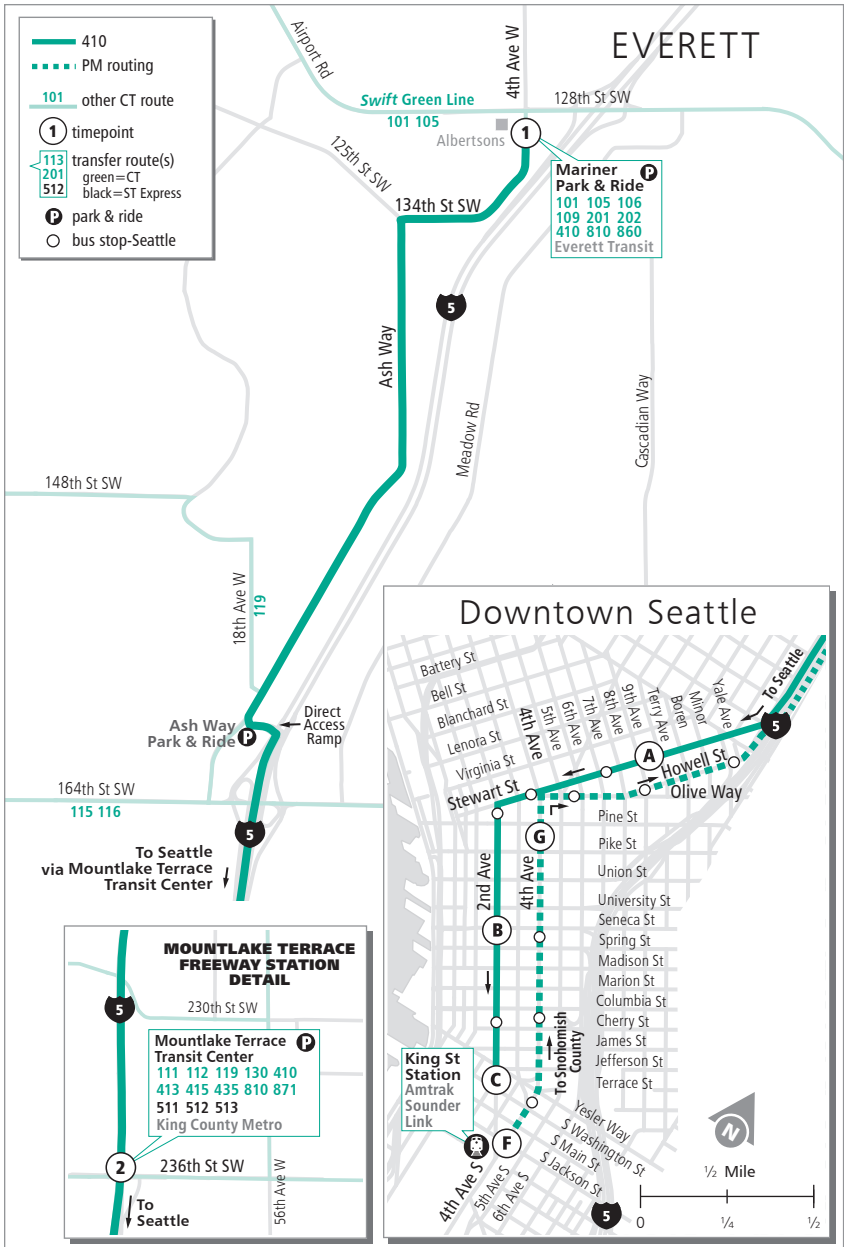

# Route 410

## Mariner Park & Ride – Downtown Seattle

❄ When snow/ice impact bus service, see page 224 for snow route maps.

## To Downtown Seattle

Mariner Park & Ride Bay 3	Mountlake Terrace Freeway Station Bay 6	Stewart St & 9th Ave	2nd Ave & Seneca St	2nd Ave Ext S & Yesler Way
<b>1</b>	<b>2</b>	<b>A</b>	<b>B</b>	<b>C</b>
5:15	5:29 E	5:49 E	5:56 E	5:58 E
5:45	5:59 E	6:20 E	6:27 E	6:29 E
6:15	6:29 E	6:54 E	7:04 E	7:06 E
6:45	6:59 E	7:24 E	7:34 E	7:43 E
7:05	7:19 E	7:44 E	7:54 E	8:03 E
7:35	7:49 E	8:14 E	8:21 E	8:30 E
8:00	8:14 E	8:39 E	8:46 E	8:55 E