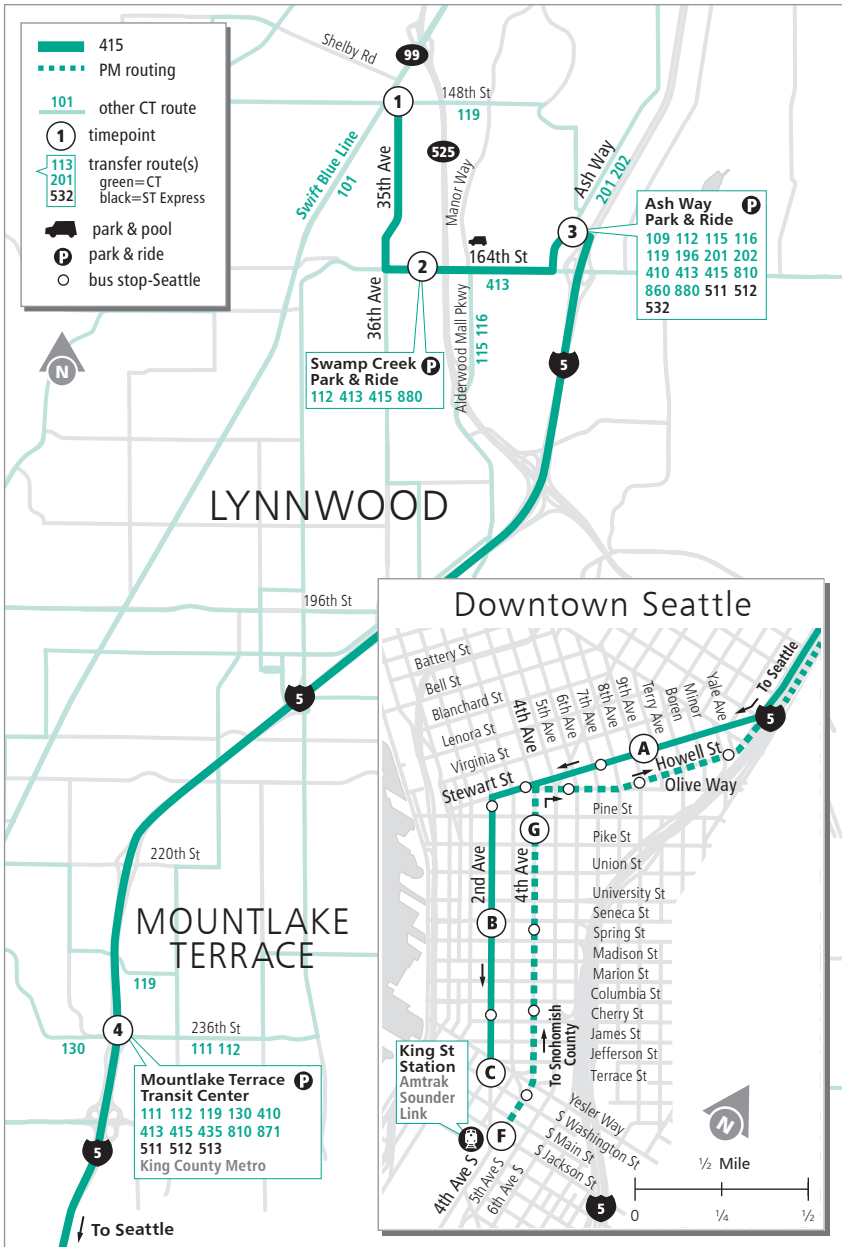

# Route 415

## North Lynnwood – Downtown Seattle

❄ When snow/ice impact bus service, see page 224 for snow route maps.

# Route 415

Weekdays

To Downtown Seattle

35th Ave W & 148th St SW	Swamp Creek Park & Ride Bay 2	Ash Way Park & Ride Bay 1	Mountlake Terrace Freeway Station Bay 6	Stewart St & 9th Ave	2nd Ave & Seneca St	2nd Ave Ext S & Yesler Way
<b>1</b>	<b>2</b>	<b>3</b>	<b>4</b>	<b>A</b>	<b>B</b>	<b>C</b>
5:19	5:22	5:29	5:38 E	5:59 E	6:10 E	6:14 E
5:38	5:41	5:48	5:57 E	6:22 E	6:33 E	6:39 E
6:00	6:03	6:10	6:19 E	6:45 E	6:56 E	7:03 E
6:15	6:18	6:25	6:34 E	7:00 E	7:11 E	7:21 E
6:28	6:31	6:38	6:47 E	7:13 E	7:24 E	7:34 E
6:41	6:44	6:51	7:00 E	7:26 E	7:37 E	7:47 E
6:54	6:57	7:04	7:13 E	7:39 E	7:50 E	8:00 E
7:15	7:18	7:25	7:34 E	8:00 E	8:11 E	8:21 E
7:46	7:49	7:56	8:05 E	8:31 E	8:42 E	8:52 E
8:33	8:36	8:43	8:52 E	9:18 E	9:27 E	9:36 E

Weekdays

To North Lynnwood

4th Ave S & S Jackson St	4th Ave & Pine St	Mountlake Terrace Freeway Station Bay 7	Ash Way Park & Ride Bay 1	Swamp Creek Park & Ride Bay 1	35th Ave W & 148th St SW
<b>F</b>	<b>G</b>	<b>4</b>	<b>3</b>	<b>2</b>	<b>1</b>
2:30	2:35	3:02 E	3:10 E	3:17 E	3:23 E
2:55	3:00	3:27 E	3:35 E	3:42 E	3:48 E
3:15	3:20	3:50 E	3:59 E	4:06 E	4:12 E
3:35	3:40	4:14 E	4:23 E	4:30 E	4:36 E
3:55	4:00	4:34 E	4:43 E	4:50 E	4:56 E
4:09	4:15	4:49 E	4:58 E	5:05 E	5:12 E
4:24	4:30	5:04 E	5:13 E	5:20 E	5:27 E
4:40	4:46	5:20 E	5:29 E	5:36 E	5:43 E
4:52	4:58	5:32 E	5:41 E	5:48 E	5:55 E
5:05	5:11	5:45 E	5:54 E	6:01 E	6:08 E
5:36	5:41	6:12 E	6:21 E	6:28 E	6:35 E