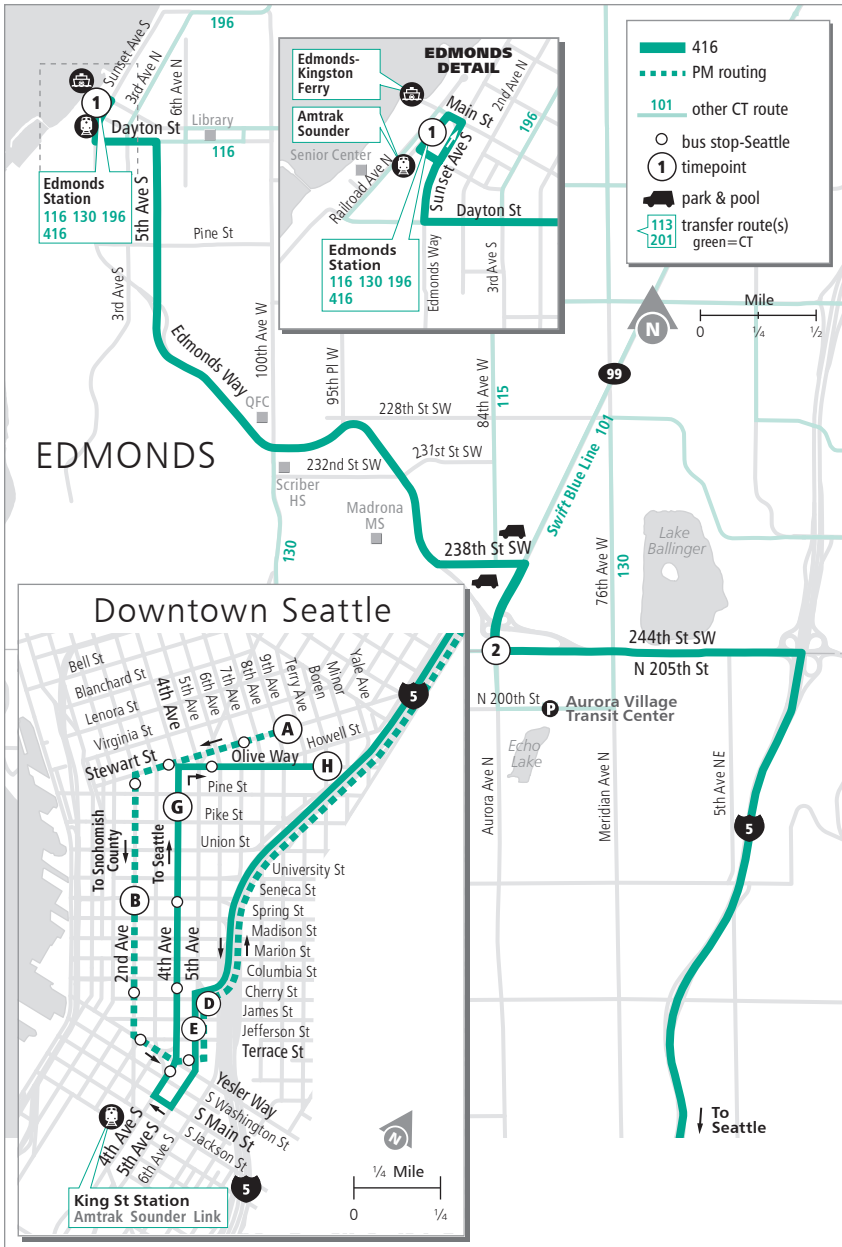

Route 416

Edmonds – Downtown Seattle

❄️ When snow/ice impact bus service, see page 224 for snow route maps.

Route 416

Weekdays

To Downtown Seattle

Edmonds Station Bay 2	N 205th St & Aurora Ave N	5th Ave & Jefferson St	4th Ave & Pine St	Olive Way & Boren Ave
1	2	E	G	H
5:45	6:00	6:22 E	6:31 E	6:38 E
6:15	6:30	6:56 E	7:06 E	7:13 E
6:34	6:52	7:18 E	7:28 E	7:36 E
6:55	7:13	7:45 E	7:55 E	8:03 E
7:42	8:02	8:34 E	8:44 E	8:52 E

Weekdays

To Edmonds

Stewart St & 9th Ave	2nd Ave & Seneca St	5th Ave & James St	N 205th St & Aurora Ave N	Edmonds Station
A	B	D	2	1
3:40	3:47	3:56	4:28 E	4:49 E
4:10	4:17	4:27	5:01 E	5:23 E
4:40	4:49	4:59	5:32 E	5:54 E
5:13	5:22	5:30	6:03 E	6:26 E
5:40	5:49	5:57	6:26 E	6:49 E

This route may not operate on holidays. See inside front cover.

E - Estimated time: Bus may leave earlier than shown

Bold - PM trip