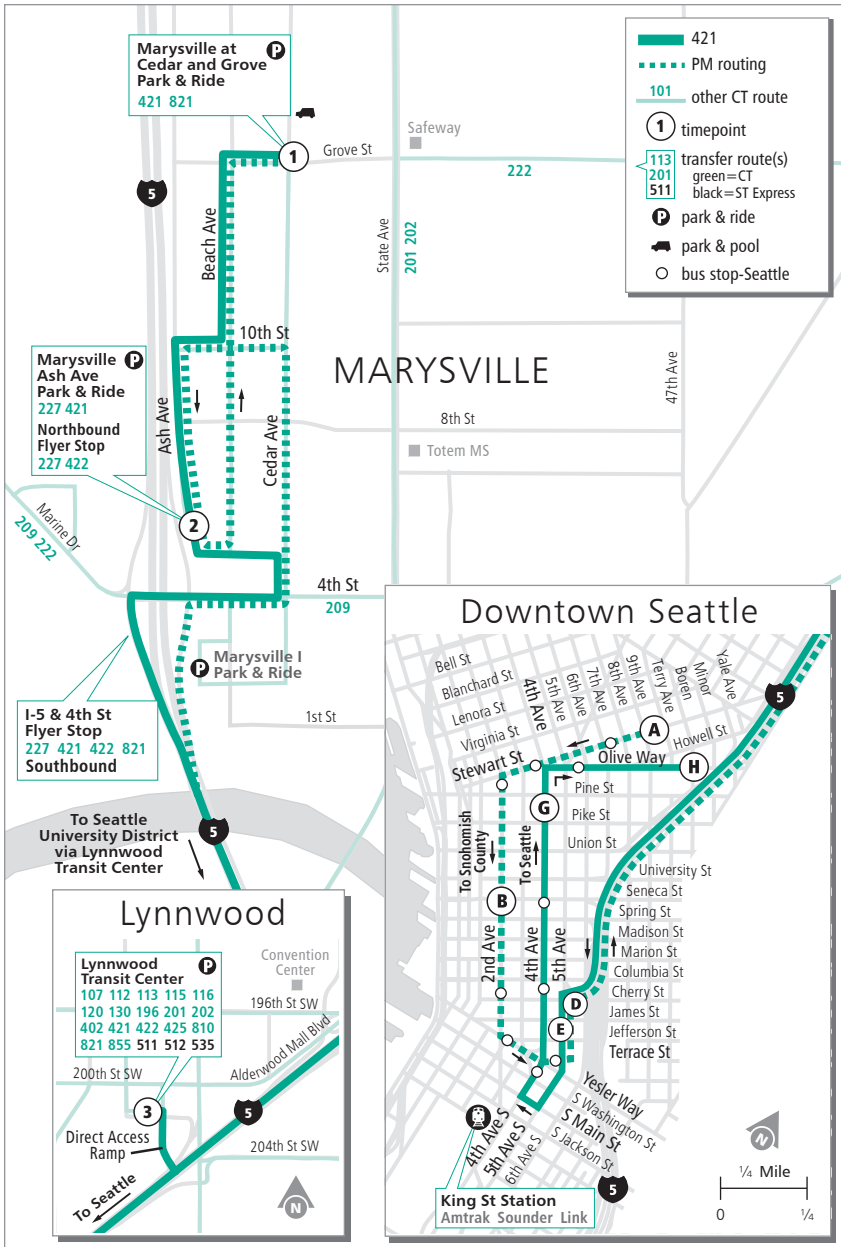

Route 421

Marysville – Downtown Seattle

❄️ When snow/ice impact bus service, see page 224 for snow route maps.

Route 421

Weekdays

To Downtown Seattle

Marysville at Cedar and Grove Park & Ride Bay 2	Marysville Ash Ave Park & Ride	Lynnwood Transit Center Bay D4	5th Ave & Jefferson St	4th Ave & Pine St	Olive Way & Boren Ave
1	2	3	E	G	H
4:34	4:37	5:02 E	5:21 E	5:30 E	5:34 E
4:59	5:02	5:29 E	5:52 E	6:01 E	6:05 E
5:24	5:27	5:55 E	6:19 E	6:28 E	6:32 E
5:45	5:48	6:17 E	6:44 E	6:53 E	6:57 E
6:05	6:08	6:41 E	7:13 E	7:23 E	7:27 E
6:25	6:28	7:02 E	7:34 E	7:45 E	7:51 E
6:52	6:55	7:29 E	8:04 E	8:15 E	8:21 E
7:35	7:38	8:12 E	8:45 E	8:55 E	9:01 E

Weekdays

To Marysville

Stewart St & 9th Ave	2nd Ave & Seneca St	5th Ave & James St	Lynnwood Transit Center Bay A2	Marysville Ash Ave Park & Ride	Marysville at Cedar and Grove Park & Ride
A	B	D	3	2	1
2:36	2:43	2:53	3:18 E	3:56 E	3:59 E
3:06	3:14	3:24	3:49 E	4:30 E	4:33 E
3:36	3:44	3:55	4:25 E	5:09 E	5:12 E
4:05	4:13	4:24	4:57 E	5:44 E	5:47 E
4:35	4:45	4:56	5:32 E	6:13 E	6:17 E
5:06	5:17	5:27	6:01 E	6:35 E	6:39 E
5:34	5:43	5:53	6:21 E	6:55 E	6:59 E

This route may not operate on holidays. See inside front cover.

E - Estimated time: Bus may leave earlier than shown

Bold - PM trip