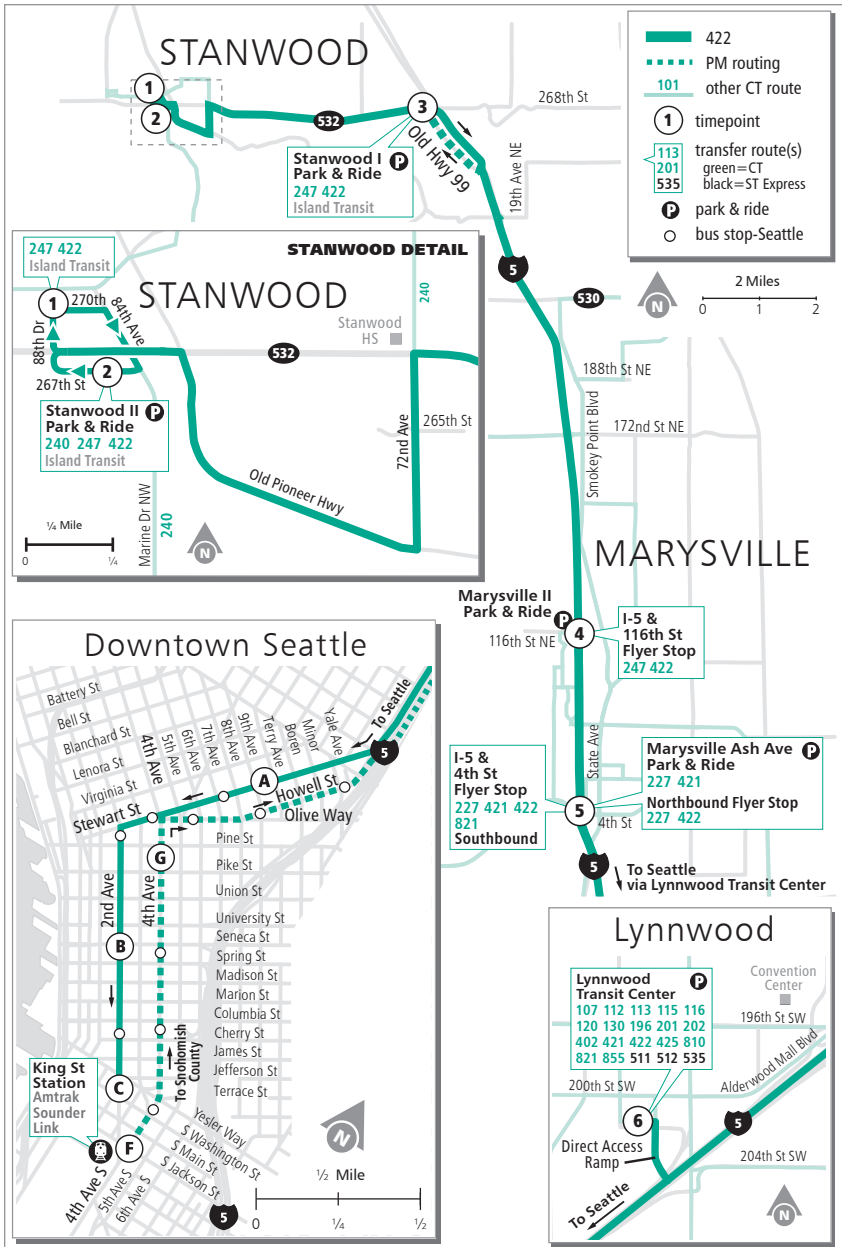

Route 422

Stanwood – Downtown Seattle

❄ When snow/ice impact bus service, see page 224 for snow route maps.

Route 422

Weekdays

To Downtown Seattle

88th Ave NW & 270th St NW	Stanwood II Park & Ride	Stanwood I Park & Ride	I-5 & 116th St NE Flyer Stop	I-5 & 4th St Flyer Stop	Lynnwood Transit Center Bay D5	Stewart St & 9th Ave	2nd Ave & Seneca St	2nd Ave Ext S & Yesler Way
1	2	3	4	5	6	A	B	C
5:16 5:46 6:10	5:17 5:47 6:11	5:29 5:59 6:23	5:41 6:11 6:35	5:47 6:17 6:41	6:09 E 6:40 E 7:04 E	6:40 E 7:14 E 7:38 E	6:49 E 7:23 E 7:47 E	6:56 E 7:30 E 7:54 E

Weekdays

To Stanwood

4th Ave S & S Jackson St	4th Ave & Pine St	Lynnwood Transit Center Bay A2	I-5 & 4th St Flyer Stop	I-5 & 116th St NE Flyer Stop	Stanwood I Park & Ride	88th Ave NW & 270th St NW	Stanwood II Park & Ride
F	G	6	5	4	3	1	2
4:10 4:38 5:10	4:16 4:44 5:16	4:50 E 5:19 E 5:51 E	5:24 E 5:53 E 6:21 E	5:31 E 6:00 E 6:28 E	5:47 E 6:16 E 6:44 E	6:01 E 6:30 E 6:56 E	6:08 E 6:37 E 7:02 E

This route may not operate on holidays. See inside front cover.

E - Estimated time: Bus may leave earlier than shown

Bold - PM trip