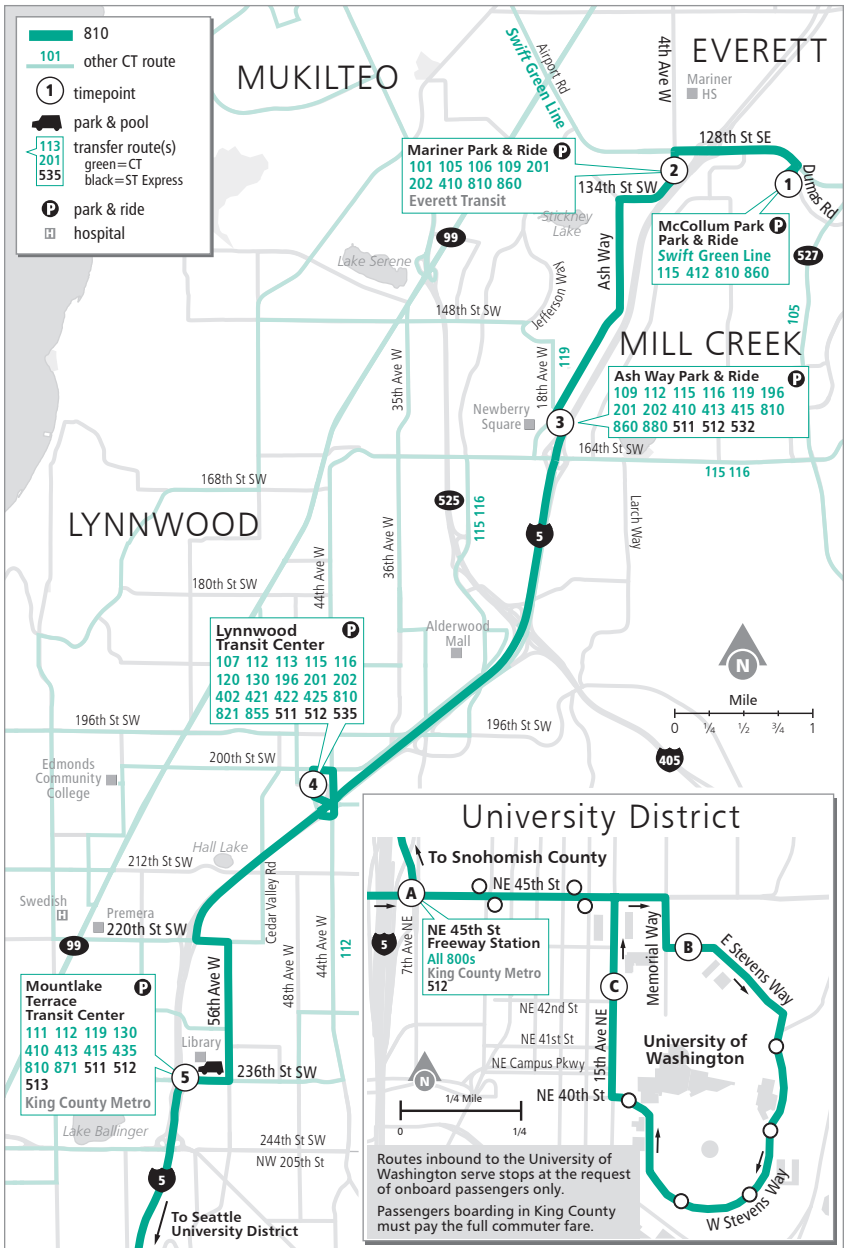

Route 810

McCullum Park Park & Ride – University District

❄️ When snow/ice impact bus service, see page 224 for snow route maps.

Route 810

Weekdays

To University District

McCollum Park Park & Ride Bay 2	Mariner Park & Ride Bay 4	Ash Way Park & Ride Bay 3	Lynnwood Transit Center Bay A2	Mountlake Terrace Transit Center Bay 3	NE 45th Freeway Station	E Stevens Way NE & Memorial Way	15th Ave NE & NE 42nd St
1	2	3	4	5	A	B	C
8:48	8:54	9:01	9:08	9:20	9:37 E	9:41 E	9:53 E
9:22	9:28	9:35	9:42	9:54	10:11 E	10:15 E	10:27 E
9:51	9:57	10:04	10:11	10:23	10:40 E	10:44 E	10:56 E
10:15	10:21	10:28	10:35	10:47	11:04 E	11:10 E	11:22 E
10:45	10:51	10:58	11:05	11:17	11:34 E	11:40 E	11:52 E

Weekdays

To McCollum Park Park & Ride

E Stevens Way NE & Memorial Way	15th Ave NE & NE 42nd St	NE 45th Freeway Station	236th St SW & Van Ry Blvd	Lynnwood Transit Center Bay A2	Ash Way Park & Ride Bay 4	Mariner Park & Ride Bay 2	McCollum Park Park & Ride
B	C	A	5	4	3	2	1
12:30	12:37	12:44 E	1:00 E	1:11 E	1:18 E	1:24 E	1:30 E
1:30	1:37	1:44 E	2:00 E	2:11 E	2:18 E	2:24 E	2:30 E
6:00	6:07	6:15 E	6:30 E	6:41 E	6:48 E	6:54 E	7:00 E
6:20	6:27	6:35 E	6:50 E	7:01 E	7:08 E	7:14 E	7:20 E
6:45	6:52	6:58 E	7:13 E	7:23 E	7:30 E	7:36 E	7:42 E
7:15	7:22	7:27 E	7:42 E	7:52 E	7:59 E	8:05 E	8:11 E
8:15	8:22	8:26 E	8:41 E	8:51 E	8:58 E	9:04 E	9:10 E

This route may not operate on holidays. See inside front cover.

E - Estimated time: Bus may leave earlier than shown

Bold - PM trip