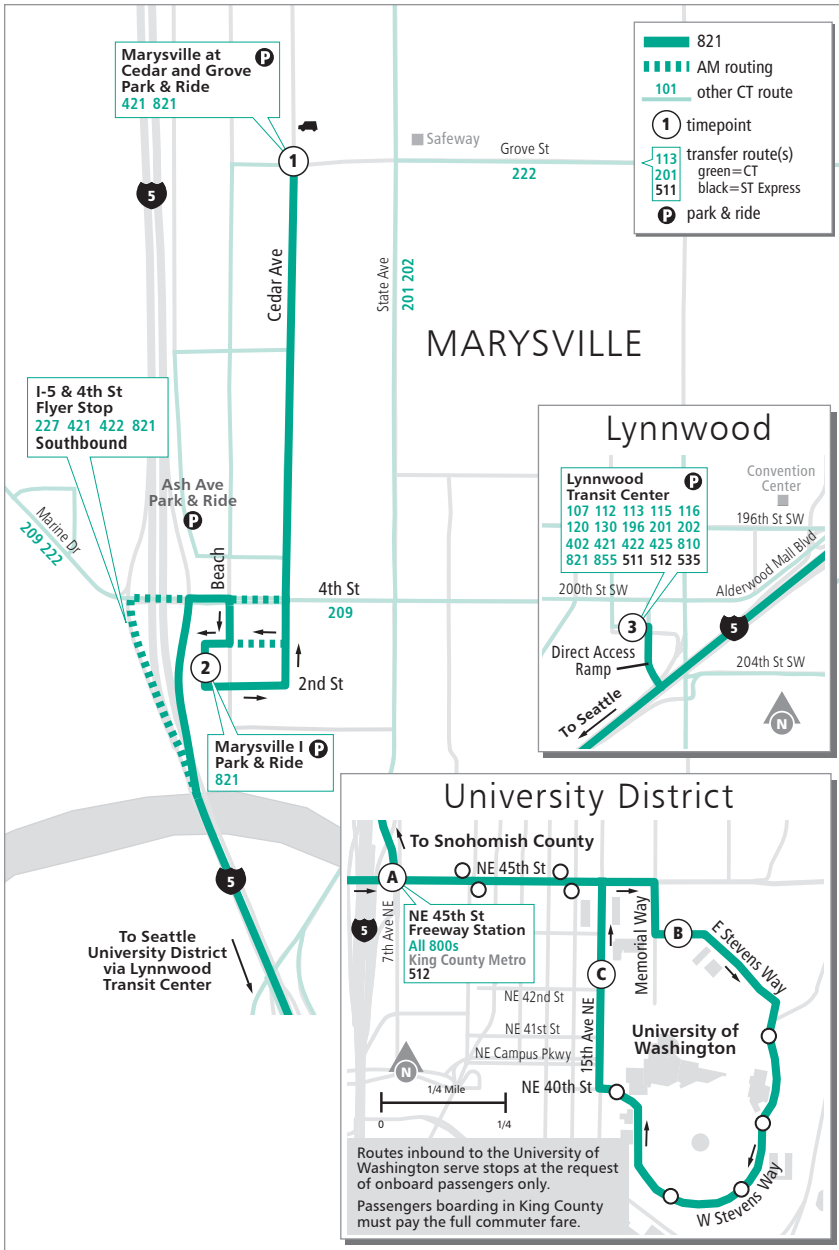

Route 821

Marysville – University District

❄ When snow/ice impact bus service, see page 224 for snow route maps.

Route 821

Weekdays

To University District

Marysville at Cedar and Grove Park & Ride Bay 1	Marysville I Park & Ride	Lynnwood Transit Center Bay A2	NE 45th Freeway Station	E Stevens Way NE & Memorial Way	15th Ave NE & NE 42nd St
1	2	3	A	B	C
5:29	5:32	5:57 E	6:14 E	6:21 E	6:35 E
6:21	6:24	6:54 E	7:14 E	7:22 E	7:36 E
6:36	6:39	7:09 E	7:29 E	7:37 E	7:51 E
6:59	7:02	7:33 E	7:53 E	8:01 E	8:12 E

Weekdays

To Marysville

E Stevens Way NE & Memorial Way	15th Ave NE & NE 42nd St	NE 45th Freeway Station	Lynnwood Transit Center Bay A2	Marysville I Park & Ride	Marysville at Cedar and Grove Park & Ride
B	C	A	3	2	1
3:40	3:48	3:55 E	4:19 E	4:55 E	4:59 E
4:40	4:48	4:55 E	5:19 E	5:53 E	5:57 E
5:10	5:18	5:25 E	5:49 E	6:20 E	6:24 E

This route may not operate on holidays. See inside front cover.

E - Estimated time: Bus may leave earlier than shown

Bold - PM trip