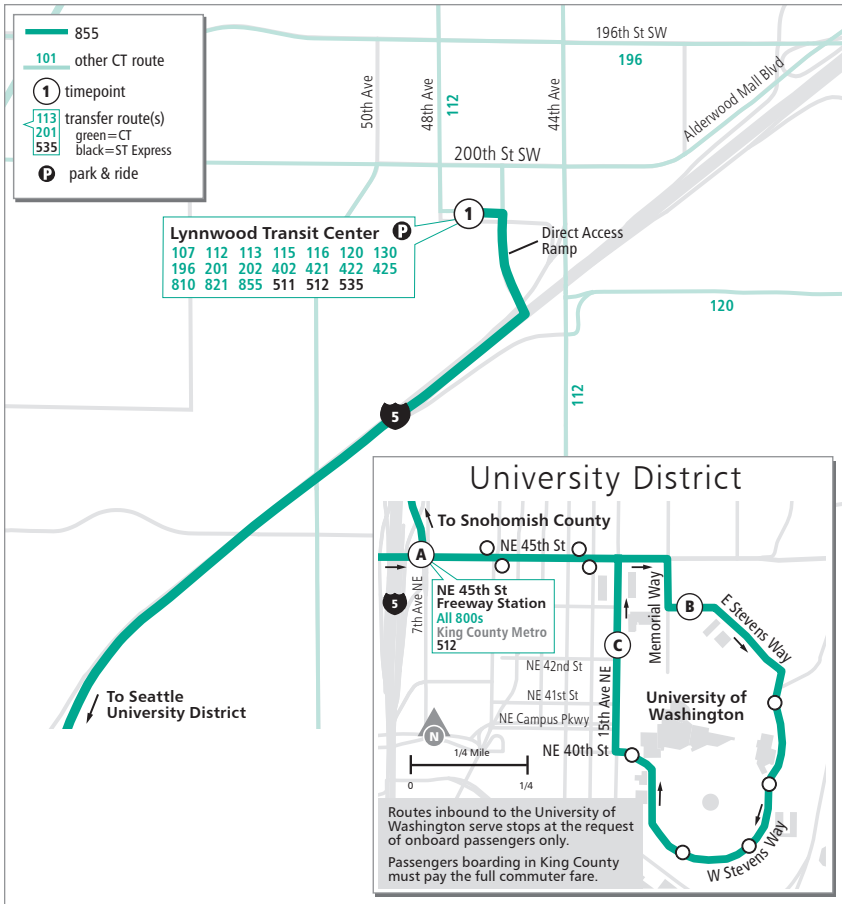

Route 855

Lynnwood – University District

❄️ When snow/ice impact bus service, see page 224 for snow route maps.

Route 855

Weekdays

To University District

Lynnwood Transit
Center Bay A2

NE 45th
Freeway Station

E Stevens Way NE &
Memorial Way

15th Ave NE &
NE 42nd St

1

A

B

C

5:25
5:51
6:18
6:42
7:10
7:42
8:11
8:47

5:42 E
6:09 E
6:39 E
7:04 E
7:32 E
8:04 E
8:33 E
9:07 E

5:47 E
6:14 E
6:44 E
7:09 E
7:38 E
8:10 E
8:39 E
9:13 E

5:57 E
6:24 E
6:54 E
7:19 E
7:49 E
8:23 E
8:52 E
9:26 E

Weekdays

To Lynnwood

E Stevens Way NE &
Memorial Way

15th Ave NE &
NE 42nd St

NE 45th
Freeway Station

3:01 E
3:47 E
4:11 E
4:38 E
5:08 E
6:07 E

This route may not operate on holidays. See inside front cover.

E - Estimated time: Bus may leave earlier than shown

Bold - PM trip