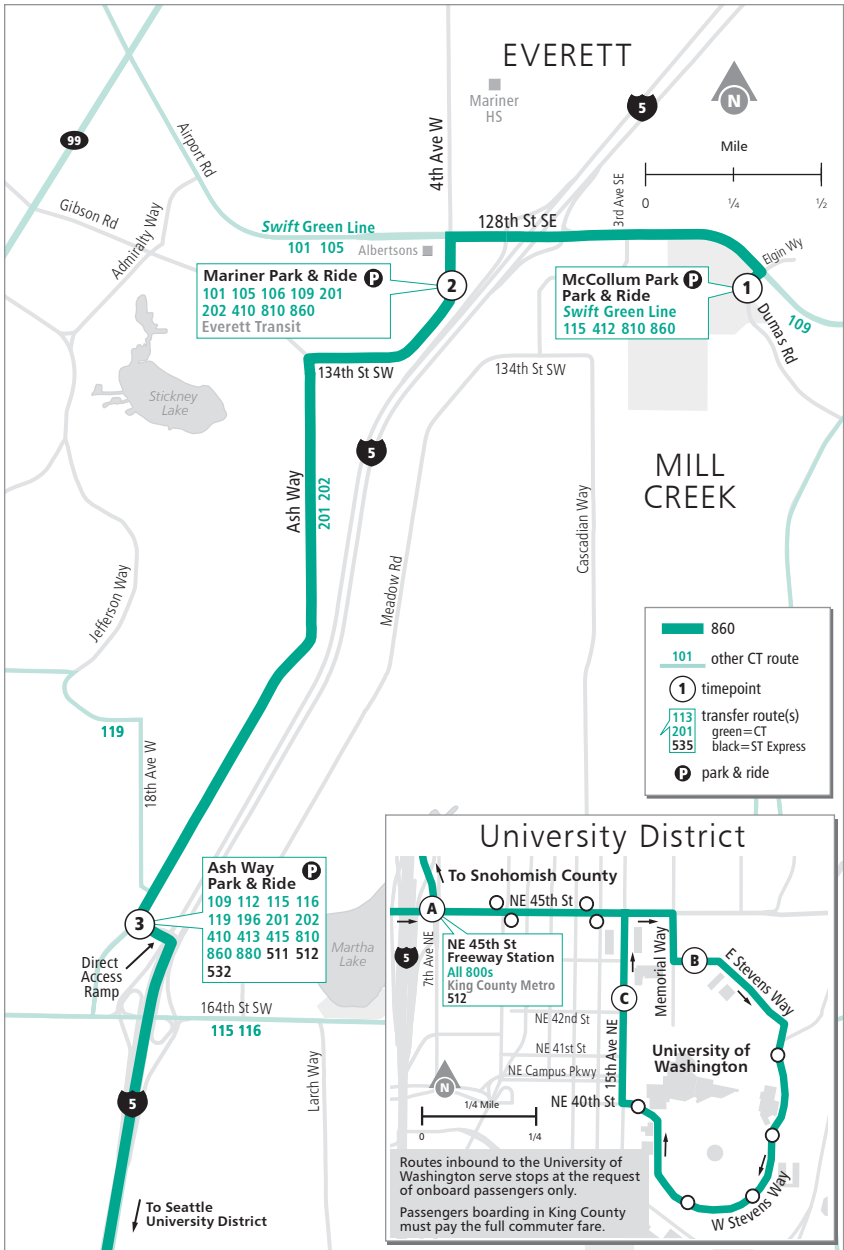

Route 860

McCullum Park Park & Ride – University District

❄ When snow/ice impact bus service, see page 224 for snow route maps.

Route 860

Weekdays

To University District

McCullum Park Park & Ride Bay 2	Mariner Park & Ride Bay 4	NE 45th Freeway Station	E Stevens Way NE & Memorial Way	15th Ave NE & NE 42nd St
1	2	A	B	C
5:40	5:47	6:17 E	6:23 E	6:34 E
5:55	6:02	6:32 E	6:38 E	6:49 E
6:15	6:22	6:52 E	6:58 E	7:11 E
6:35	6:42	7:12 E	7:18 E	7:32 E
7:00	7:07	7:37 E	7:43 E	7:57 E
7:25	7:32	8:02 E	8:08 E	8:22 E
7:50	7:57	8:27 E	8:33 E	8:47 E
8:25	8:32	9:02 E	9:08 E	9:22 E

Weekdays

To McCullum Park Park & Ride

E Stevens Way NE & Memorial Way	15th Ave NE & NE 42nd St	NE 45th Freeway Station	Ash Way Park & Ride Bay 4	Mariner Park & Ride Bay 2	McCullum Park Park & Ride
B	C	A	3	2	1
2:30	2:38	2:44 E	3:06 E	3:12 E	3:19 E
3:03	3:11	3:17 E	3:41 E	3:47 E	4:00 E
3:35	3:43	3:50 E	4:16 E	4:22 E	4:35 E
4:05	4:13	4:20 E	4:46 E	4:52 E	5:05 E
4:26	4:34	4:41 E	5:07 E	5:13 E	5:26 E
4:43	4:51	4:58 E	5:24 E	5:30 E	5:43 E
5:06	5:14	5:21 E	5:45 E	5:51 E	6:04 E
5:38	5:46	5:53 E	6:15 E	6:21 E	6:32 E

This route may not operate on holidays. See inside front cover.

E - Estimated time: Bus may leave earlier than shown

Bold - PM trip