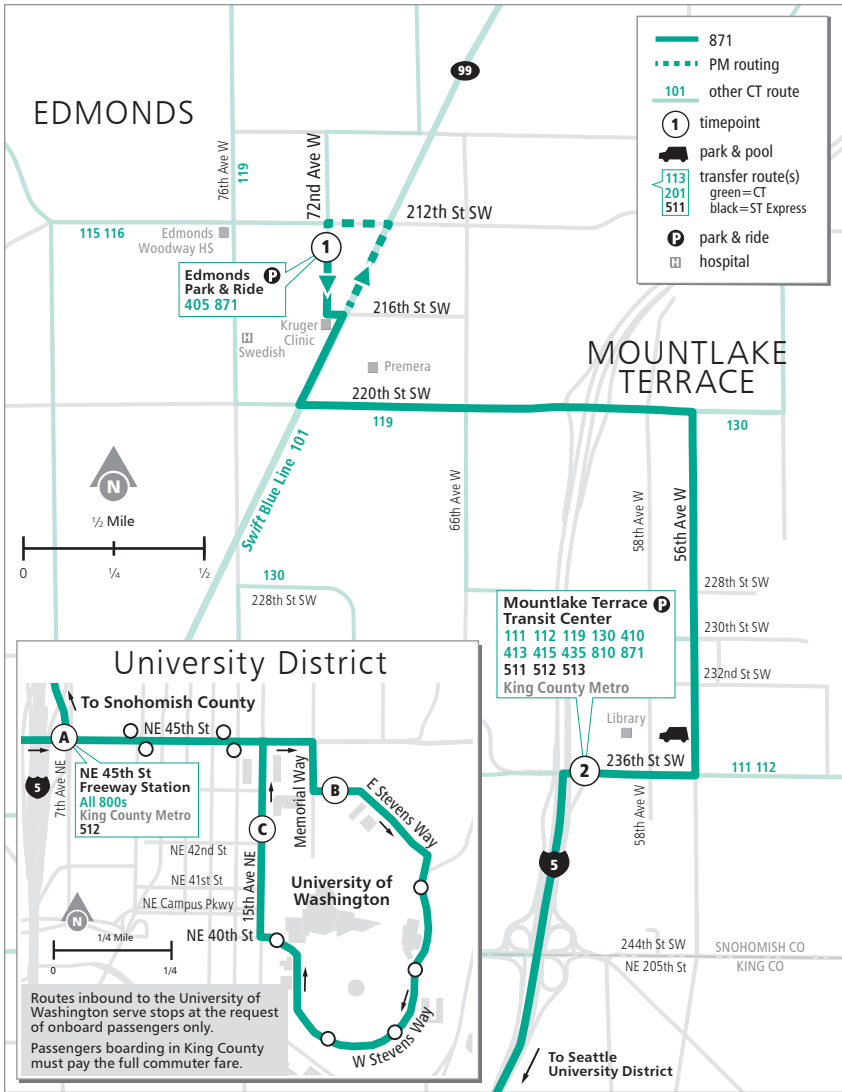

Route 871

Edmonds Park & Ride – University District

❄ When snow/ice impact bus service, see page 224 for snow route maps.

Route 871

Weekdays

To University District

Edmonds Park & Ride Bay 1	Mountlake Terrace Transit Center Bay 3	NE 45th Freeway Station	E Stevens Way NE & Memorial Way	15th Ave NE & NE 42nd St
1	2	A	B	C
5:40	5:53	6:08 E	6:13 E	6:24 E
6:04	6:17	6:34 E	6:39 E	6:50 E
6:34	6:48	7:07 E	7:12 E	7:24 E
6:56	7:10	7:30 E	7:35 E	7:50 E
7:22	7:36	7:56 E	8:01 E	8:16 E
7:43	7:57	8:17 E	8:22 E	8:37 E
8:12	8:25	8:44 E	8:49 E	9:04 E
8:31	8:44	9:03 E	9:08 E	9:21 E

Weekdays

To Edmonds Park & Ride

E Stevens Way NE & Memorial Way	15th Ave NE & NE 42nd St	NE 45th Freeway Station	236th St SW & Van Ry Blvd	Edmonds Park & Ride
B	C	A	2	1
2:28	2:36	2:42 E	3:01 E	3:18 E
3:08	3:16	3:22 E	3:43 E	4:03 E
3:38	3:46	3:52 E	4:14 E	4:34 E
4:08	4:16	4:22 E	4:44 E	5:04 E
4:38	4:46	4:52 E	5:14 E	5:34 E
4:55	5:03	5:09 E	5:31 E	5:51 E
5:33	5:41	5:47 E	6:08 E	6:28 E

This route may not operate on holidays. See inside front cover.

E - Estimated time: Bus may leave earlier than shown

Bold - PM trip