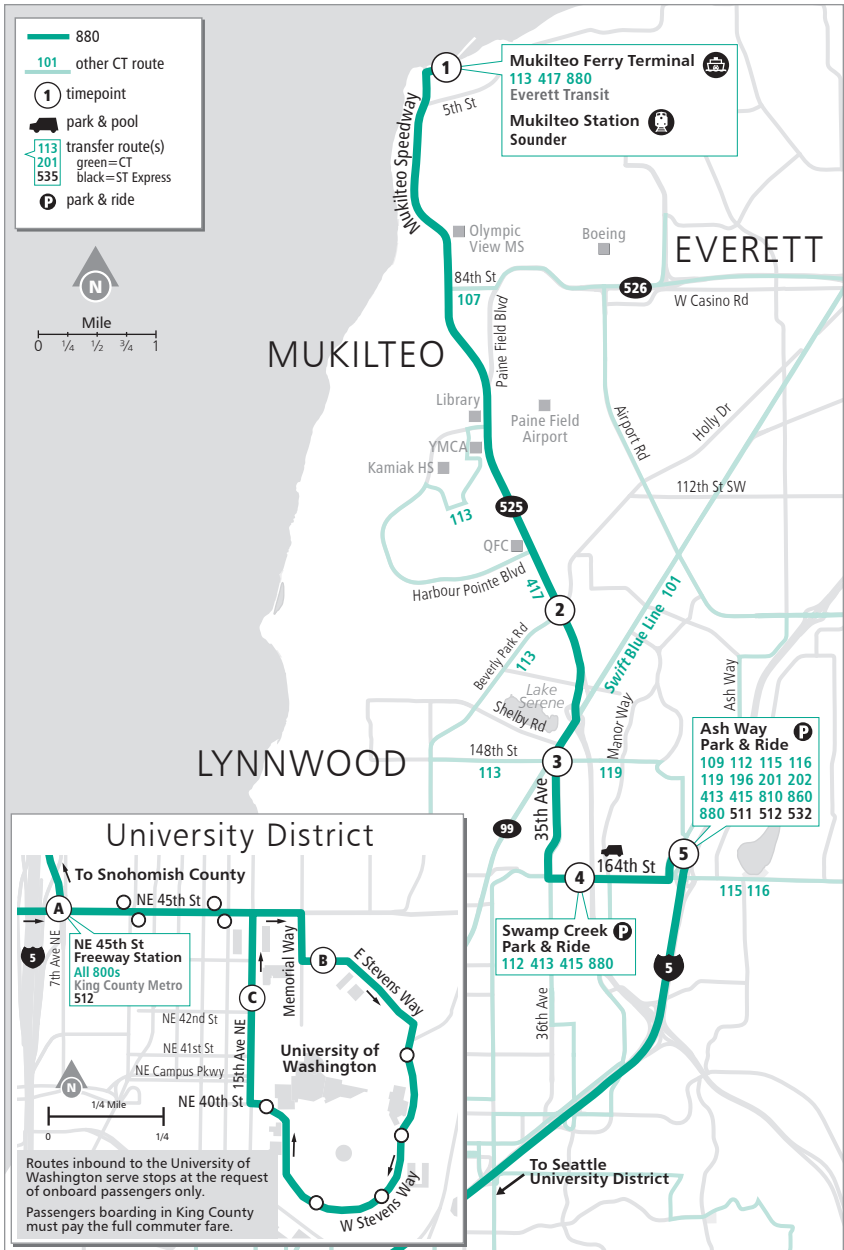

Route 880

Mukilteo – University District

❄ When snow/ice impact bus service, see page 224 for snow route maps.

Route 880

Weekdays To University District

Mukilteo Ferry Terminal Bay 2	Hwy 525 & Beverly Park Rd	35th Ave W & 148th St SW	Swamp Creek Park & Ride Bay 2	Ash Way Park & Ride Bay 3	NE 45th Freeway Station	E Stevens Way NE & Memorial Way	15th Ave NE & NE 42nd St
1	2	3	4	5	A	B	C
5:00	5:12	5:16	5:20	5:26	5:47 E	5:54 E	6:03 E
5:25	5:37	5:41	5:45	5:51	6:12 E	6:21 E	6:30 E
5:50	6:02	6:06	6:11	6:18	6:42 E	6:51 E	7:07 E
6:20	6:32	6:37	6:42	6:49	7:13 E	7:22 E	7:38 E
6:50	7:02	7:07	7:12	7:19	7:43 E	7:52 E	8:08 E
7:20	7:33	7:38	7:43	7:50	8:14 E	8:23 E	8:39 E
8:00	8:13	8:18	8:23	8:30	8:54 E	9:03 E	9:19 E

Weekdays To Mukilteo

E Stevens Way NE & Memorial Way	15th Ave NE & NE 42nd St	NE 45th Freeway Station	Ash Way Park & Ride Bay 4	Swamp Creek Park & Ride Bay 1	35th Ave W & 148th St SW	Hwy 525 & Beverly Park Rd	Mukilteo Ferry Terminal
B	C	A	5	4	3	2	1
3:05	3:13	3:19 E	3:45 E	3:52 E	3:56 E	4:03 E	4:25 E
3:30	3:38	3:44 E	4:10 E	4:17 E	4:21 E	4:28 E	4:50 E
4:05	4:13	4:19 E	4:45 E	4:52 E	4:56 E	5:03 E	5:25 E
4:30	4:38	4:44 E	5:10 E	5:17 E	5:21 E	5:27 E	5:49 E
5:05	5:13	5:19 E	5:45 E	5:52 E	5:56 E	6:02 E	6:24 E
5:35	5:43	5:49 E	6:15 E	6:22 E	6:26 E	6:32 E	6:51 E

This route may not operate on holidays. See inside front cover.

E - Estimated time: Bus may leave earlier than shown

Bold - PM trip