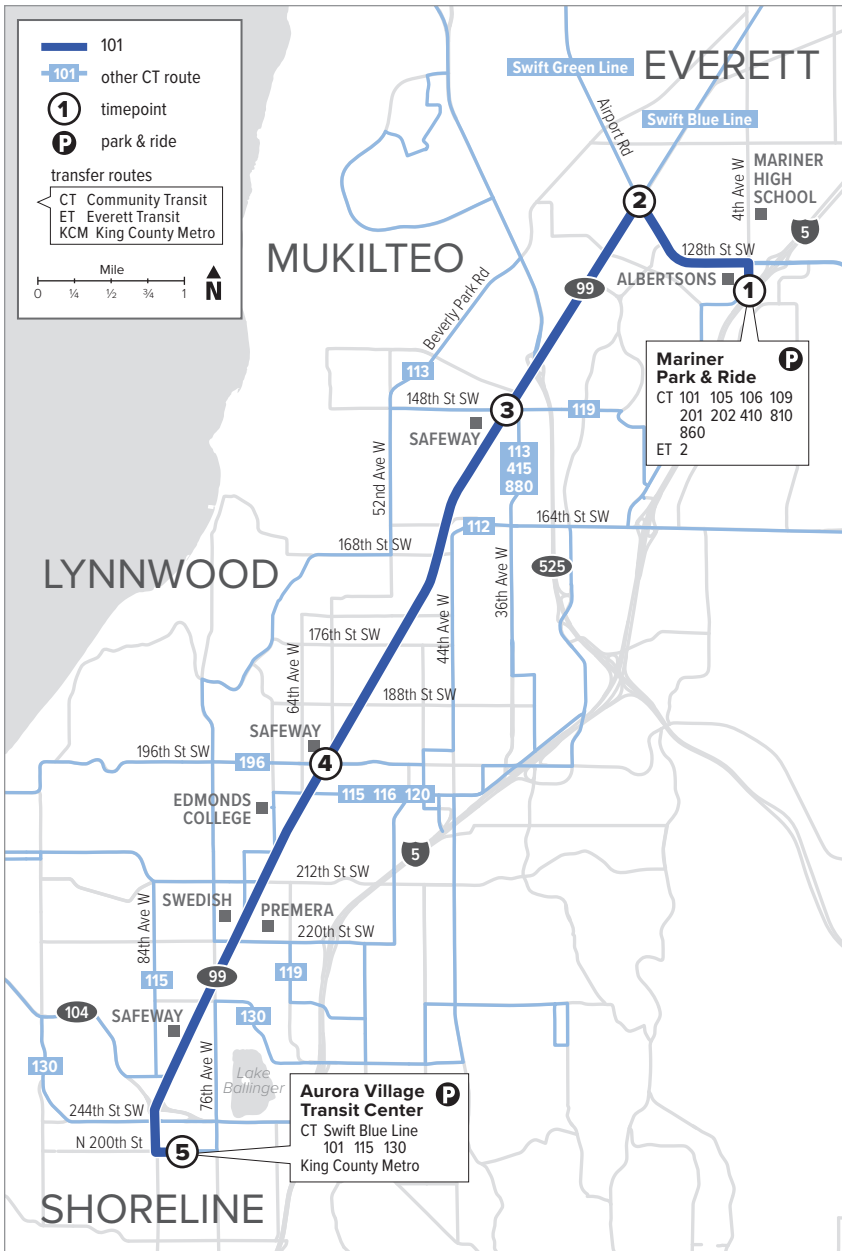

Route 101

Mariner Park & Ride – Aurora Village

❄ When snow/ice impact bus service, see page 216 for snow route maps.