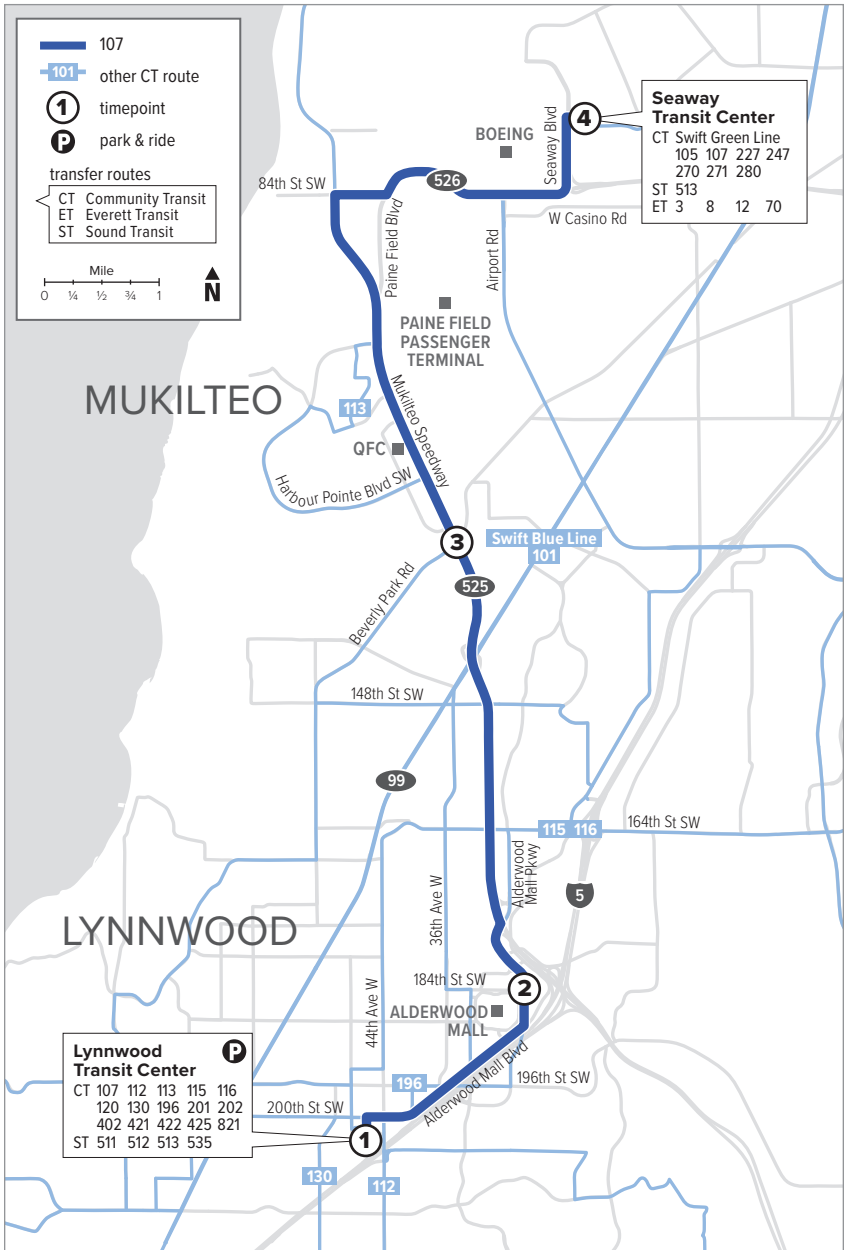

# Route

## Lynnwood Transit Center – Seaway Transit Center

❄ When snow/ice impact bus service, see page 216 for snow route maps.

# Route 107

## To Seaway Transit Center

Lynnwood Transit Center Bay C5	Alderwood Mall Pkwy & 184th St SW	Hwy 525 & Beverly Park Rd	Seaway Transit Center
<b>1</b>	<b>2</b>	<b>3</b>	<b>4</b>
6:07 6:36	6:12 6:41	6:18 6:47	6:35 E 7:05 E