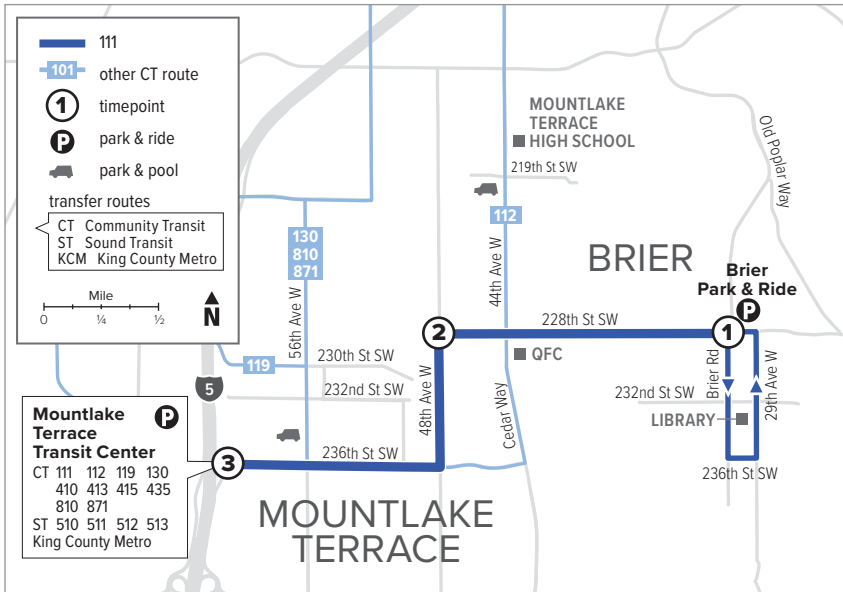

Route 111

Brier – Mountlake Terrace

Weekdays To Mountlake Terrace

Brier Rd & 228th Pl SW	228th St SW & 48th Ave W	Mountlake Terrace Transit Center
1	2	3
6:22 6:52	6:30 7:00	6:35 7:05

Weekdays To Brier

Mountlake Terrace Transit Center	228th St SW & 48th Ave W	228th St SW & 29th Ave W
3	2	1
4:40 5:40	4:44 5:44	4:54 5:54

❄ When snow/ice impact bus service, see page 216 for snow route maps.

Bold - PM trip