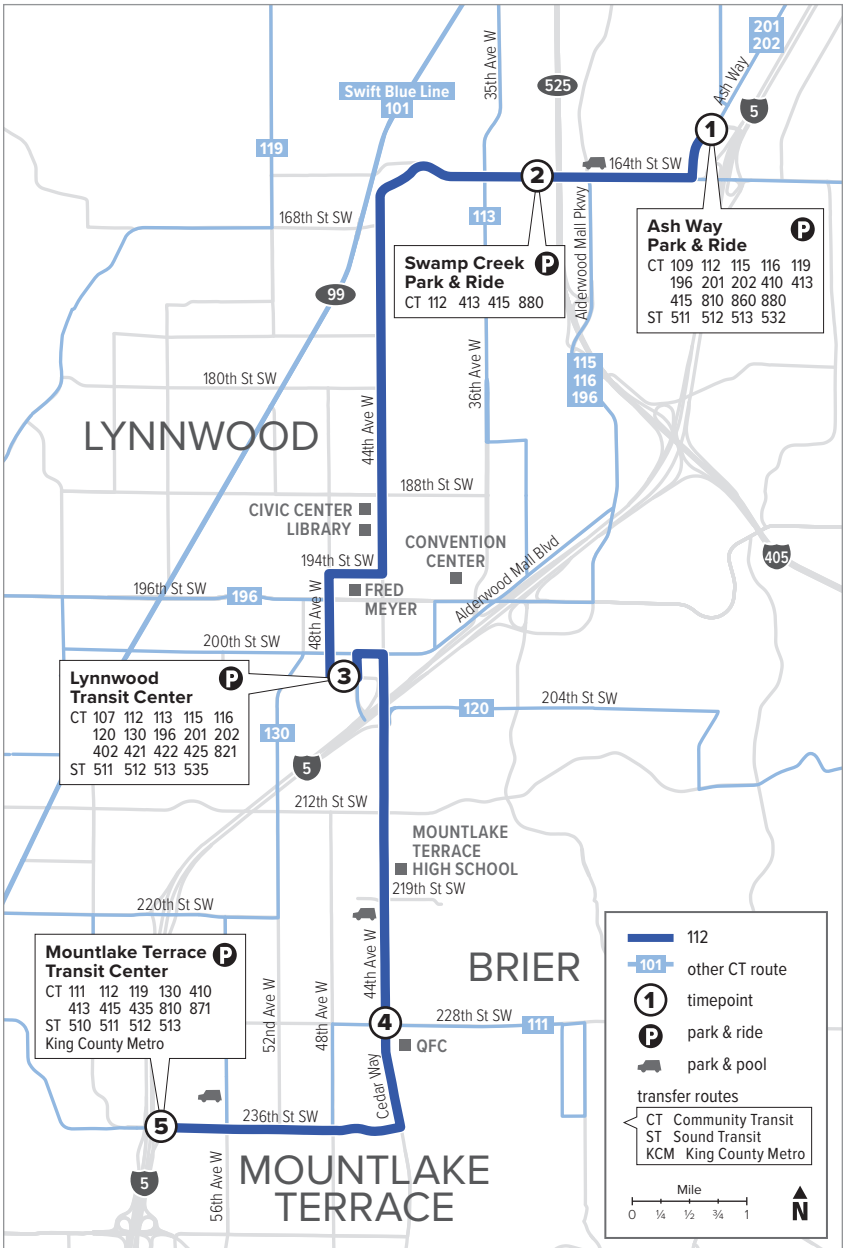

Route 112

Mountlake Terrace – Ash Way Park & Ride

❄ When snow/ice impact bus service, see page 216 for snow route maps.

Route 112

Weekdays

To Mountlake Terrace

Ash Way Park & Ride Bay 3	Swamp Creek Park & Ride Bay 1	Lynnwood Transit Center Bay B5	44th Ave W & 228th St SW	Mountlake Terrace Transit Center
1	2	3	4	5
5:54	5:56	6:07	6:13	6:20
6:52	6:54	7:06	7:12	7:25
7:52	7:54	8:06	8:12	8:23
8:56	8:58	9:10	9:16	9:27
9:57	9:59	10:11	10:17	10:28
10:55	10:57	11:10	11:16	11:28
11:55	11:57	12:10	12:16	12:27
12:53	12:55	1:09	1:15	1:27
1:55	1:57	2:11	2:17	2:29
2:39	2:41	2:55	3:01	3:13
3:44	3:46	4:00	4:07	4:21
4:13	4:15	4:29	4:36	4:50
4:43	4:45	5:00	5:07	5:21
5:56	5:58	6:13	6:20	6:33
6:57	6:59	7:13	7:20	7:31
7:57	7:59	8:13	8:19	8:30
8:57	8:59	9:13	9:19	9:28

Weekdays

To Ash Way Park & Ride

Mountlake Terrace Transit Center Bay 1	44th Ave W & 228th St SW	Lynnwood Transit Center Bay C5	Swamp Creek Park & Ride Bay 2	Ash Way Park & Ride
5	4	3	2	1
6:01	6:06	6:13	6:23	6:32
7:02	7:07	7:16	7:28	7:38
8:01	8:06	8:14	8:26	8:35
9:01	9:06	9:14	9:26	9:35
10:01	10:06	10:14	10:26	10:35
11:01	11:06	11:14	11:26	11:35
12:01	12:06	12:14	12:27	12:37
1:01	1:06	1:14	1:27	1:37
2:02	2:07	2:15	2:28	2:40
3:01	3:06	3:15	3:28	3:41
3:29	3:34	3:45	3:58	4:11
3:59	4:04	4:15	4:28	4:41
4:29	4:34	4:45	4:58	5:11
5:01	5:06	5:17	5:30	5:43
6:01	6:06	6:16	6:29	6:41
6:32	6:36	6:45	6:58	7:08
7:30	7:34	7:43	7:56	8:06
8:31	8:35	8:43	8:54	9:04
9:31	9:35	9:43	9:54	10:04