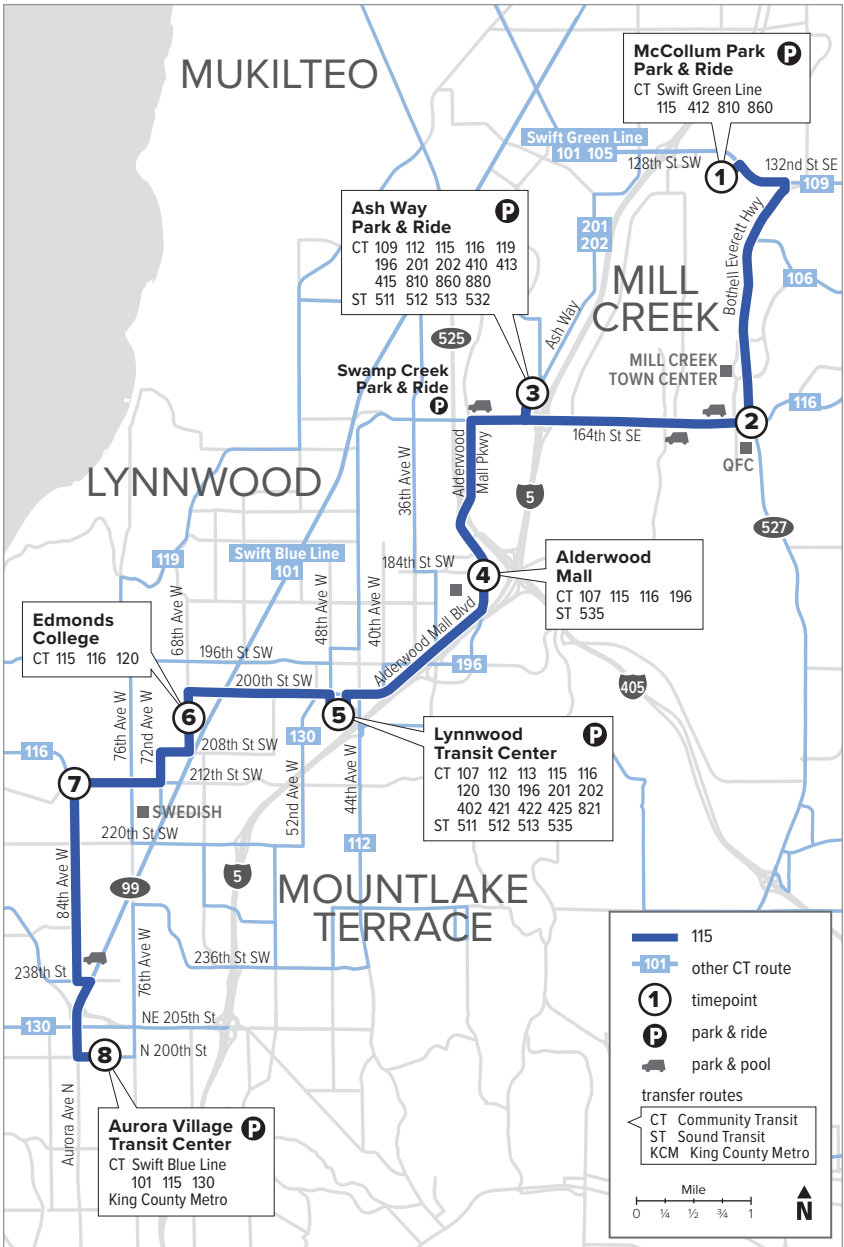

Route 115

McCullum Park Park & Ride – Aurora Village

❄ When snow/ice impact bus service, see page 216 for snow route maps.

Route 115

Weekdays

To Aurora Village Transit Center

McCullum Park Park & Ride Bay 1	Hwy 527 & 164th St SE	Ash Way Park & Ride Bay 3	Alderwood Mall Pkwy & 184th St SW	Lynnwood Transit Center Bay C2	Edmonds College Bay 2	212th St SW & 84th Ave W	Aurora Village Transit Center
①	②	③	④	⑤	⑥	⑦	⑧
5:22	5:28	5:36	5:43	5:54	6:00	6:07	6:20
5:52	5:58	6:06	6:13	6:24	6:30	6:37	6:52
6:19	6:26	6:35	6:42	6:55	7:01	7:08	7:23
6:49	6:56	7:05	7:13	7:27	7:33	7:40	7:55
7:22	7:29	7:38	7:46	8:00	8:06	8:13	8:28
7:52	7:59	8:08	8:16	8:30	8:36	8:43	8:58
8:22	8:29	8:38	8:46	9:00	9:06	9:13	9:28
8:52	8:59	9:08	9:16	9:30	9:36	9:43	9:58
9:22	9:29	9:38	9:46	10:00	10:06	10:13	10:28
9:52	9:59	10:08	10:16	10:30	10:36	10:43	10:58
10:22	10:29	10:38	10:46	11:00	11:06	11:13	11:28
10:52	10:59	11:08	11:16	11:30	11:37	11:44	11:59
11:22	11:29	11:38	11:46	12:00	12:07	12:14	12:30
11:52	11:59	12:08	12:16	12:30	12:37	12:44	1:00
12:21	12:28	12:37	12:45	1:00	1:07	1:14	1:30
12:51	12:58	1:07	1:15	1:30	1:37	1:44	2:00
1:21	1:28	1:37	1:45	2:00	2:07	2:14	2:30
1:49	1:57	2:07	2:15	2:30	2:37	2:44	3:00
2:17	2:25	2:36	2:45	3:01	3:08	3:15	3:31
2:46	2:54	3:05	3:14	3:30	3:37	3:44	4:00
3:16	3:24	3:35	3:44	4:00	4:07	4:14	4:30
3:46	3:54	4:05	4:14	4:30	4:37	4:44	5:00
4:16	4:24	4:35	4:44	5:00	5:07	5:14	5:30
4:44	4:52	5:03	5:14	5:30	5:37	5:43	5:59
5:14	5:22	5:33	5:44	6:00	6:07	6:13	6:27
5:44	5:52	6:03	6:14	6:30	6:37	6:43	6:57
6:21	6:29	6:39	6:47	7:00	7:07	7:13	7:27
6:52	7:00	7:09	7:17	7:30	7:37	7:43	7:57
8:11	8:18	8:26	8:33	8:45	8:52	8:58	9:10
9:12	9:18	9:26	9:33	9:45	9:52	9:58	10:10
10:15	10:21	10:28	10:34	10:45	10:52	10:57	11:09