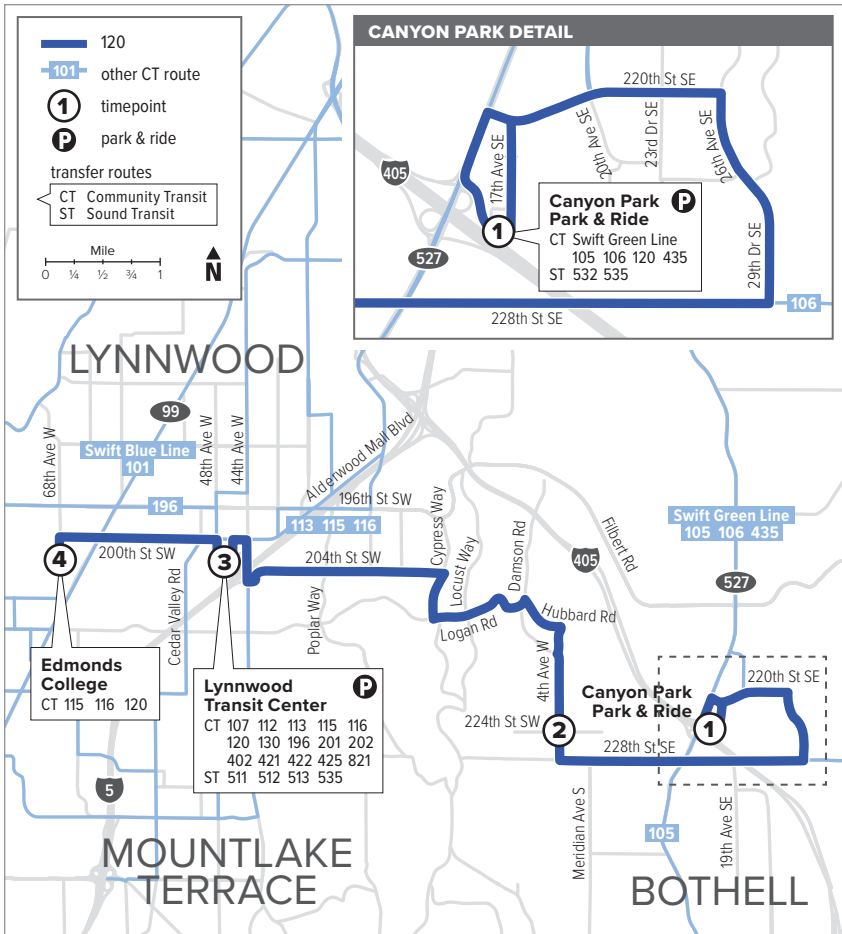

# Route 120

## Canyon Park – Edmonds College

❄ When snow/ice impact bus service, see page 216 for snow route maps.

# Route 120

Weekdays

To Edmonds College

Canyon Park Park & Ride Bay 1	4th Ave W & 224th St SW	Lynnwood Transit Center Bay C1	Edmonds College
<b>1</b>	<b>2</b>	<b>3</b>	<b>4</b>
5:15	5:24	5:42	5:50
6:16	6:26	6:45	6:55
7:16	7:26	7:45	7:55
7:46	7:56	8:15	8:25
8:16	8:26	8:45	8:55
9:18	9:28	9:45	9:55
10:18	10:28	10:45	10:55
11:18	11:28	11:45	11:55
<b>12:18</b>	<b>12:28</b>	<b>12:45</b>	<b>12:55</b>
<b>1:18</b>	<b>1:28</b>	<b>1:46</b>	<b>1:56</b>
<b>2:17</b>	<b>2:28</b>	<b>2:47</b>	<b>2:58</b>
<b>3:16</b>	<b>3:27</b>	<b>3:46</b>	<b>3:57</b>
<b>4:11</b>	<b>4:22</b>	<b>4:44</b>	<b>4:55</b>
<b>4:40</b>	<b>4:53</b>	<b>5:18</b>	<b>5:29</b>
<b>5:08</b>	<b>5:21</b>	<b>5:46</b>	<b>5:57</b>
<b>5:44</b>	<b>5:57</b>	<b>6:16</b>	<b>6:25</b>
<b>6:20</b>	<b>6:31</b>	<b>6:49</b>	<b>6:58</b>
<b>7:20</b>	<b>7:31</b>	<b>7:49</b>	<b>7:58</b>
<b>8:21</b>	<b>8:31</b>	<b>8:49</b>	<b>8:58</b>
<b>9:21</b>	<b>9:31</b>	<b>9:49</b>	<b>9:58</b>