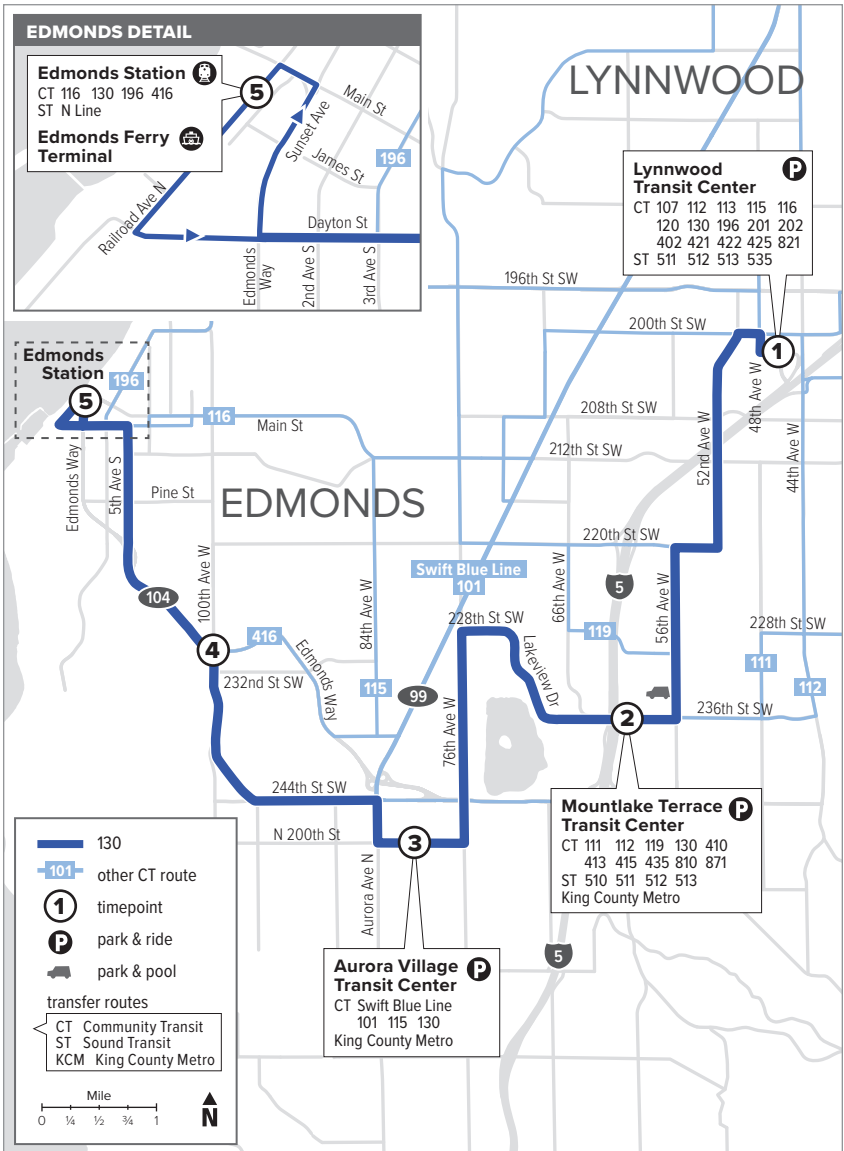

Route 130

Edmonds – Lynnwood

❄️ When snow/ice impact bus service, see page 216 for snow route maps.

Route 130

Weekdays

To Edmonds

Lynnwood Transit Center Bay C4	Mountlake Terrace Transit Center Bay 3	Aurora Village Transit Center Bay 5	100th Ave W & Edmonds Way	Edmonds Station
1	2	3	4	5
5:24	5:33	5:42	5:49	6:00
6:24	6:33	6:42	6:49	7:02
6:52	7:02	7:11	7:18	7:31
7:35	7:45	7:54	8:02	8:15
8:10	8:20	8:29	8:37	8:50
8:40	8:50	8:59	9:07	9:20
9:40	9:50	9:59	10:07	10:20
10:40	10:50	10:59	11:07	11:20
11:40	11:50	12:00	12:08	12:21
12:40	12:50	1:00	1:09	1:22
1:40	1:50	2:00	2:09	2:23
2:34	2:44	2:54	3:03	3:17
3:34	3:44	3:55	4:05	4:18
4:04	4:14	4:25	4:35	4:48
4:33	4:43	4:54	5:04	5:16
5:04	5:14	5:25	5:35	5:47
5:33	5:43	5:54	6:03	6:15
6:10	6:20	6:30	6:38	6:50
7:15	7:24	7:33	7:41	7:52
8:15	8:24	8:33	8:40	8:51
9:15	9:24	9:33	9:40	9:51

Bold - PM trip

Route 130

Weekdays

To Lynnwood Transit Center

Edmonds Station Bay 4	100th Ave W & Edmonds Way	Aurora Village Transit Center Bay 5	Mountlake Terrace Transit Center Bay 4	Lynnwood Transit Center
5	4	3	2	1
5:21	5:27	5:34	5:42	5:56
6:21	6:27	6:35	6:43	6:57
6:48	6:54	7:02	7:10	7:24
7:18	7:24	7:32	7:40	7:54
7:48	7:54	8:03	8:11	8:26
8:18	8:24	8:33	8:41	8:56
8:48	8:54	9:03	9:11	9:26
9:18	9:24	9:33	9:41	9:56
9:48	9:54	10:03	10:11	10:26
10:47	10:54	11:03	11:11	11:26
11:44	11:51	12:02	12:11	12:26
12:44	12:51	1:02	1:11	1:26
1:44	1:51	2:02	2:11	2:27
2:43	2:51	3:02	3:11	3:27
3:13	3:21	3:32	3:41	3:57
3:43	3:51	4:02	4:11	4:27
4:13	4:21	4:32	4:41	4:57
4:43	4:51	5:02	5:11	5:27
5:13	5:21	5:32	5:41	5:57
5:43	5:51	6:01	6:09	6:24
6:15	6:23	6:31	6:39	6:53
7:34	7:41	7:48	7:56	8:10
8:34	8:40	8:47	8:55	9:09