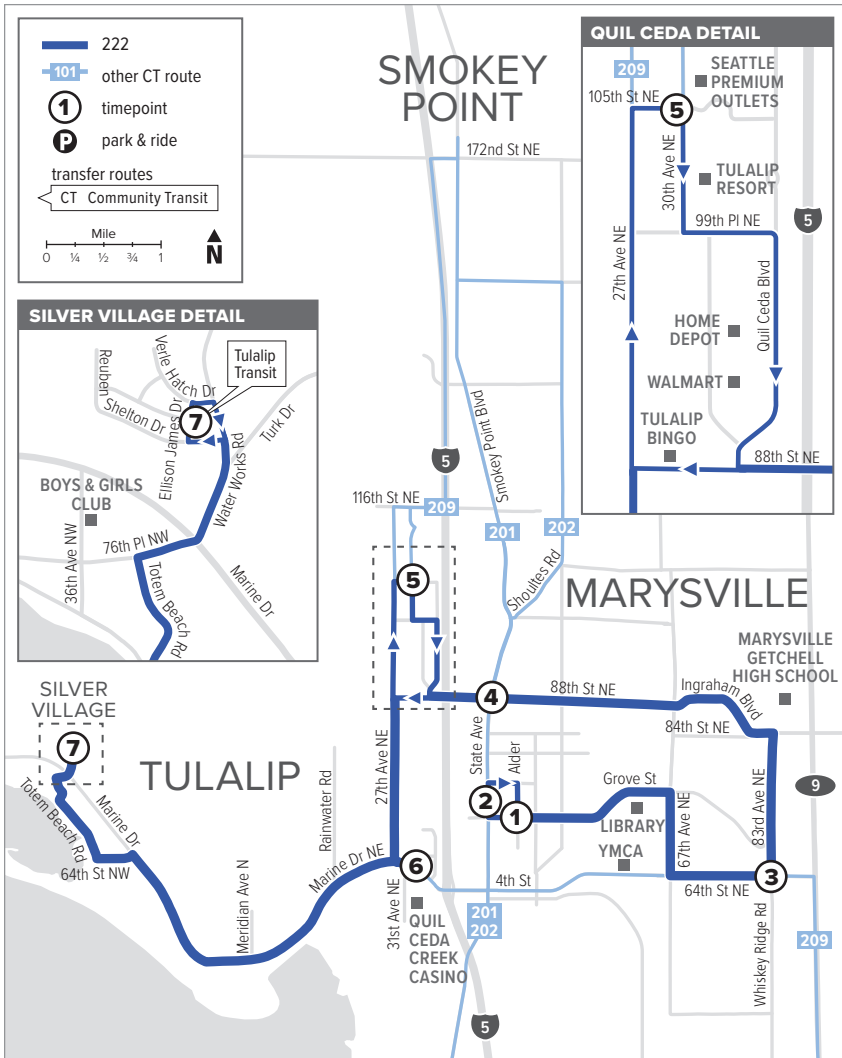

Route 222

Marysville – Tulalip

❄️ When snow/ice impact bus service, see page 216 for snow route maps.

Route 222

Weekdays

To Tulalip

Grove St & Alder Ave	State Ave & Grove St	64th St NE & 83rd Ave NE	State Ave & 88th St NE	105th St NE & 30th Ave NE	Marine Dr NE & 31st Ave NE	Silver Village
1	2	3	4	5	6	7
6:19	6:20	6:28	6:40	6:46	6:56	7:16
7:20	7:21	7:29	7:41	7:47	7:57	8:17
8:19	8:20	8:28	8:40	8:46	8:56	9:16
9:21	9:22	9:30	9:42	9:49	9:59	10:19
10:19	10:20	10:28	10:40	10:47	10:57	11:17
11:29	11:30	11:38	11:51	11:58	12:08	12:28
12:29	12:30	12:38	12:52	12:59	1:09	1:32
1:23	1:24	1:32	1:46	1:53	2:03	2:26
2:25	2:26	2:35	2:49	2:55	3:05	3:28
3:20	3:21	3:30	3:44	3:50	4:00	4:23
4:20	4:21	4:30	4:44	4:50	5:00	5:23
5:22	5:23	5:32	5:45	5:51	6:01	6:22
6:28	6:29	6:38	6:49	6:55	7:05	7:26
7:26	7:27	7:36	7:46	7:52	8:02	8:23

Weekdays

To Marysville

Silver Village	Marine Dr NE & 31st Ave NE	105th St NE & 30th Ave NE	State Ave & 88th St NE	64th St NE & 83rd Ave NE	Grove St & Alder Ave	State Ave & Grove St
7	6	5	4	3	1	2
5:30	5:42	5:48	5:56	6:05	6:13 E	6:18
6:32	6:44	6:50	6:59	7:08	7:16 E	7:21
7:33	7:45	7:51	8:00	8:09	8:17 E	8:23
8:33	8:45	8:51	9:00	9:09	9:17 E	9:22
9:33	9:45	9:51	10:00	10:10	10:18 E	10:23
10:37	10:49	10:55	11:05	11:15	11:23 E	11:31
11:40	11:52	11:58	12:08	12:18	12:26 E	12:33
12:40	12:52	12:58	1:08	1:18	1:26 E	1:33
1:50	2:02	2:08	2:18	2:28	2:36 E	2:43
2:43	2:55	3:01	3:13	3:23	3:31 E	3:38
3:43	3:55	4:01	4:13	4:23	4:31 E	4:38
4:43	4:55	5:01	5:12	5:22	5:30 E	5:37
5:38	5:50	5:56	6:07	6:17	6:25 E	6:32
6:40	6:52	6:58	7:06	7:16	7:24 E	7:31
7:37	7:49	7:55	8:03	8:12	8:18 E	8:25