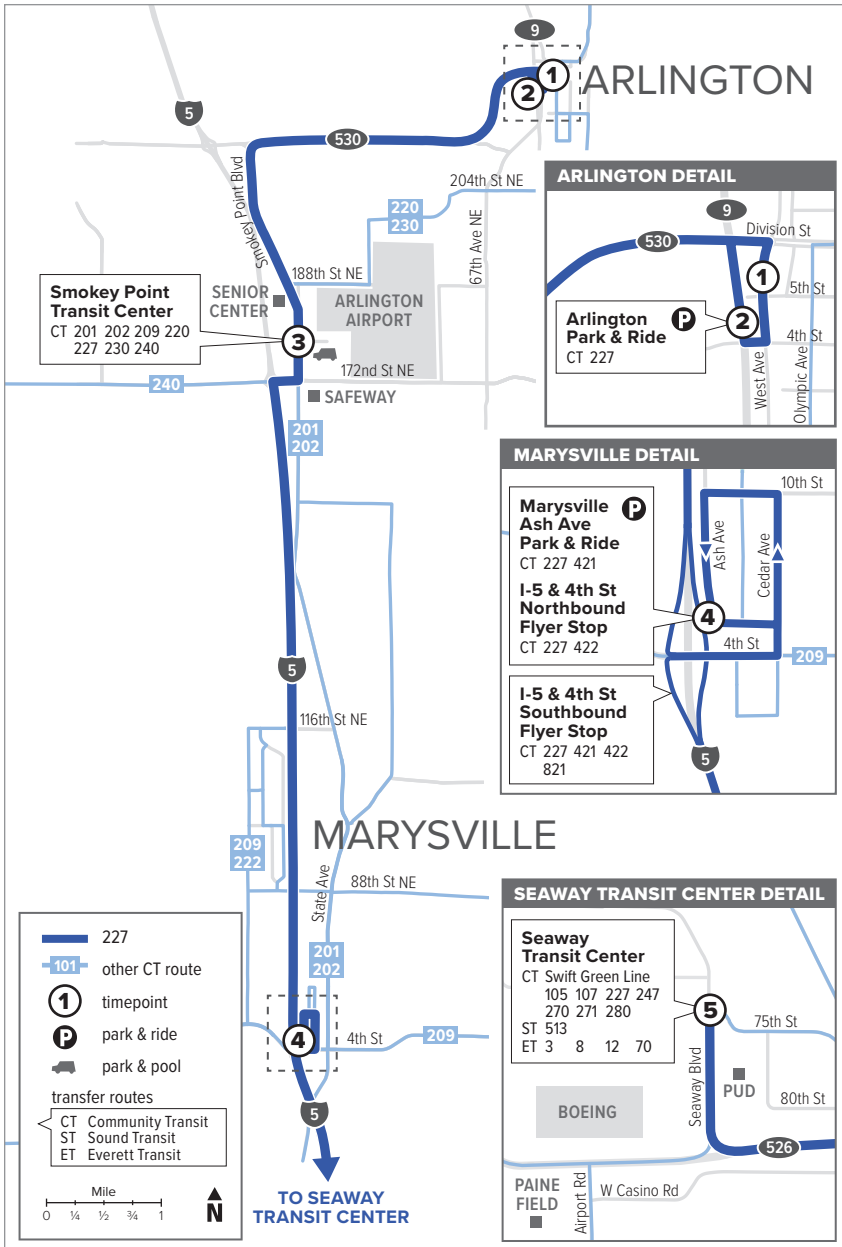

Route 227

Arlington – Seaway Transit Center

❄ When snow/ice impact bus service, see page 216 for snow route maps.

Route 227

Weekdays

To Seaway Transit Center

Arlington Park & Ride	Smokey Point Community Church	Marysville Ash Ave Park & Ride	Seaway Transit Center
2	3	4	5
4:08 4:51	4:18 5:01	4:31 5:14	4:55 E 5:38 E

Weekdays

To Arlington

Seaway Transit Center Bay 2	I-5 & 4th St Flyer Stop	Smokey Point Community Church	Arlington Park & Ride	West Ave & W 5th St
5	4	3	2	1
2:55 3:55	3:25 E 4:27 E	3:39 E 4:41 E	3:47 E 4:49 E	3:48 E 4:50 E

E - Estimated time: Bus may leave earlier than shown

Bold - PM trip