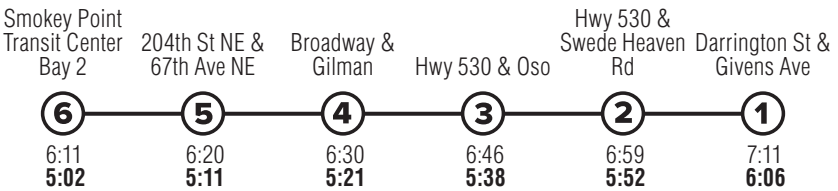

Route 230

Darrington – Smokey Point

❄️ When snow/ice impact bus service, see page 216 for snow route maps.

Route 230

Weekdays

To Smokey Point

Weekdays

To Darrington

Bold - PM trip