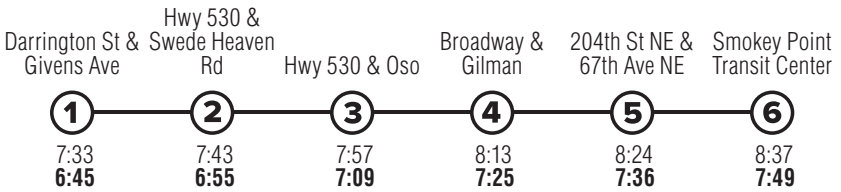

Route 230

Darrington – Smokey Point

❄️ When snow/ice impact bus service, see page 216 for snow route maps.

Route 230

Weekdays

To Smokey Point

Weekdays

To Darrington

Bold - PM trip