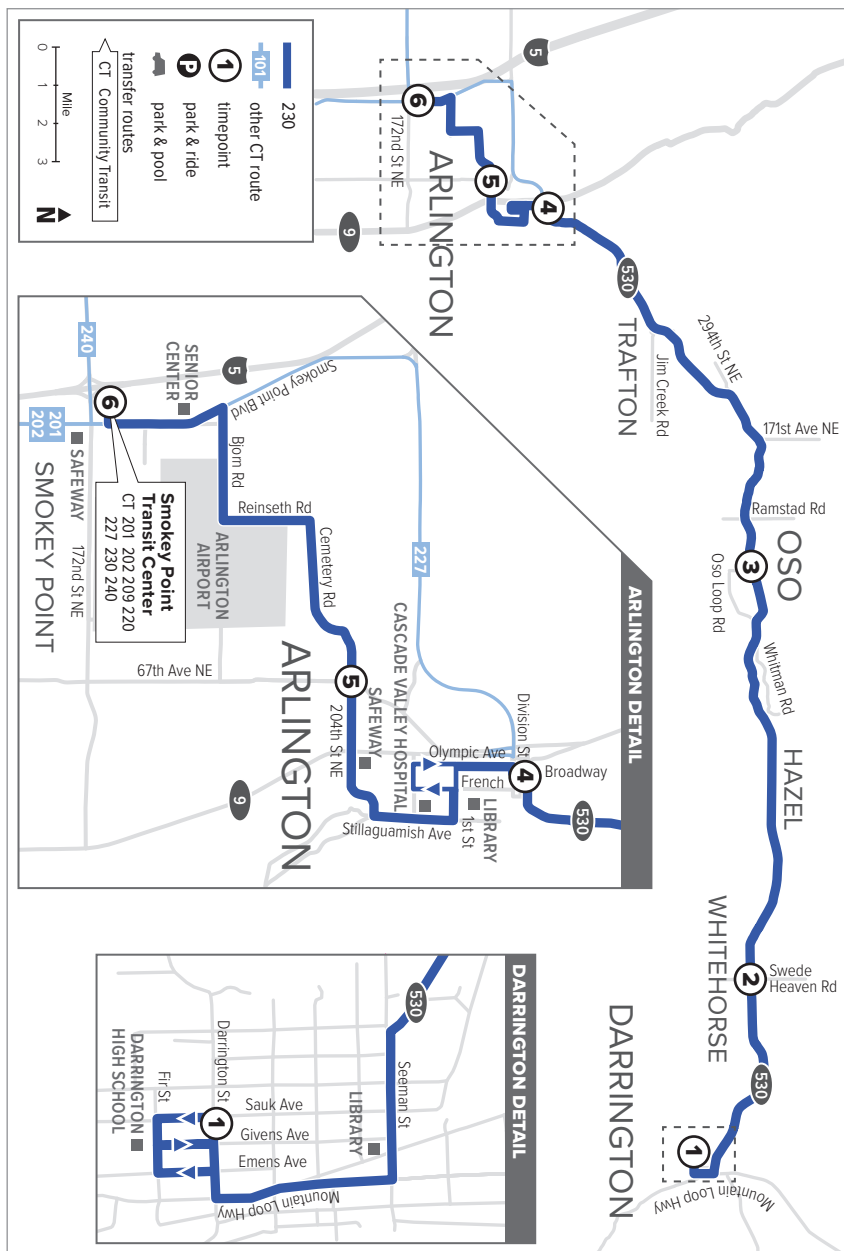

Route 230

Darrington – Smokey Point

❄️ When snow/ice impact bus service, see page 216 for snow route maps.

Route 230

Weekdays

To Smokey Point

Weekdays

To Darrington

Bold - PM trip