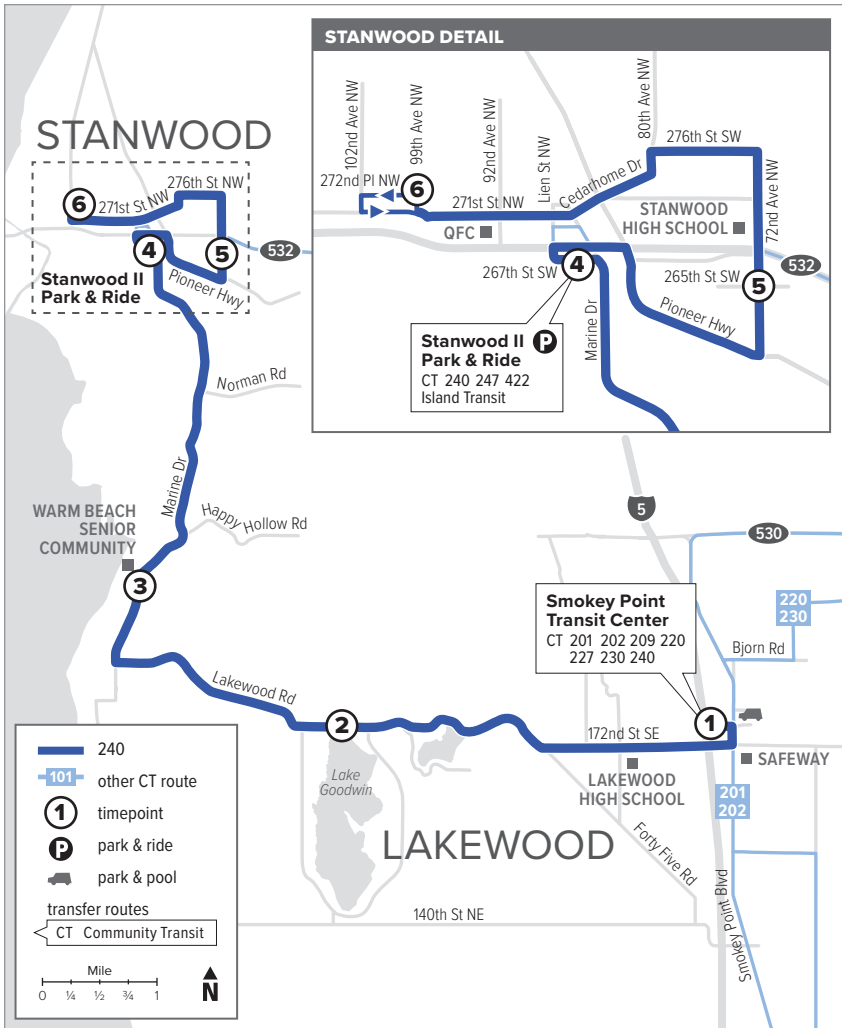

Route 240

Stanwood – Smokey Point

❄️ When snow/ice impact bus service, see page 216 for snow route maps.

Route 240

Weekdays

To Stanwood

Smokey Point Transit Center Bay 2	Lake Goodwin Resort	Warm Beach	Stanwood II Park & Ride	72nd Ave NW & 272nd PI NW & 265th St NW	99th Ave NW
1	2	3	4	5	6
6:26	6:38	6:45	6:53	6:57	7:10
7:20	7:32	7:40	7:47	7:52	8:05
8:23	8:35	8:43	8:50	8:55	9:08
9:23	9:35	9:43	9:50	9:55	10:08
10:20	10:32	10:40	10:47	10:52	11:05
11:17	11:29	11:37	11:44	11:49	12:03
12:17	12:29	12:37	12:44	12:49	1:05
1:17	1:29	1:37	1:45	1:50	2:06
2:17	2:30	2:38	2:46	2:51	3:07
3:17	3:30	3:38	3:46	3:51	4:06
4:26	4:39	4:47	4:55	5:00	5:14
5:28	5:41	5:49	5:57	6:02	6:16
6:30	6:43	6:51	6:59	7:04	7:18
7:28	7:41	7:49	7:57	8:02	8:15

Weekdays

To Smokey Point

272nd PI NW & 72nd Ave NW & 99th Ave NW	72nd Ave NW & 265th St NW	Stanwood II Park & Ride	Warm Beach	Lake Goodwin Resort	Smokey Point Transit Center
6	5	4	3	2	1
5:12	5:21	5:25	5:32	5:40	5:57
6:20	6:29	6:33	6:40	6:48	7:06
7:24	7:33	7:37	7:45	7:53	8:12
8:23	8:32	8:36	8:45	8:52	9:11
9:24	9:33	9:38	9:46	9:53	10:12
10:22	10:31	10:36	10:44	10:51	11:10
11:20	11:29	11:34	11:42	11:49	12:08
12:20	12:29	12:34	12:42	12:49	1:08
1:21	1:30	1:35	1:43	1:50	2:10
2:14	2:24	2:30	2:38	2:47	3:06
3:15	3:25	3:31	3:39	3:48	4:08
4:25	4:35	4:40	4:47	4:55	5:13
5:23	5:33	5:38	5:45	5:52	6:10
6:28	6:38	6:42	6:49	6:56	7:15
7:27	7:36	7:39	7:47	7:54	8:11

Bold - PM trip

Route 240

Saturday

To Stanwood

Smokey Point Transit Center Bay 2	Lake Goodwin Resort	Warm Beach	Stanwood II Park & Ride	72nd Ave NW & 272nd PI NW & 265th St NW	99th Ave NW
1	2	3	4	5	6
7:45	7:57	8:03	8:11	8:16	8:29
8:45	8:57	9:04	9:11	9:15	9:28
9:45	9:57	10:05	10:12	10:16	10:29
10:50	11:02	11:10	11:17	11:21	11:35
11:51	12:03	12:11	12:18	12:22	12:36
12:52	1:04	1:12	1:20	1:24	1:38
1:52	2:04	2:11	2:20	2:24	2:38
2:52	3:04	3:11	3:20	3:24	3:40
3:52	4:04	4:11	4:20	4:24	4:37
4:53	5:05	5:13	5:22	5:26	5:38
5:50	6:02	6:10	6:19	6:23	6:35
6:48	7:00	7:08	7:17	7:21	7:33