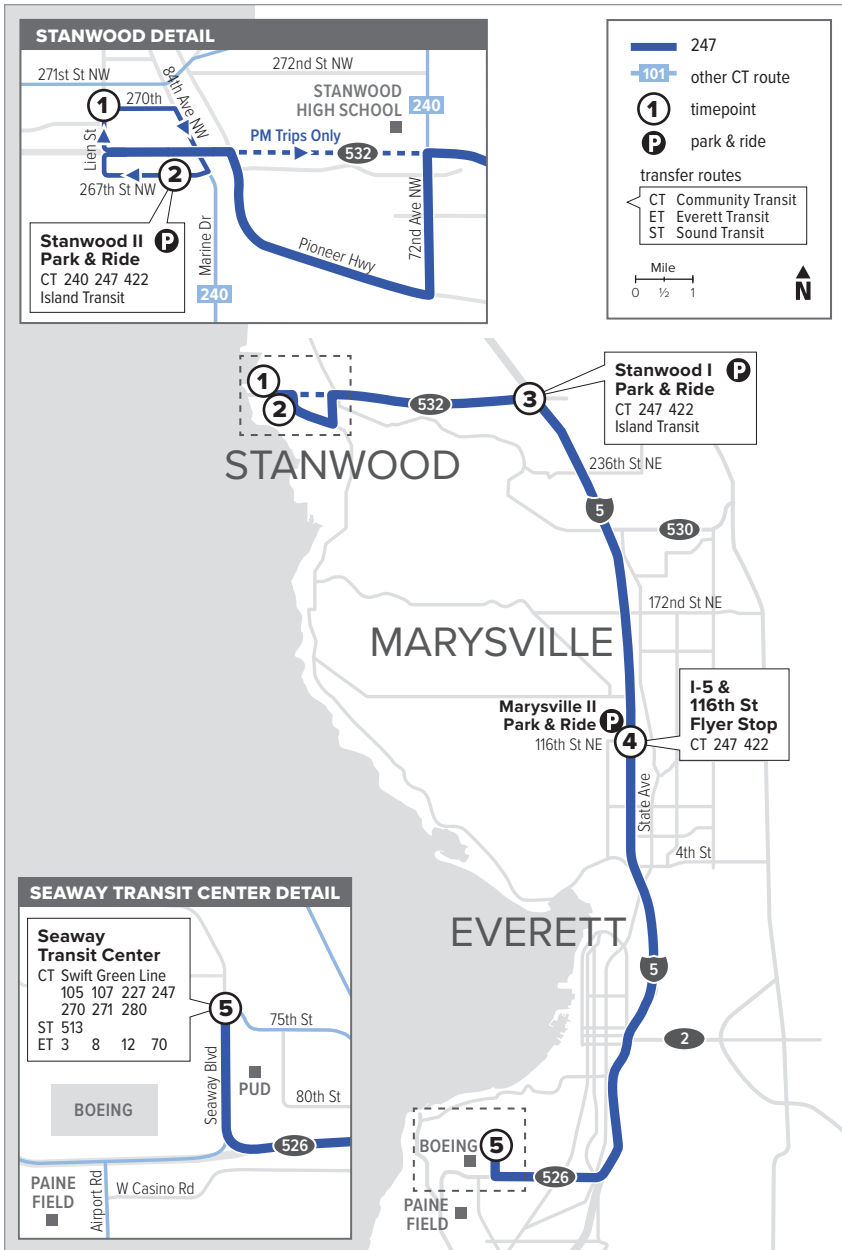

# Route 247

## Stanwood – Seaway Transit Center

❄ When snow/ice impact bus service, see page 216 for snow route maps.

## To Seaway Transit Center

88th Ave NW & 270th St NW	Stanwood II Park & Ride	Stanwood I Park & Ride	I-5 & 116th St NE Flyer Stop	Seaway Transit Center
<b>1</b>	<b>2</b>	<b>3</b>	<b>4</b>	<b>5</b>
4:07 4:49	4:08 4:50	4:18 5:00	4:30 5:12	4:54 E 5:37 E