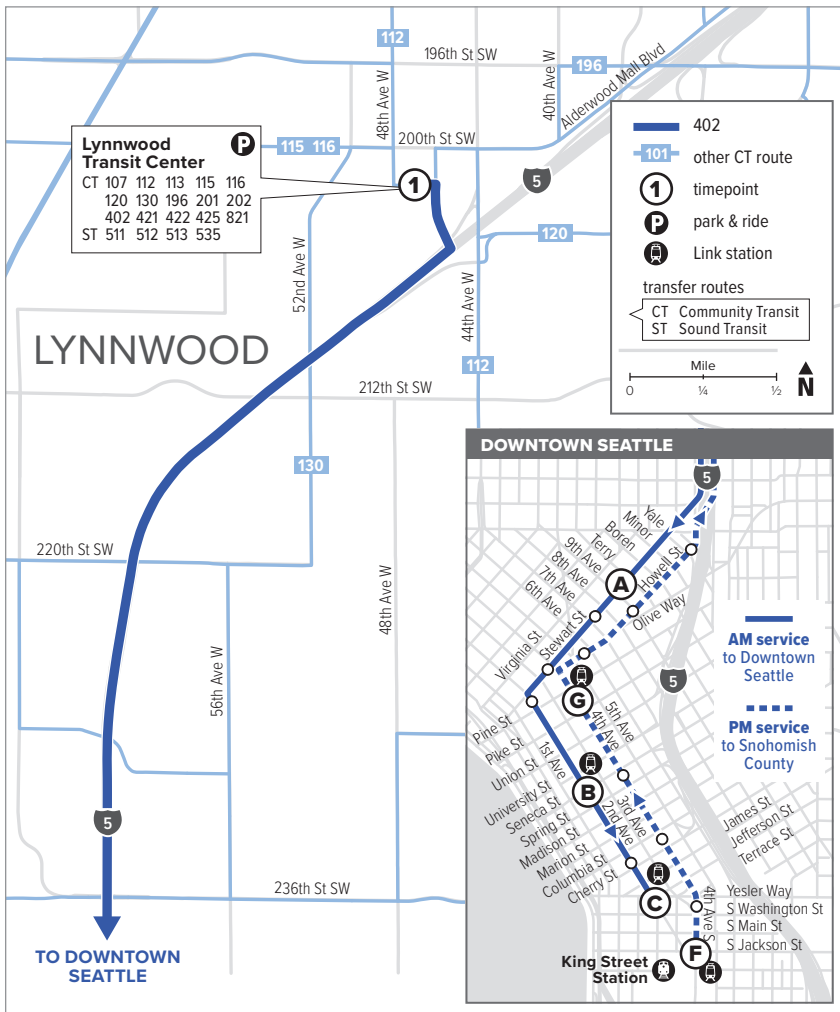

# Route 402

## Lynnwood Transit Center – Downtown Seattle

When snow/ice impact bus service, see page 216 for snow route maps.

## Weekdays To Downtown Seattle

Lynnwood Transit Center Bay D5	Stewart St & 9th Ave	2nd Ave & Seneca St	2nd Ave Ext S & Yesler Way
<b>1</b>	<b>A</b>	<b>B</b>	<b>C</b>
5:16	5:37 E	5:45 E	5:49 E
5:40	6:01 E	6:09 E	6:13 E
6:00	6:25 E	6:33 E	6:37 E
6:15	6:40 E	6:48 E	6:52 E
6:25	6:50 E	6:59 E	7:04 E
6:36	7:02 E	7:11 E	7:16 E
6:47	7:13 E	7:22 E	7:27 E
6:55	7:21 E	7:30 E	7:39 E
7:02	7:28 E	7:38 E	7:47 E
7:18	7:44 E	7:54 E	8:03 E
7:35	8:01 E	8:11 E	8:20 E
8:06	8:32 E	8:42 E	8:51 E
8:27	8:50 E	9:00 E	9:09 E