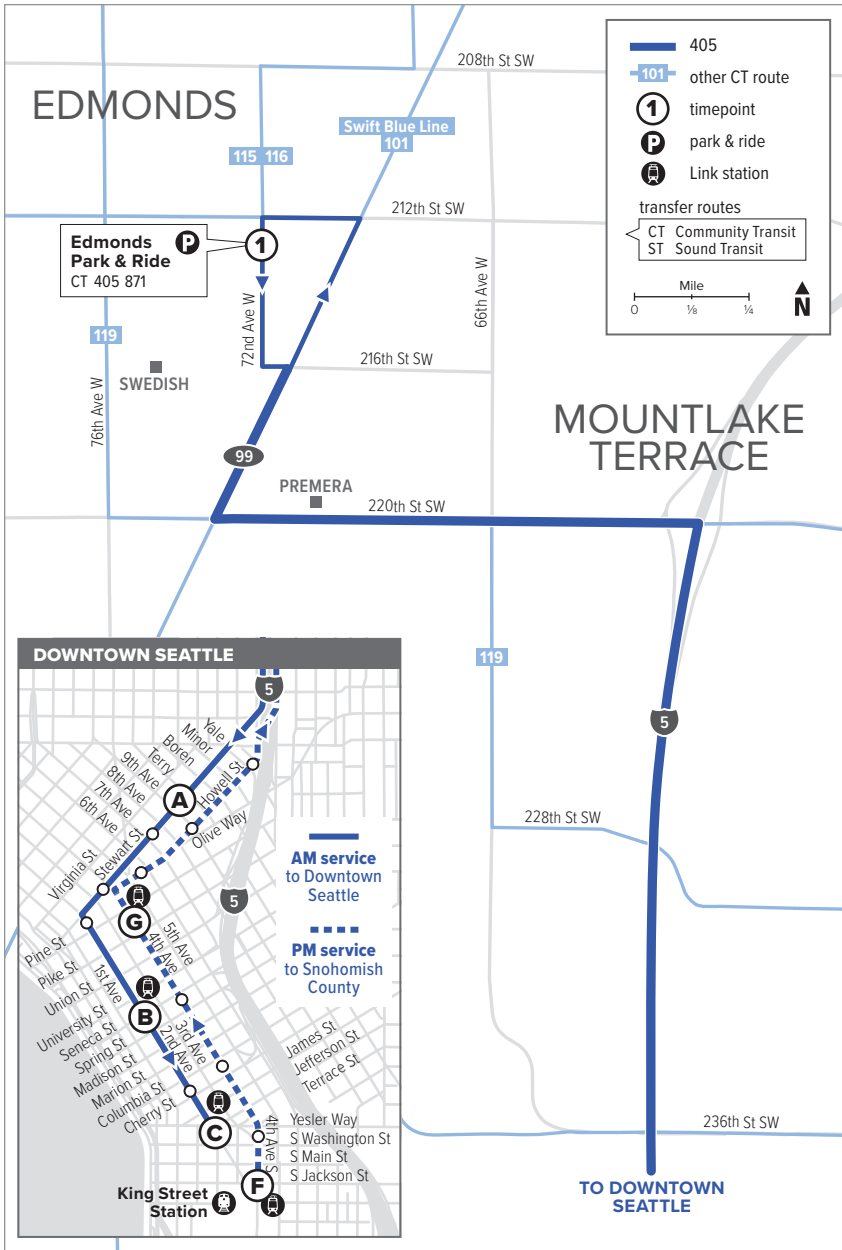

# Route 405

## Edmonds Park & Ride – Downtown Seattle

❄ When snow/ice impact bus service, see page 216 for snow route maps.

## Weekdays To Downtown Seattle

Edmonds Park & Ride	Stewart St & 9th Ave	2nd Ave & Seneca St	2nd Ave Ext S & Yesler Way
<b>1</b>	<b>A</b>	<b>B</b>	<b>C</b>
5:52	6:17 E	6:25 E	6:30 E
6:27	6:55 E	7:03 E	7:10 E
7:10	7:40 E	7:49 E	7:56 E
7:45	8:16 E	8:25 E	8:34 E