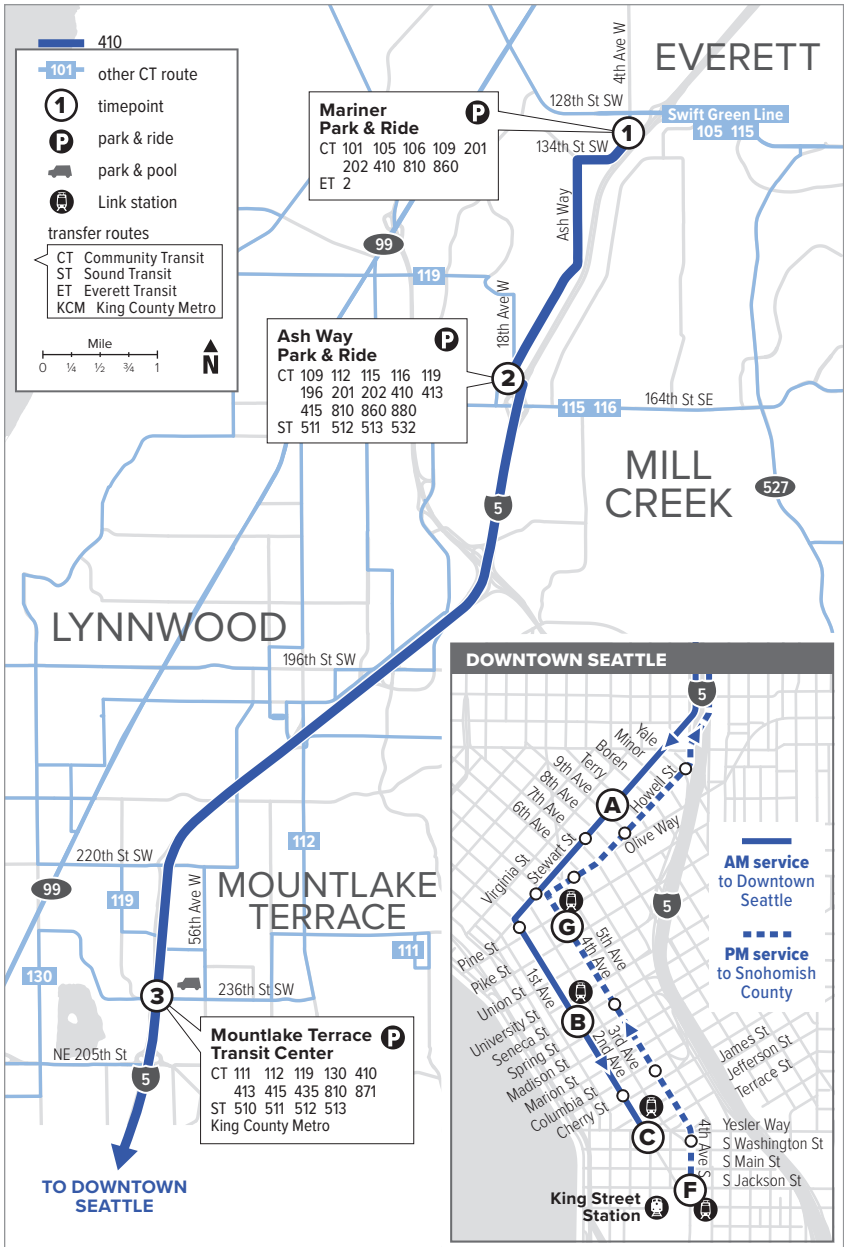

Route 410

Mariner Park & Ride – Downtown Seattle

❄ When snow/ice impact bus service, see page 216 for snow route maps.

Route 410

Weekdays

To Downtown Seattle

Mariner Park & Ride Bay 3	Mountlake Terrace Freeway Station Bay 6	Stewart St & 9th Ave	2nd Ave & Seneca St	2nd Ave Ext S & Yesler Way
1	3	A	B	C
5:15	5:27 E	5:47 E	5:55 E	6:00 E
5:45	5:57 E	6:18 E	6:26 E	6:31 E
6:15	6:27 E	6:52 E	7:03 E	7:08 E
6:45	6:57 E	7:25 E	7:36 E	7:44 E
7:05	7:17 E	7:45 E	7:56 E	8:04 E
7:35	7:47 E	8:15 E	8:26 E	8:35 E
8:00	8:12 E	8:40 E	8:49 E	8:58 E

Weekdays

To Mariner Park & Ride

4th Ave S & S Jackson St	4th Ave & Pine St	Mountlake Terrace Freeway Station Bay 7	Ash Way Park & Ride Bay 4	Mariner Park & Ride
F	G	3	2	1
3:05	3:10	3:40 E	3:56 E	4:04 E
3:39	3:44	4:14 E	4:34 E	4:43 E
4:04	4:09	4:39 E	4:59 E	5:08 E
4:26	4:31	5:01 E	5:21 E	5:30 E
4:46	4:52	5:21 E	5:41 E	5:50 E
5:05	5:11	5:40 E	6:00 E	6:08 E
5:37	5:43	6:12 E	6:27 E	6:34 E

This route may not operate on holidays. See page 2.

E - Estimated time: Bus may leave earlier than shown

Bold - PM trip