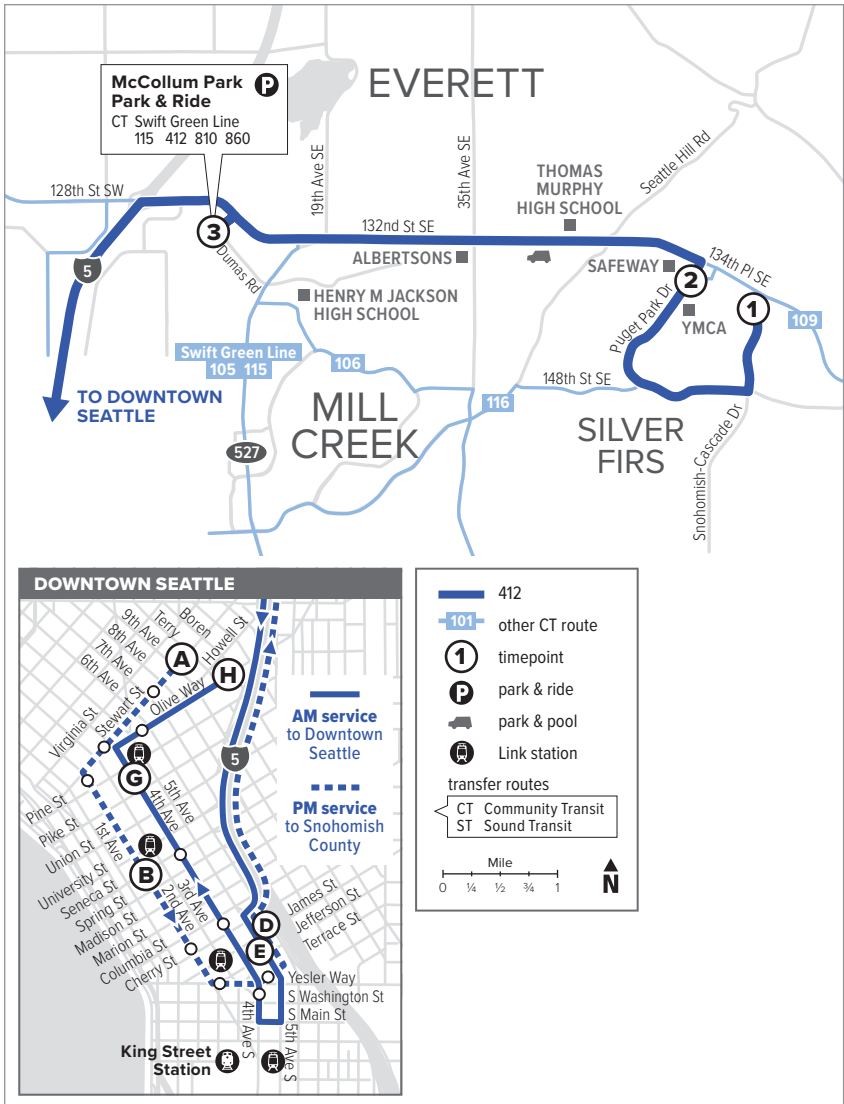

Route 412

Silver Firs – Downtown Seattle

❄️ When snow/ice impact bus service, see page 216 for snow route maps.

Route 412

Weekdays

To Downtown Seattle

Snohomish-Cascade Dr SE & 138th PI SE	Puget Park Dr & 137th PI SE	McCullum Park Park & Ride Bay 2	5th Ave & Jefferson St	4th Ave & Pine St	Olive Way & Boren Ave
1	2	3	E	G	H
5:07	5:12	5:25	5:58 E	6:06 E	6:12 E
5:41	5:46	5:59	6:38 E	6:49 E	6:56 E
5:55	6:00	6:13	6:52 E	7:03 E	7:10 E
6:08	6:13	6:26	7:05 E	7:16 E	7:25 E
6:30	6:35	6:48	7:27 E	7:40 E	7:50 E
6:50	6:55	7:08	7:47 E	8:00 E	8:13 E
7:05	7:10	7:23	8:02 E	8:15 E	8:28 E
7:21	7:27	7:41	8:20 E	8:33 E	8:46 E
7:42	7:48	8:02	8:41 E	8:54 E	9:07 E
8:10	8:16	8:30	9:09 E	9:22 E	9:35 E

Weekdays

To Silver Firs

Stewart St & 9th Ave	2nd Ave & Seneca St	5th Ave & James St	McCullum Park Park & Ride Bay 2	Puget Park Dr & 137th PI SE	Snohomish-Cascade Dr SE & 138th PI SE
A	B	D	3	2	1
2:40	2:45	2:51	3:29 E	3:43 E	3:58 E
3:05	3:10	3:17	3:57 E	4:12 E	4:28 E
3:31	3:36	3:43	4:28 E	4:43 E	4:59 E
3:58	4:03	4:10	4:55 E	5:10 E	5:26 E
4:13	4:18	4:25	5:10 E	5:25 E	5:41 E
4:30	4:35	4:42	5:27 E	5:42 E	5:58 E
4:50	4:55	5:02	5:47 E	6:02 E	6:18 E
5:11	5:16	5:23	6:03 E	6:18 E	6:34 E
5:44	5:49	5:56	6:30 E	6:41 E	6:57 E
6:12	6:17	6:23	6:57 E	7:08 E	7:20 E

This route may not operate on holidays. See page 2.

E - Estimated time: Bus may leave earlier than shown

Bold - PM trip