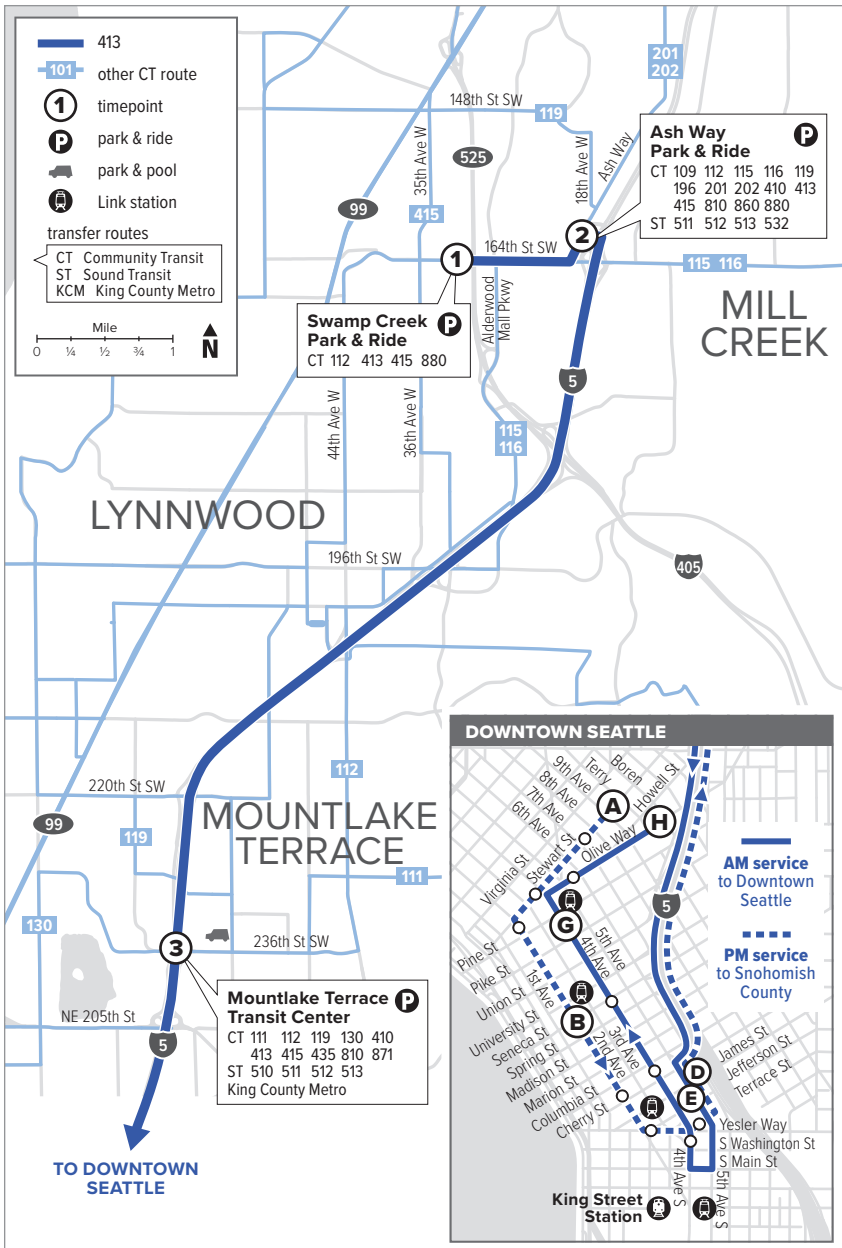

# Route 413

## Swamp Creek Park & Ride – Downtown Seattle

❄ When snow/ice impact bus service, see page 216 for snow route maps.

## To Downtown Seattle

Swamp Creek Park & Ride Bay 2	Ash Way Park & Ride Bay 2	Mountlake Terrace Freeway Station Bay 6	5th Ave & Jefferson St	4th Ave & Pine St	Olive Way & Boren Ave
<b>1</b>	<b>2</b>	<b>3</b>	<b>E</b>	<b>G</b>	<b>H</b>
5:04	5:08	5:15 E	5:37 E	5:45 E	5:53 E
5:30	5:34	5:41 E	6:03 E	6:11 E	6:19 E
5:49	5:54	6:01 E	6:23 E	6:31 E	6:39 E
5:58	6:03	6:10 E	6:34 E	6:42 E	6:50 E
6:07	6:12	6:19 E	6:46 E	6:56 E	7:04 E
6:16	6:21	6:28 E	6:56 E	7:07 E	7:15 E
6:23	6:28	6:36 E	7:04 E	7:16 E	7:24 E
6:32	6:37	6:45 E	7:13 E	7:25 E	7:35 E
6:42	6:47	6:55 E	7:23 E	7:35 E	7:45 E
6:51	6:56	7:04 E	7:32 E	7:44 E	7:54 E
7:01	7:06	7:14 E	7:42 E	7:54 E	8:04 E
7:11	7:16	7:24 E	7:52 E	8:04 E	8:14 E
7:24	7:29	7:37 E	8:05 E	8:17 E	8:27 E
7:42	7:47	7:55 E	8:23 E	8:35 E	8:45 E
8:00	8:04	8:12 E	8:40 E	8:50 E	9:00 E
8:30	8:34	8:42 E	9:08 E	9:18 E	9:24 E
9:00	9:04	9:11 E	9:34 E	9:44 E	9:50 E

If the express lanes are closed, the first downtown Seattle stop will be at 4th & Jackson. 5th & Jefferson will not be served.

This route may not operate on holidays. See page 2.

E - Estimated time: Bus may leave earlier than shown