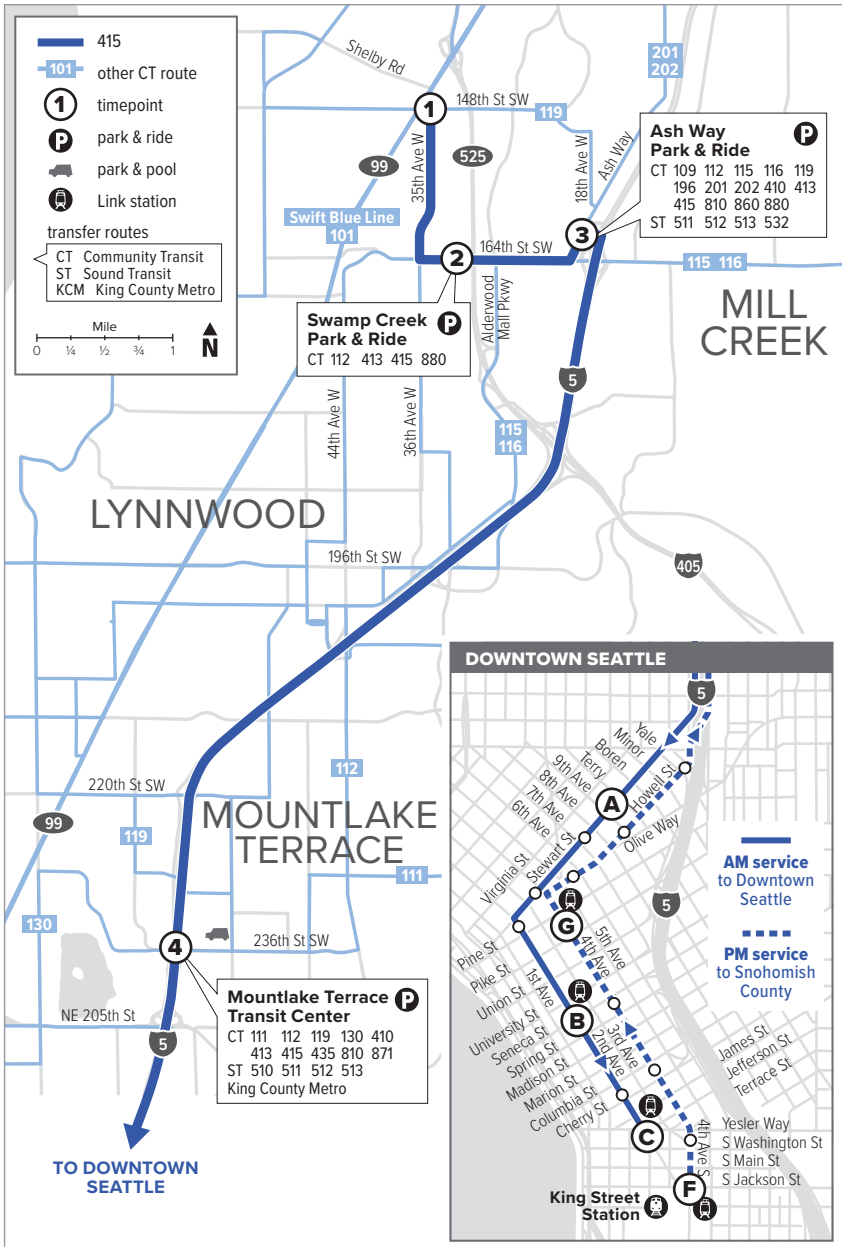

Route 415

North Lynnwood – Downtown Seattle

❄ When snow/ice impact bus service, see page 216 for snow route maps.

Route 415

Weekdays

To Downtown Seattle

35th Ave W & 148th St SW	Swamp Creek Park & Ride Bay 2	Ash Way Park & Ride Bay 2	Mountlake Terrace Freeway Station Bay 6	Stewart St & 9th Ave	2nd Ave & Seneca St	2nd Ave Ext S & Yesler Way
1	2	3	4	A	B	C
5:19	5:22	5:28	5:35 E	5:55 E	6:04 E	6:12 E
5:38	5:41	5:47	5:55 E	6:17 E	6:27 E	6:35 E
6:00	6:03	6:09	6:17 E	6:41 E	6:52 E	7:00 E
6:15	6:18	6:24	6:32 E	7:00 E	7:11 E	7:20 E
6:28	6:31	6:37	6:45 E	7:13 E	7:24 E	7:33 E
6:41	6:44	6:50	6:58 E	7:26 E	7:37 E	7:46 E
6:54	6:57	7:03	7:11 E	7:39 E	7:50 E	7:59 E
7:15	7:18	7:24	7:32 E	8:00 E	8:11 E	8:20 E
7:46	7:49	7:55	8:03 E	8:31 E	8:42 E	8:51 E
8:33	8:36	8:42	8:49 E	9:15 E	9:25 E	9:33 E

Weekdays

To North Lynnwood

4th Ave S & S Jackson St	4th Ave & Pine St	Mountlake Terrace Freeway Station Bay 7	Ash Way Park & Ride Bay 2	Swamp Creek Park & Ride Bay 1	35th Ave W & 148th St SW
F	G	4	3	2	1
2:30	2:35	3:03 E	3:13 E	3:19 E	3:29 E
2:55	3:00	3:30 E	3:41 E	3:47 E	3:57 E
3:15	3:20	3:53 E	4:04 E	4:14 E	4:24 E
3:35	3:40	4:14 E	4:25 E	4:35 E	4:45 E
3:55	4:00	4:34 E	4:45 E	4:55 E	5:05 E
4:09	4:14	4:48 E	4:59 E	5:09 E	5:19 E
4:24	4:29	5:02 E	5:13 E	5:23 E	5:33 E
4:40	4:45	5:18 E	5:29 E	5:39 E	5:49 E
4:52	4:57	5:30 E	5:41 E	5:51 E	6:01 E
5:05	5:10	5:43 E	5:52 E	6:00 E	6:10 E
5:36	5:41	6:09 E	6:18 E	6:26 E	6:35 E

This route may not operate on holidays. See page 2.

E - Estimated time: Bus may leave earlier than shown

Bold - PM trip