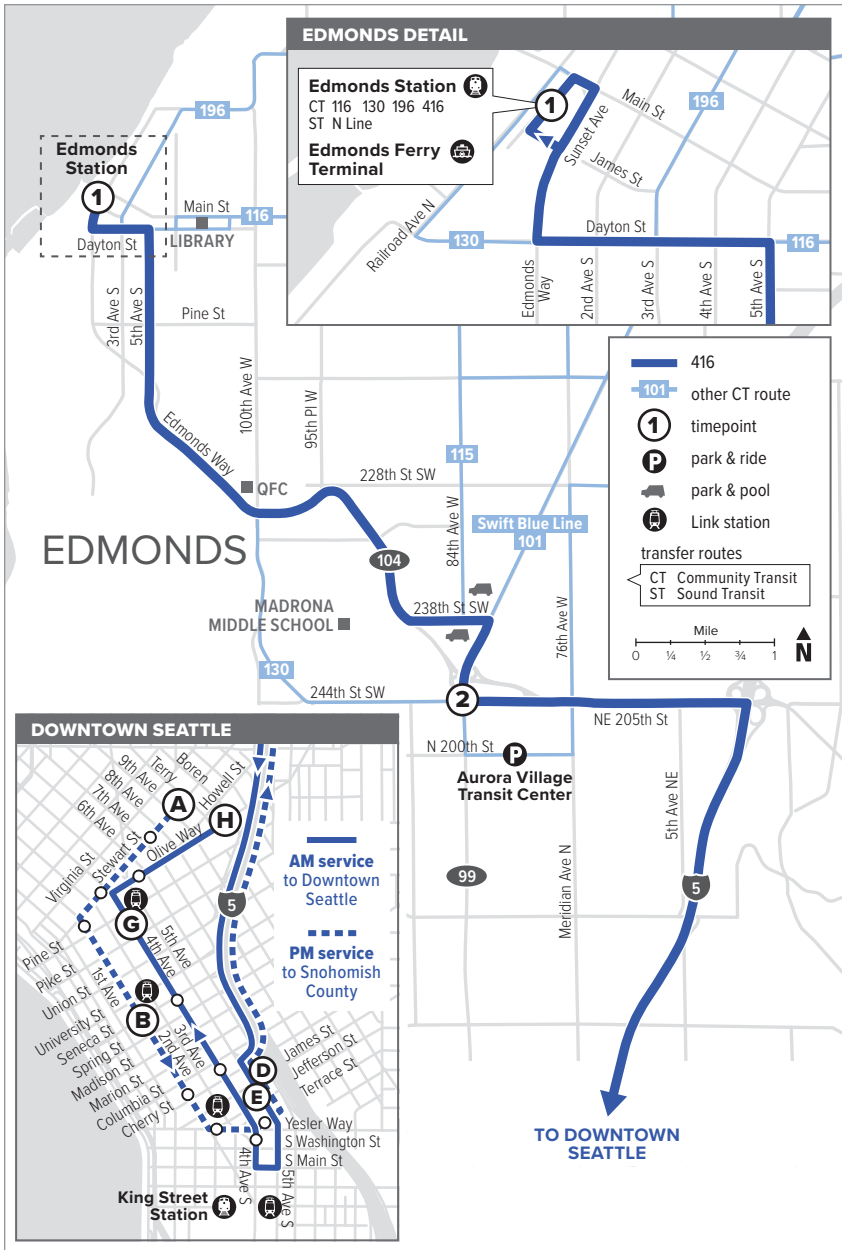

# Route 416

## Edmonds – Downtown Seattle

❄ When snow/ice impact bus service, see page 216 for snow route maps.

## To Downtown Seattle

Edmonds Station Bay 2	N 205th St & Aurora Ave N	5th Ave & Jefferson St	4th Ave & Pine St	Olive Way & Boren Ave
<b>1</b>	<b>2</b>	<b>E</b>	<b>G</b>	<b>H</b>
5:45	5:58	6:22 E	6:30 E	6:38 E
6:15	6:28	6:56 E	7:06 E	7:14 E
6:34	6:48	7:16 E	7:27 E	7:38 E
6:55	7:09	7:37 E	7:48 E	8:00 E
7:42	7:56	8:25 E	8:36 E	8:48 E

## To Edmonds

Stewart St & 9th Ave	2nd Ave & Seneca St	5th Ave & James St	N 205th St & Aurora Ave N	Edmonds Station
<b>A</b>	<b>B</b>	<b>D</b>	<b>2</b>	<b>1</b>
<b>3:31</b>	<b>3:37</b>	<b>3:44</b>	<b>4:14 E</b>	<b>4:35 E</b>
<b>4:08</b>	<b>4:14</b>	<b>4:21</b>	<b>4:51 E</b>	<b>5:17 E</b>
<b>4:40</b>	<b>4:46</b>	<b>4:53</b>	<b>5:23 E</b>	<b>5:49 E</b>
<b>5:02</b>	<b>5:08</b>	<b>5:15</b>	<b>5:44 E</b>	<b>6:10 E</b>
<b>5:40</b>	<b>5:46</b>	<b>5:52</b>	<b>6:18 E</b>	<b>6:42 E</b>