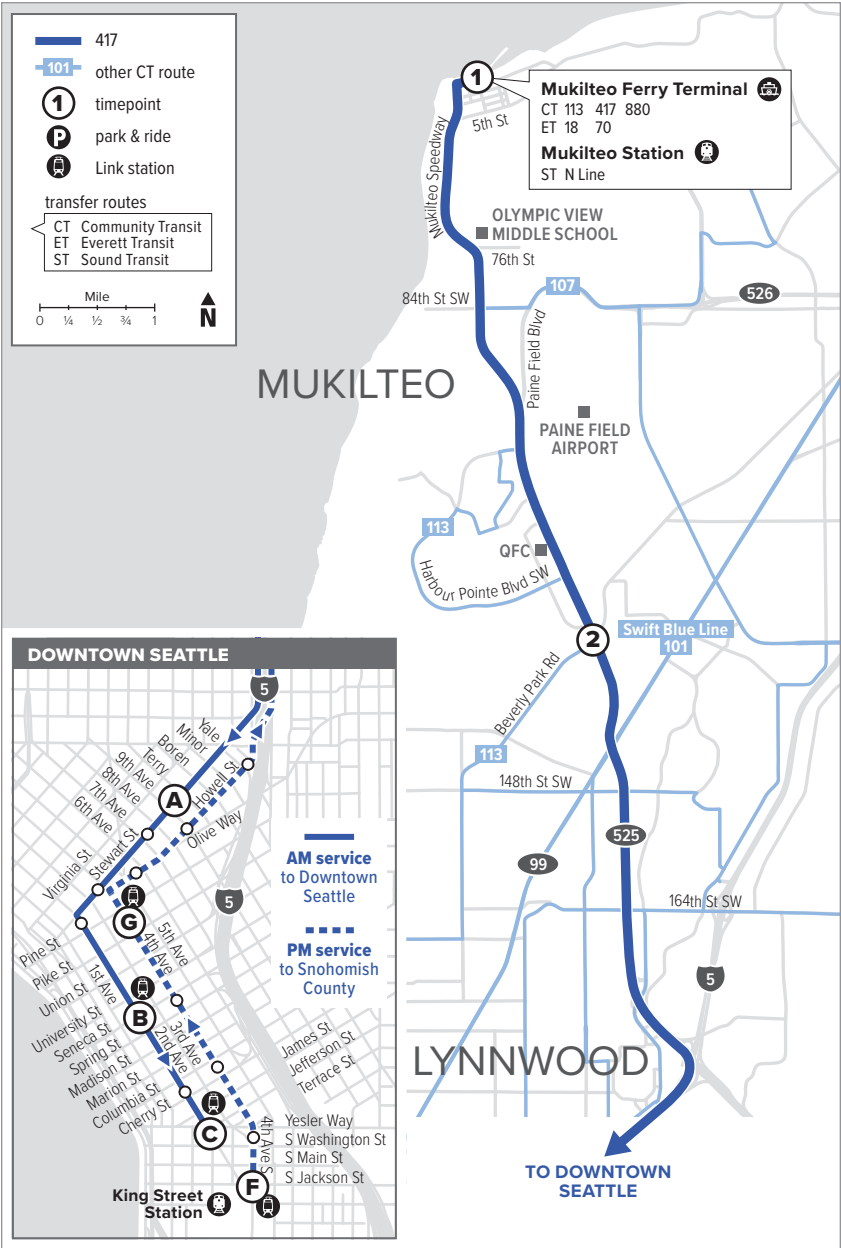

Route 417

Mukilteo – Downtown Seattle

When snow/ice impact bus service, see page 216 for snow route maps.

Route 417

Weekdays

To Downtown Seattle

Mukilteo Ferry Terminal Bay 2	Hwy 525 & Beverly Park Rd	Stewart St & 9th Ave	2nd Ave & Seneca St	2nd Ave Ext S & Yesler Way
1	2	A	B	C
5:51	6:04	6:40 E	6:47 E	6:53 E
6:22	6:35	7:14 E	7:25 E	7:32 E
6:52	7:05	7:44 E	7:55 E	8:07 E
7:22	7:35	8:16 E	8:27 E	8:39 E
7:53	8:08	8:49 E	9:00 E	9:12 E

Weekdays

To Mukilteo

4th Ave S & S Jackson St	4th Ave & Pine St	Hwy 525 & Beverly Park Rd	Mukilteo Ferry Terminal
F	G	2	1
3:13	3:18	4:05 E	4:30 E
3:39	3:44	4:34 E	5:00 E
4:08	4:13	5:05 E	5:31 E
4:37	4:42	5:35 E	6:01 E
5:10	5:15	6:05 E	6:31 E
5:47	5:52	6:33 E	6:55 E

This route may not operate on holidays. See page 2.

E - Estimated time: Bus may leave earlier than shown

Bold - PM trip