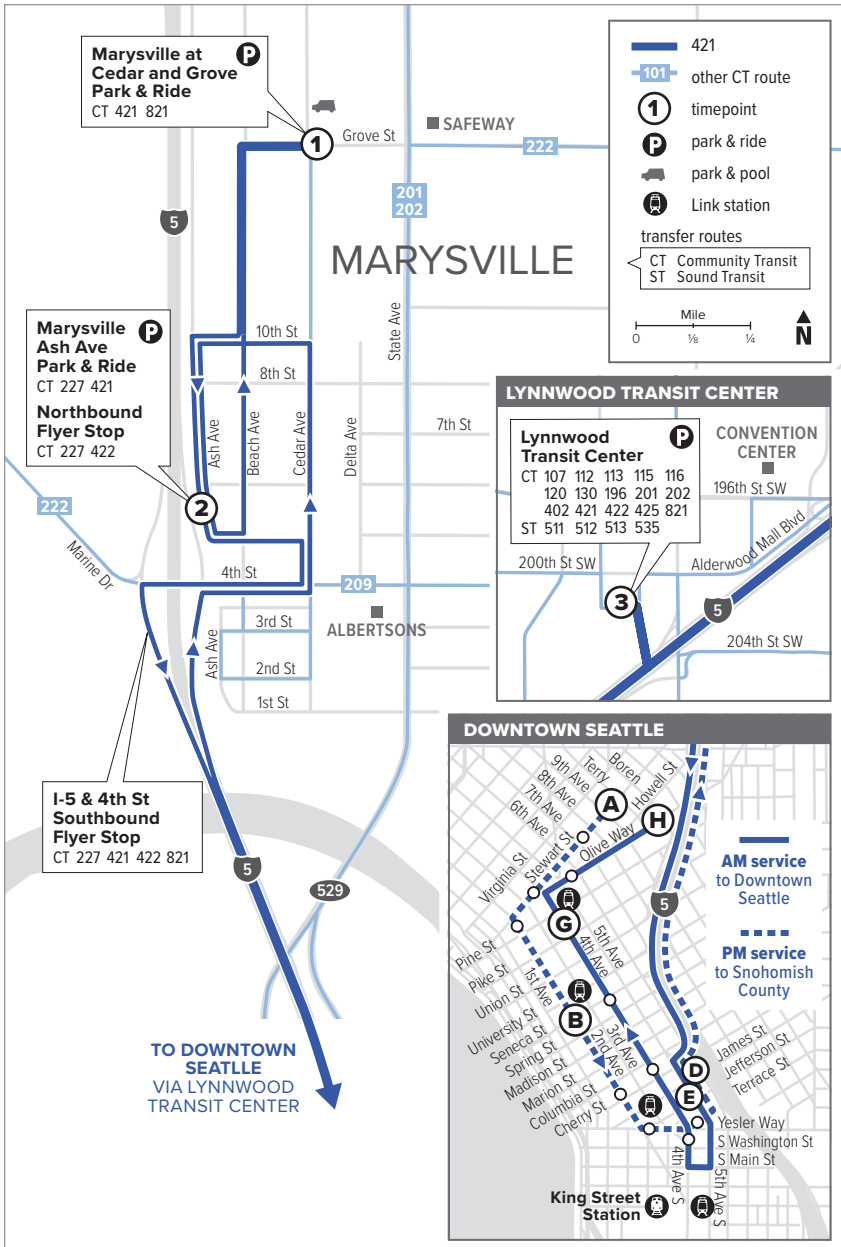

Route 421

Marysville – Downtown Seattle

❄ When snow/ice impact bus service, see page 216 for snow route maps.

Route 421

Weekdays

To Downtown Seattle

Marysville at Cedar and Grove Park & Ride Bay 2	Marysville Ash Ave Park & Ride	Lynnwood Transit Center Bay D4	5th Ave & Jefferson St	4th Ave & Pine St	Olive Way & Boren Ave
1	2	3	E	G	H
4:34	4:36	5:00 E	5:26 E	5:34 E	5:37 E
4:59	5:01	5:25 E	5:52 E	6:00 E	6:03 E
5:24	5:26	5:50 E	6:22 E	6:30 E	6:33 E
5:45	5:47	6:11 E	6:44 E	6:54 E	7:00 E
6:05	6:07	6:31 E	7:04 E	7:16 E	7:24 E
6:25	6:27	6:52 E	7:26 E	7:38 E	7:47 E
6:52	6:54	7:19 E	7:53 E	8:05 E	8:15 E
7:35	7:37	8:02 E	8:36 E	8:48 E	8:58 E

Weekdays

To Marysville

Stewart St & 9th Ave	2nd Ave & Seneca St	5th Ave & James St	Lynnwood Transit Center Bay A2	Marysville Ash Ave Park & Ride	Marysville at Cedar and Grove Park & Ride
A	B	D	3	2	1
2:36	2:42	2:49	3:20 E	4:03 E	4:07 E
3:06	3:12	3:19	3:52 E	4:38 E	4:42 E
3:36	3:42	3:52	4:24 E	5:12 E	5:16 E
4:05	4:11	4:21	4:53 E	5:41 E	5:45 E
4:35	4:42	4:51	5:24 E	6:10 E	6:14 E
5:06	5:13	5:21	5:54 E	6:31 E	6:35 E
5:34	5:40	5:48	6:19 E	6:54 E	6:58 E

This route may not operate on holidays. See page 2.

E - Estimated time: Bus may leave earlier than shown

Bold - PM trip