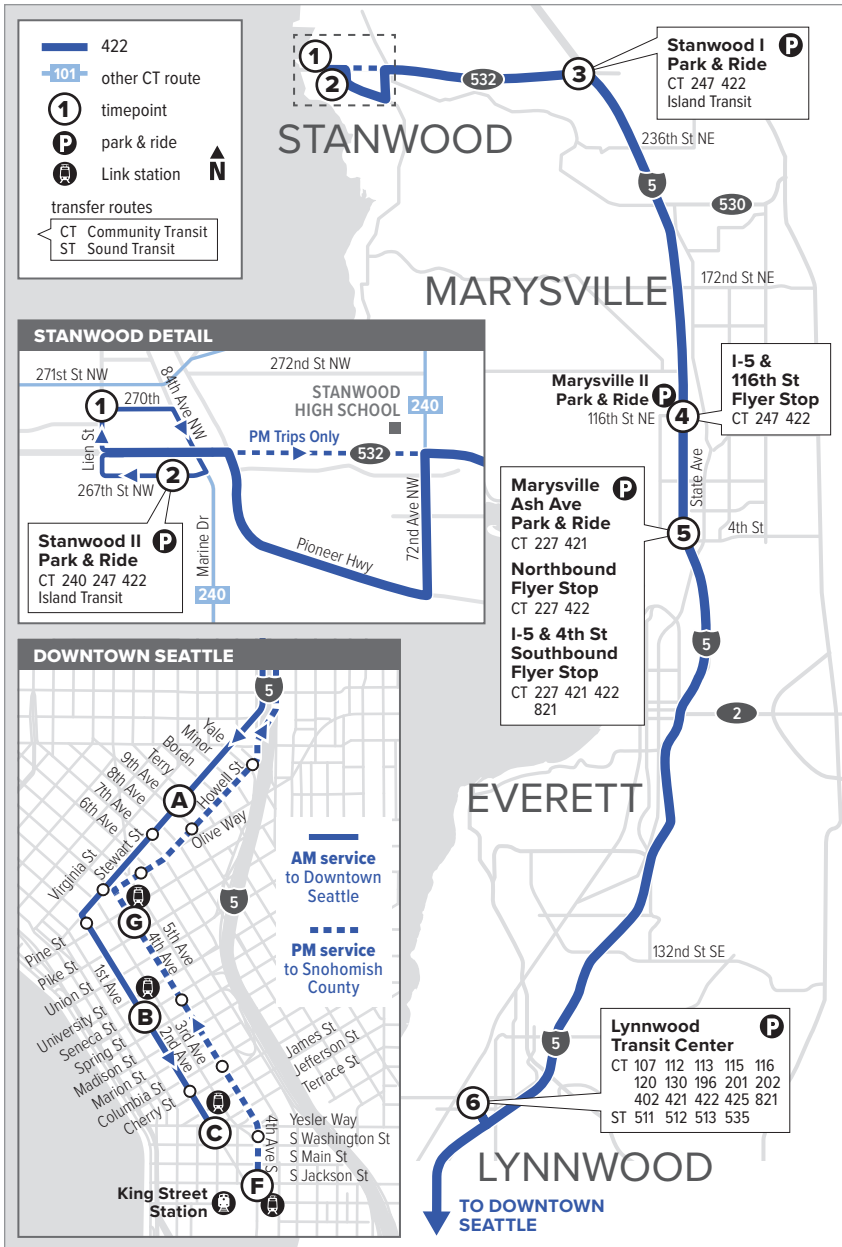

Route 422

Stanwood – Downtown Seattle

❄ When snow/ice impact bus service, see page 216 for snow route maps.

Route 422

Weekdays

To Downtown Seattle

88th Ave NW & 270th St NW	Stanwood II Park & Ride	Stanwood I Park & Ride	I-5 & 116th St NE Flyer Stop	I-5 & 4th St Flyer Stop	Lynnwood Transit Center Bay D5	Stewart St & 9th Ave	2nd Ave & Seneca St	2nd Ave Ext S & Yesler Way
1	2	3	4	5	6	A	B	C
5:16 5:46 6:10	5:17 5:47 6:11	5:28 5:58 6:23	5:40 6:10 6:35	5:46 6:16 6:41	6:07 E 6:39 E 7:05 E	6:34 E 7:07 E 7:33 E	6:43 E 7:16 E 7:42 E	6:53 E 7:26 E 7:52 E

Weekdays

To Stanwood

4th Ave S & S Jackson St	4th Ave & Pine St	Lynnwood Transit Center Bay A2	I-5 & 4th St Flyer Stop	I-5 & 116th St NE Flyer Stop	88th Ave NW & 270th St NW	Stanwood II Park & Ride	Stanwood I Park & Ride
F	G	6	5	4	1	2	3
4:10 4:38 5:10	4:16 4:44 5:16	4:48 E 5:17 E 5:49 E	5:25 E 5:53 E 6:22 E	5:33 E 6:01 E 6:30 E	6:04 E 6:31 E 6:58 E	6:11 E 6:38 E 7:04 E	6:19 E 6:46 E 7:12 E

This route may not operate on holidays. See page 2.

E - Estimated time: Bus may leave earlier than shown

Bold - PM trip