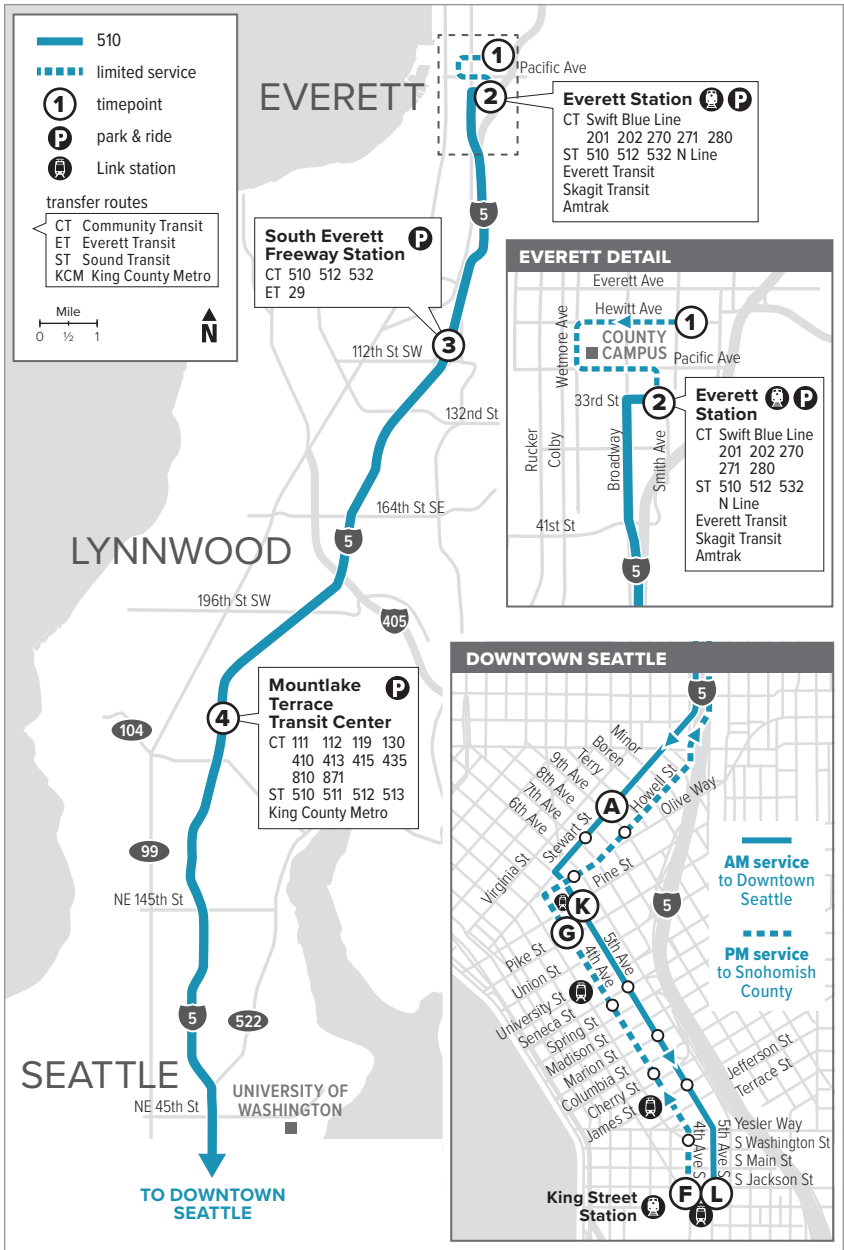

Route 510 ST Express

Everett – Downtown Seattle

❄ When snow/ice impact bus service, see page 216 for snow route maps.

Route 510 ST Express

Weekdays

To Downtown Seattle

| Hewitt Ave & Fulton St | Everett Station Bay C1 | South Everett Freeway Station Bay 3 | Mountlake Terrace Freeway Station Bay 6 | Stewart St & 9th Ave | 5th Ave & Pine St | 5th Ave S & S Jackson St |
|------------------------|------------------------|-------------------------------------|---|----------------------|-------------------|--------------------------|
| 1 | 2 | 3 | 4 | A | K | L |
| 4:07 | 4:13 | 4:23 | 4:31 E | 4:51 E | 4:58 E | 5:05 E |
| 4:24 | 4:30 | 4:40 | 4:48 E | 5:08 E | 5:15 E | 5:22 E |
| 4:36 | 4:42 | 4:52 | 5:00 E | 5:20 E | 5:27 E | 5:35 E |
| 4:49 | 4:55 | 5:05 | 5:13 E | 5:33 E | 5:40 E | 5:48 E |
| : | 5:17 | 5:26 | 5:35 E | 5:58 E | 6:05 E | 6:13 E |
| : | 5:32 | 5:41 | 5:50 E | 6:14 E | 6:21 E | 6:31 E |
| : | 5:48 | 5:57 | 6:06 E | 6:31 E | 6:38 E | 6:50 E |
| : | 6:04 | 6:13 | 6:22 E | 6:47 E | 6:54 E | 7:06 E |
| : | 6:18 | 6:27 | 6:36 E | 7:02 E | 7:09 E | 7:25 E |
| : | 6:33 | 6:42 | 6:51 E | 7:17 E | 7:24 E | 7:40 E |
| : | 6:50 | 6:59 | 7:08 E | 7:34 E | 7:41 E | 7:57 E |
| : | 6:58 | 7:07 | 7:16 E | 7:42 E | 7:49 E | 8:05 E |
| : | 7:14 | 7:23 | 7:32 E | 7:58 E | 8:05 E | 8:21 E |
| : | 7:45 | 7:54 | 8:03 E | 8:29 E | 8:36 E | 8:52 E |
| : | 8:17 | 8:26 | 8:35 E | 9:01 E | 9:08 E | 9:24 E |