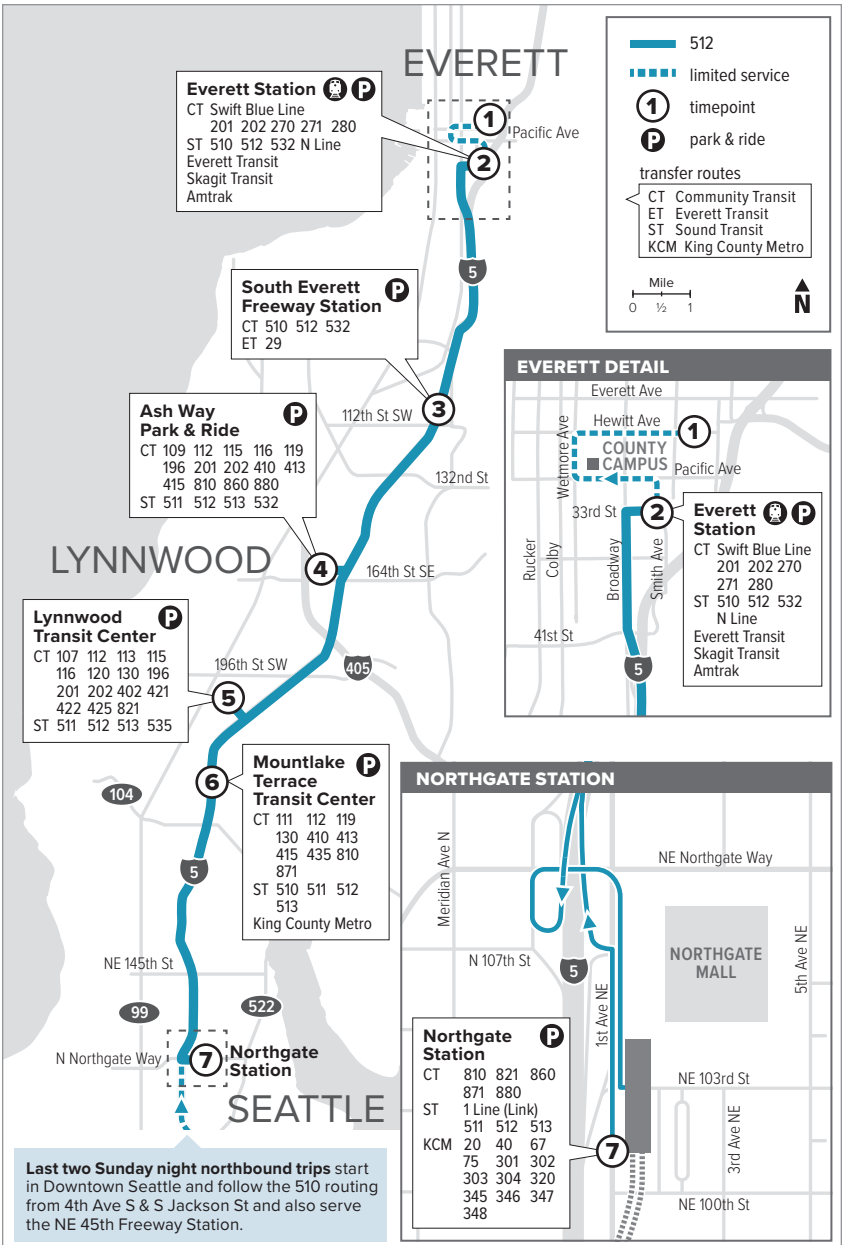

# Route 512 ST Express

Everett – Northgate Station

❄ When snow/ice impact bus service, see page 216 for snow route maps.

– ST Express Route 512 continued on next page –