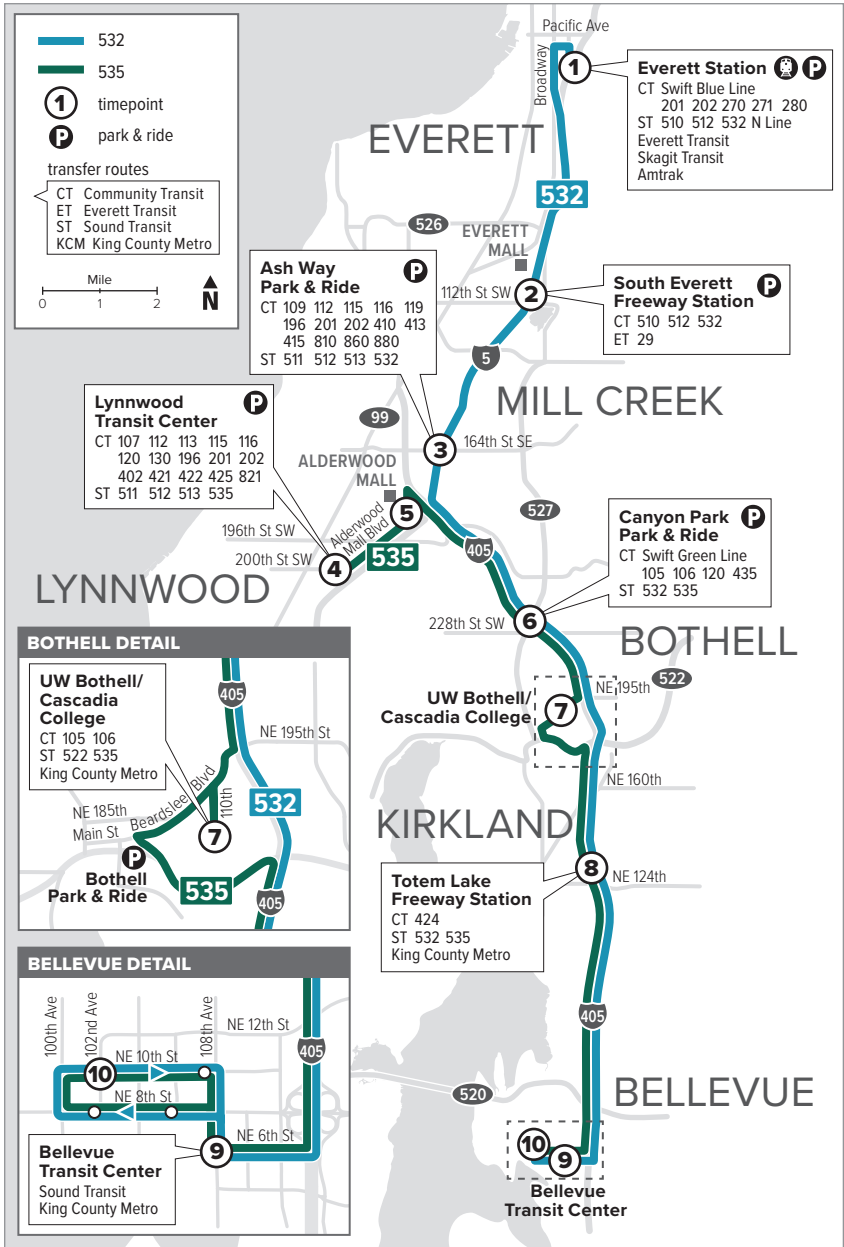

Route 532/535 ST Express

Route 532: Everett – Bellevue
Route 535: Lynnwood – Bellevue

❄ When snow/ice impact bus service, see page 216 for snow route maps.

Route 532/535 ST Express

Weekdays

To Bellevue Transit Center