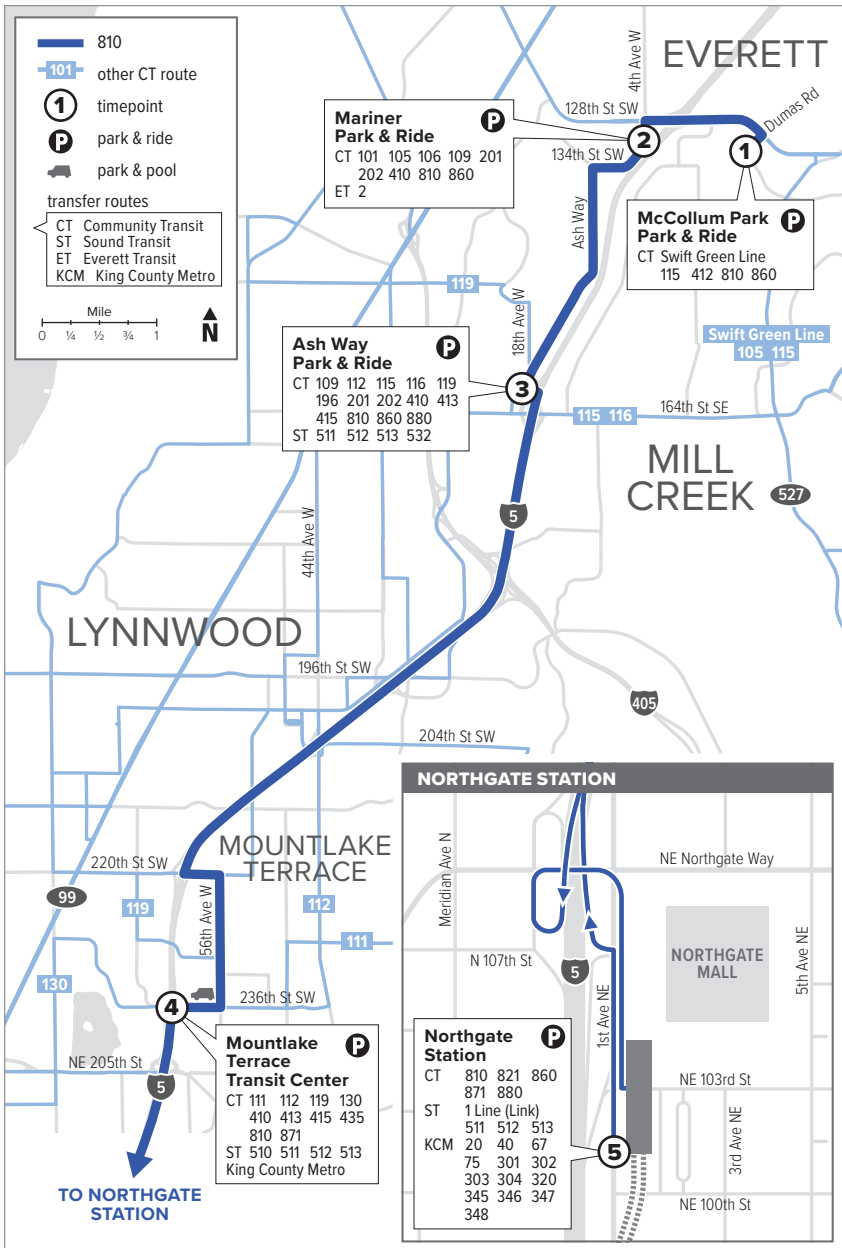

Route 810

McCullum Park Park & Ride – Northgate Station

❄️ When snow/ice impact bus service, see page 216 for snow route maps.

Route 810

Weekdays

To Northgate Station

McCollum Park Park & Ride Bay 2	Mariner Park & Ride Bay 4	Ash Way Park & Ride Bay 3	Mountlake Terrace Transit Center Bay 3	Northgate Station
1	2	3	4	5
8:50	8:55	9:02	9:16	9:37 E
9:10	9:15	9:22	9:36	9:57 E
9:30	9:35	9:42	9:56	10:17 E
9:50	9:55	10:02	10:16	10:37 E
10:20	10:25	10:32	10:46	11:07 E
10:50	10:55	11:02	11:16	11:37 E
11:20	11:25	11:32	11:46	12:07 E

Weekdays

To McCollum Park Park & Ride

Northgate Station Bay 2	236th St SW & Van Ry Blvd	Ash Way Park & Ride Bay 4	Mariner Park & Ride Bay 2	McCollum Park Park & Ride
5	4	3	2	1
12:31	12:45 E	12:57 E	1:05 E	1:14 E
12:51	1:05 E	1:17 E	1:25 E	1:34 E
1:11	1:25 E	1:37 E	1:45 E	1:54 E
1:31	1:45 E	1:57 E	2:05 E	2:14 E
1:51	2:05 E	2:17 E	2:25 E	2:34 E
2:11	2:25 E	2:37 E	2:45 E	2:54 E
6:31	6:46 E	6:58 E	7:06 E	7:15 E
6:47	7:02 E	7:14 E	7:22 E	7:31 E
7:11	7:25 E	7:37 E	7:45 E	7:54 E
7:41	7:55 E	8:07 E	8:15 E	8:24 E
8:10	8:24 E	8:36 E	8:44 E	8:52 E
8:40	8:52 E	9:04 E	9:12 E	9:20 E
9:10	9:22 E	9:34 E	9:42 E	9:50 E

This route may not operate on holidays. See page 2.

E - Estimated time: Bus may leave earlier than shown

Bold - PM trip