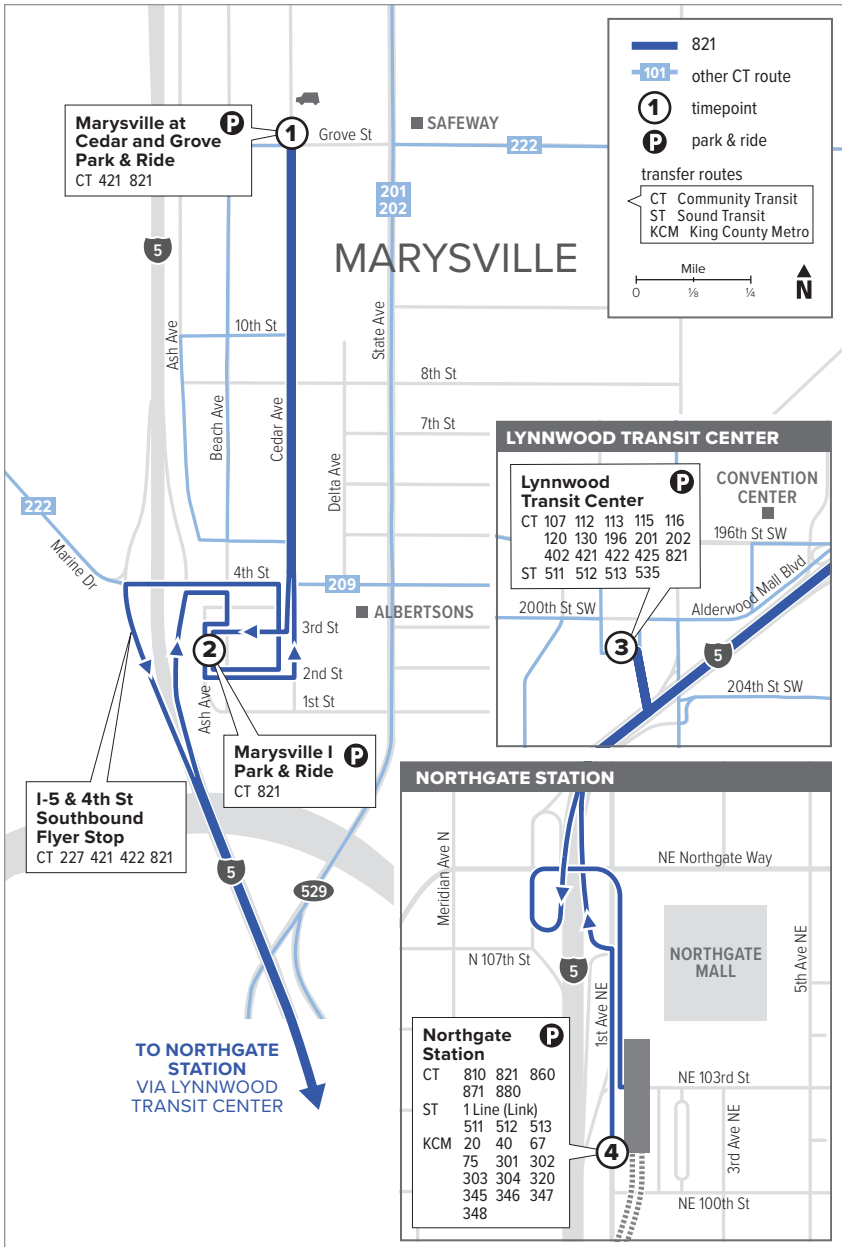

# Route 821

## Marysville – Northgate Station

❄ When snow/ice impact bus service, see page 216 for snow route maps.

## To Northgate Station

Marysville at Cedar  
& Grove Park & Ride  
Bay 1

Marysville I Park & Ride  
Bay 1

Lynnwood Transit  
Center Bay A2

Northgate Station

4:54	4:57	5:20 E	5:44 E
5:13	5:16	5:39 E	6:04 E
5:30	5:33	5:56 E	6:24 E
5:47	5:50	6:13 E	6:44 E
6:07	6:10	6:33 E	7:04 E
6:26	6:29	6:52 E	7:24 E
6:45	6:48	7:12 E	7:44 E
7:05	7:08	7:32 E	8:04 E
7:24	7:27	7:51 E	8:24 E
7:48	7:51	8:15 E	8:44 E