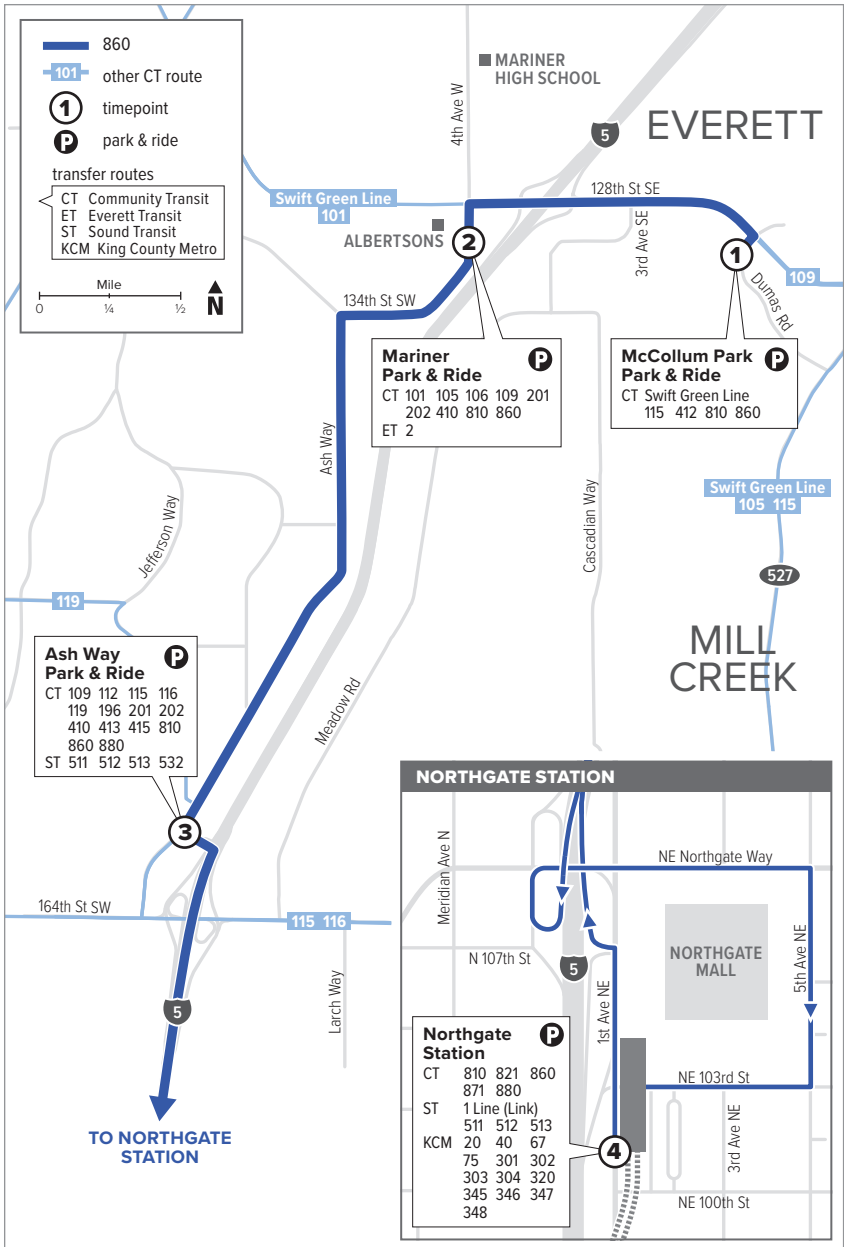

Route 860

McCullum Park Park & Ride – Northgate Station

❄ When snow/ice impact bus service, see page 216 for snow route maps.

Route 860

Weekdays To Northgate Station

McCollum Park Park & Ride Bay 3	Mariner Park & Ride Bay 4	Northgate Station
1	2	4
5:16	5:21	5:56 E
5:40	5:45	6:20 E
5:55	6:00	6:36 E
6:08	6:13	6:52 E
6:24	6:29	7:08 E
6:39	6:45	7:24 E
6:55	7:01	7:40 E
7:11	7:17	7:56 E
7:27	7:33	8:12 E
7:43	7:49	8:28 E
8:01	8:06	8:44 E
8:19	8:24	9:00 E
8:36	8:41	9:16 E

Weekdays To McCollum Park Park & Ride

Northgate Station Bay 2	Ash Way Park & Ride Bay 4	Mariner Park & Ride Bay 2	McCollum Park Park & Ride
4	3	2	1
2:36	2:58 E	3:06 E	3:16 E
2:49	3:11 E	3:20 E	3:30 E
3:04	3:28 E	3:37 E	3:47 E
3:19	3:45 E	3:54 E	4:05 E
3:34	4:00 E	4:09 E	4:21 E
3:48	4:14 E	4:23 E	4:35 E
4:03	4:30 E	4:39 E	4:53 E
4:17	4:44 E	4:53 E	5:07 E
4:31	4:58 E	5:07 E	5:21 E
4:45	5:12 E	5:21 E	5:35 E
5:02	5:29 E	5:38 E	5:51 E
5:20	5:46 E	5:55 E	6:05 E
5:38	6:02 E	6:11 E	6:21 E
5:54	6:17 E	6:26 E	6:36 E
6:10	6:31 E	6:40 E	6:50 E

This route may not operate on holidays. See page 2.

E - Estimated time: Bus may leave earlier than shown

Bold - PM trip