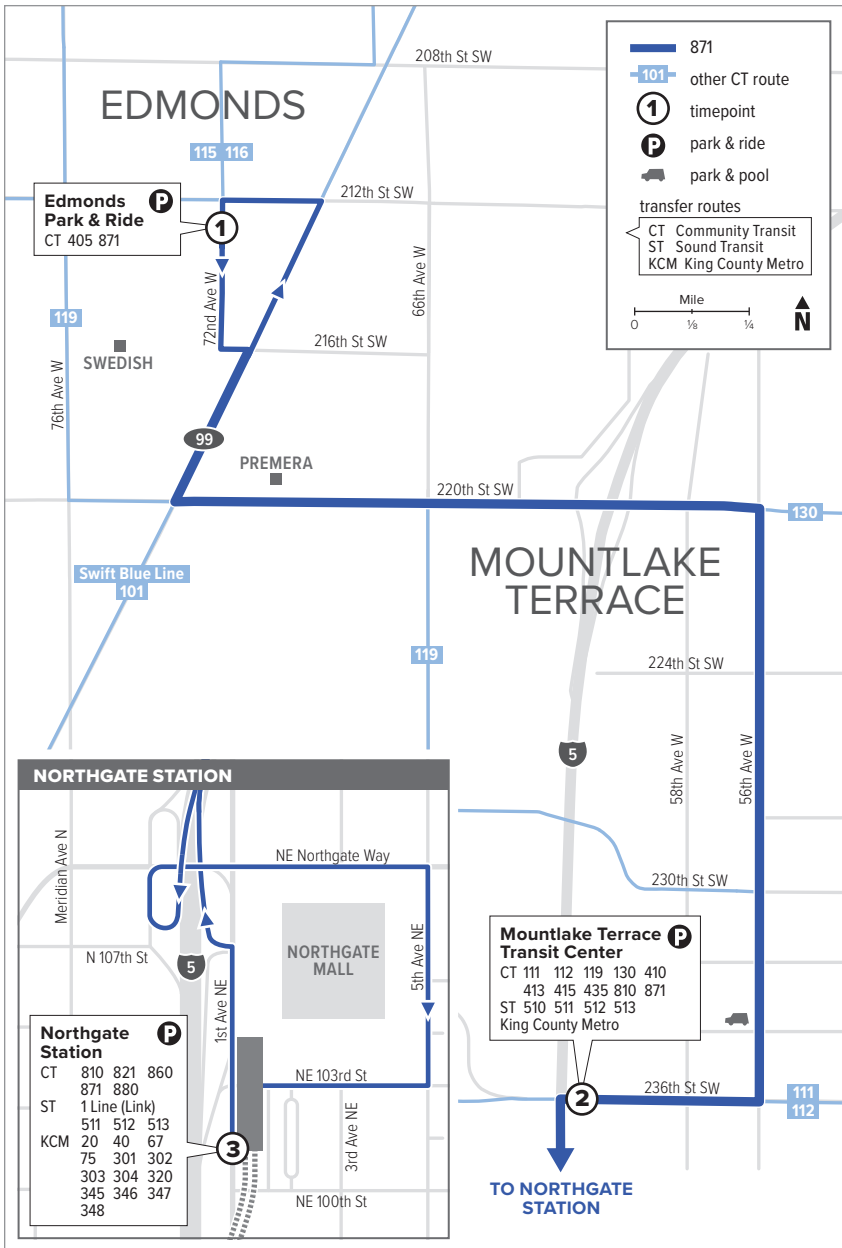

Route 871

Edmonds Park & Ride – Northgate Station

❄ When snow/ice impact bus service, see page 216 for snow route maps.

Route 871

Weekdays

To Northgate Station

Edmonds Park & Ride Bay 1	Mountlake Terrace Transit Center Bay 3	Northgate Station
---------------------------------	--	----------------------

5:15	5:27	5:48 E
5:39	5:51	6:12 E
5:55	6:07	6:28 E
6:07	6:20	6:44 E
6:23	6:36	7:00 E
<hr/>		
6:38	6:51	7:16 E
6:54	7:07	7:32 E
7:10	7:23	7:48 E
7:26	7:39	8:04 E
7:42	7:55	8:20 E
<hr/>		
8:00	8:12	8:36 E
8:16	8:28	8:52 E
8:33	8:45	9:08 E
8:49	9:01	9:24 E

Weekdays

To Edmonds Park & Ride

Northgate Station Bay 2	236th St SW & Van Ry Blvd	Edmonds Park & Ride
-------------------------------	------------------------------	------------------------

2:31	2:48 E	3:08 E
2:45	3:02 E	3:24 E
2:59	3:18 E	3:40 E
3:14	3:33 E	3:56 E
3:29	3:48 E	4:12 E
<hr/>		
3:43	4:02 E	4:26 E
3:58	4:18 E	4:42 E
4:12	4:32 E	4:56 E
4:26	4:46 E	5:10 E
4:40	5:00 E	5:24 E
<hr/>		
4:56	5:16 E	5:39 E
5:14	5:34 E	5:56 E
5:32	5:50 E	6:11 E
5:49	6:07 E	6:27 E
6:05	6:22 E	6:40 E

This route may not operate on holidays. See page 2.

E - Estimated time: Bus may leave earlier than shown

Bold - PM trip